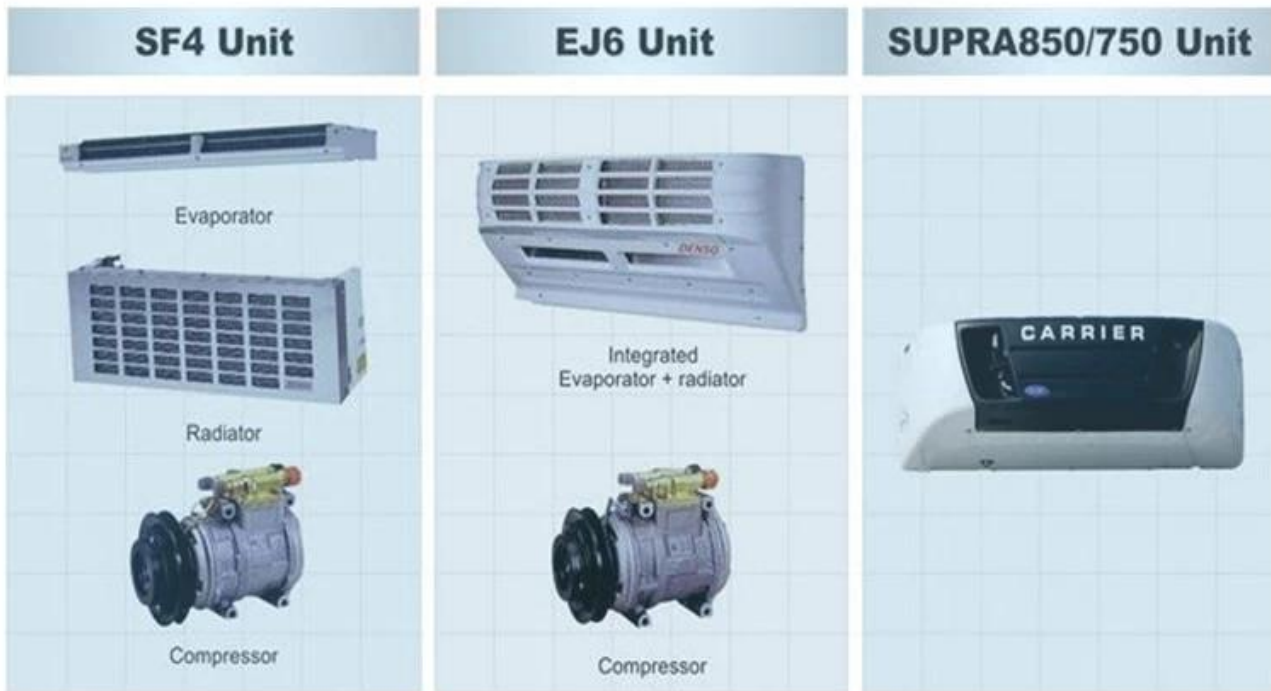

Remark: the refrigerator unit can be chose as per your requirements, our recommend is include KV and VIENTseries from American, FRP brand from Tai Wan.China,KY/K brand from China, of course, can choose Japan brand.

Other Applicable Configurations: