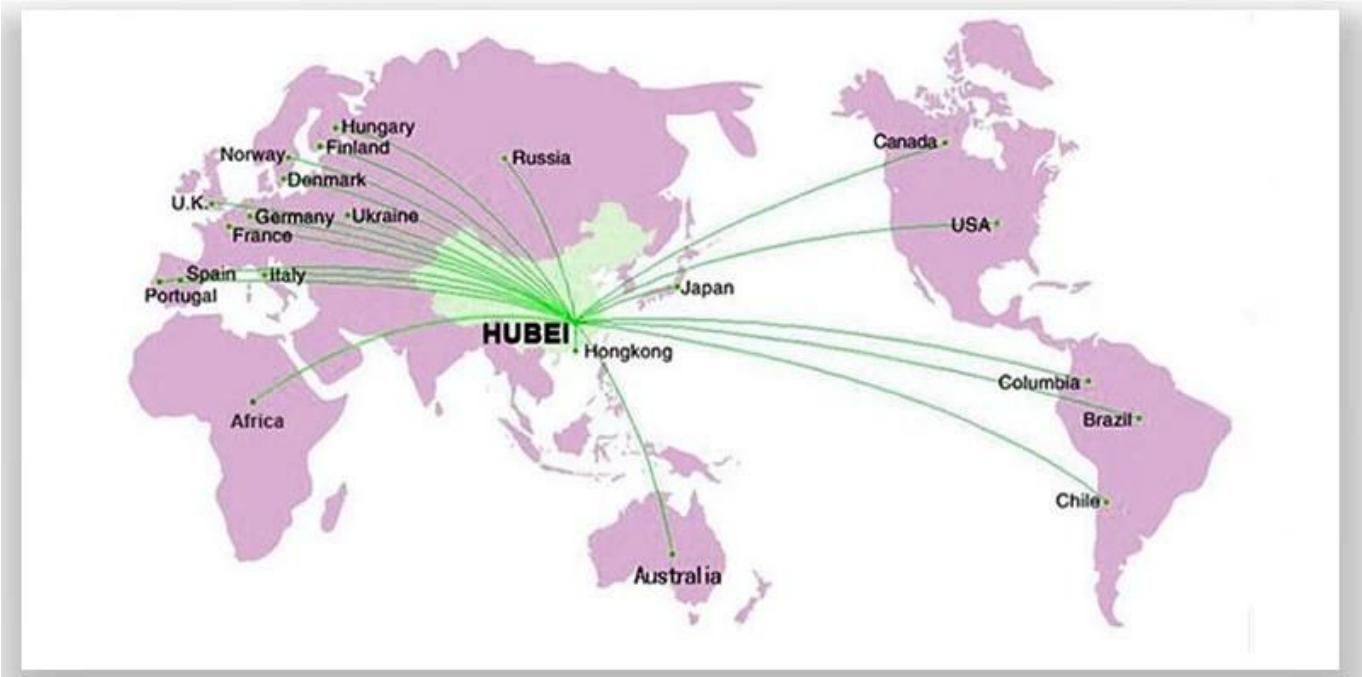

OUR MARKET

CLIENTS INVISTING