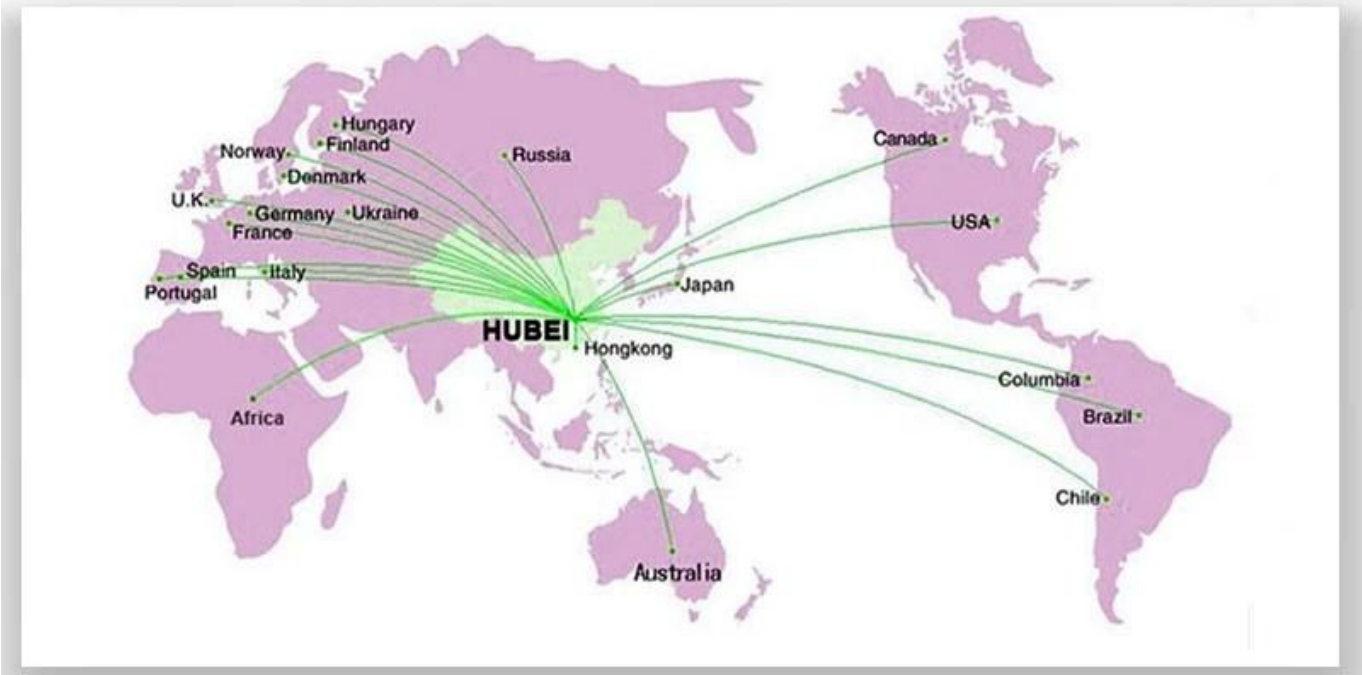

OUR MARKET

CLIENTS INVISTING