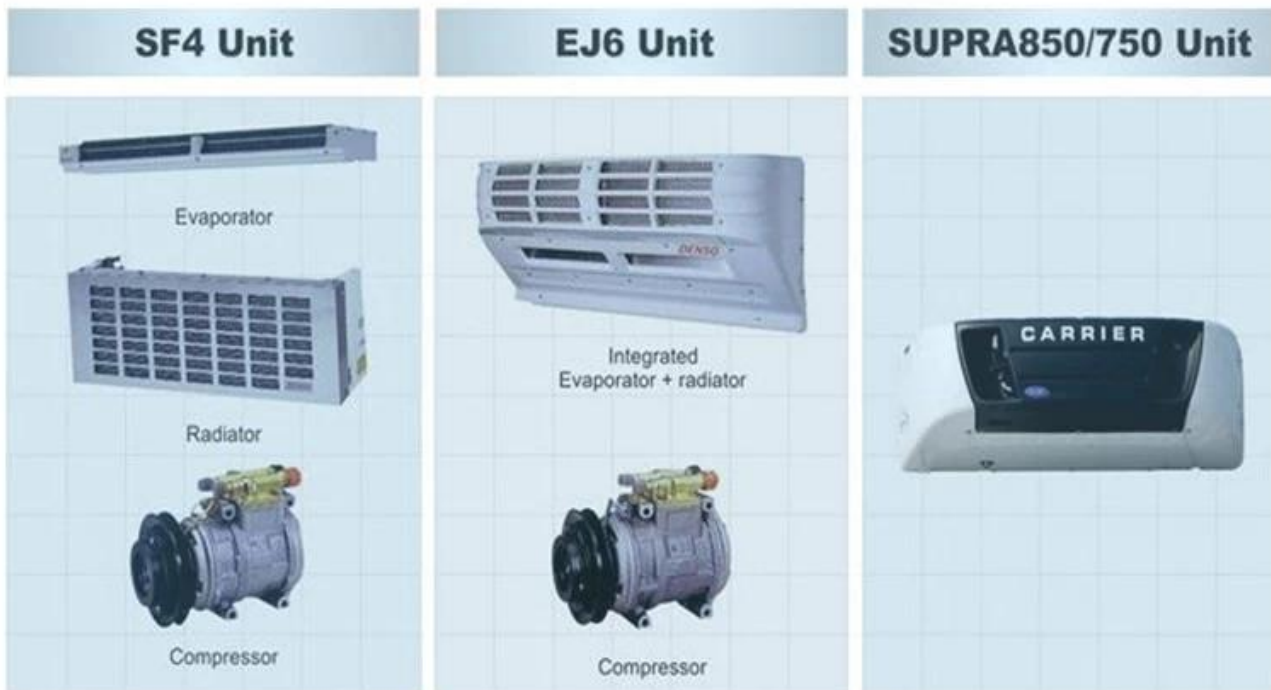

Product name	mini refrigerator truck refrigeratrator food vehicle	
Chassis model	D1SC1022DB4N	
Vehicle parameters	Overall dimensions (mm)	4180*1530*2280 (mm)
	Gross mass(kg)	1810
	Fuel	Gasoline
	Max speed(km/h)	98
Engine parameters	Engine model	JL466Q4
	Power(kw)	39
	Manufacture	Changan truck Co.,Ltd
	Displacement	1012ml
Chassis parameters	Drive type	4*2
	Axle base(mm)	2500
	Tyre Type	165/70R13LT
	Steel spring number (F/R)	- /5
	Air conditioner	Optional

Refrigerator unit

Remark: the refrigerator unit can be chose as per your requirements, our recommend is include KV and VIENTseries from American, FRP brand from Tai Wan.China,KY/K brand from China, of course, can choose Japan brand.