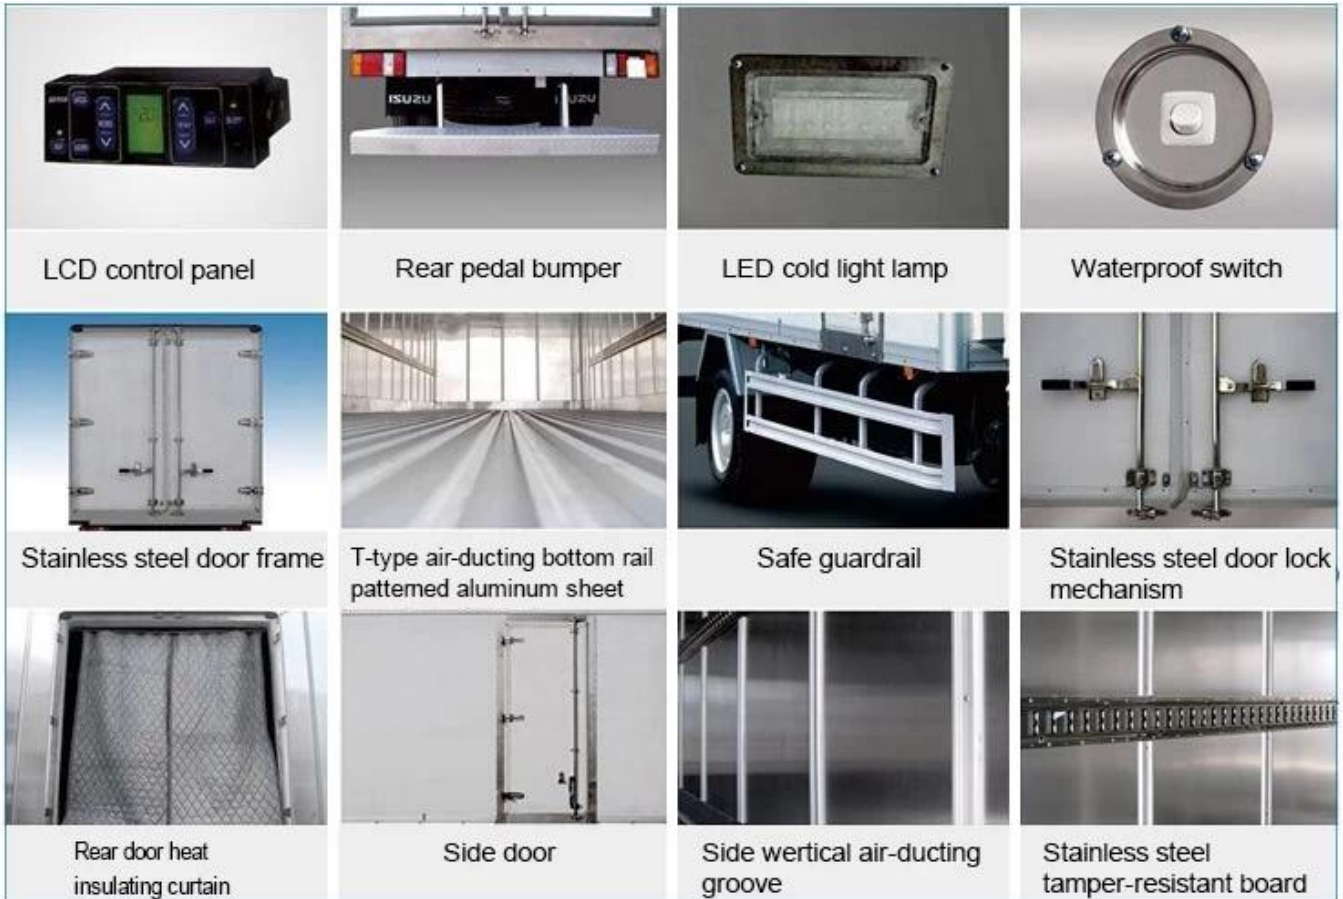

Other Applicable Configurations:

More Products

辰远专汽 CHENYUAN-AUTO More	辰远专汽 CHENYUAN-AUTO More
<i>Hubei ChenYuan Special Auto Co., LTD</i>	<i>Hubei ChenYuan Special Auto Co., LTD</i>
<i>BRAND: ISUZU BRAND/600P SERIES</i>	<i>BRAND: ISUZU BRAND/700P Series</i>
<i>Van body size(mm): 4200×1750×1750</i>	<i>Van body size(mm): 4800 x 2200 x 2000</i>
<i>Load capacity(ton): 4 Tons</i>	<i>Load capacity(TON): 6 Tons</i>
<i>Refrigeration temperature(°C): -18</i>	<i>Refrigeration temperature(°C): -18</i>