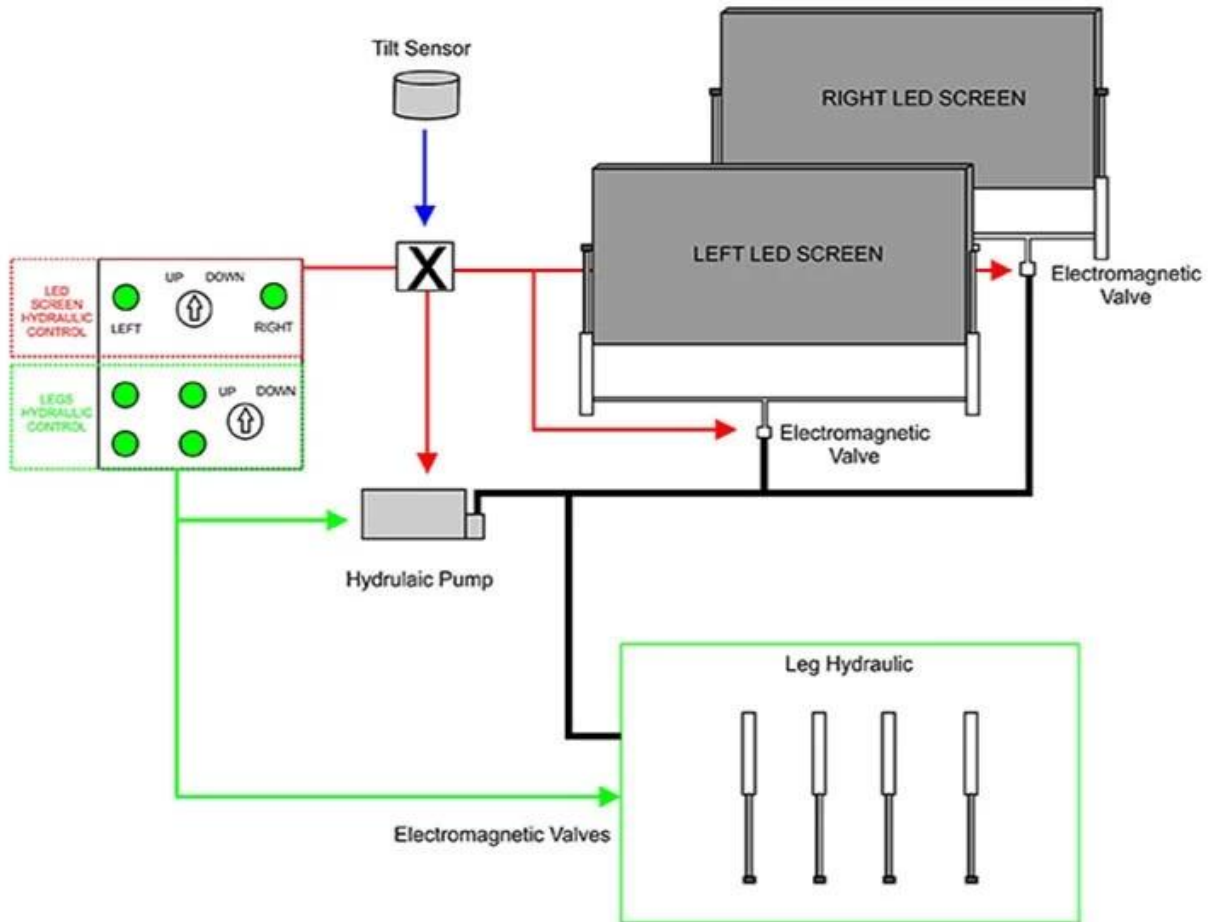

Tilt Sensor Installation Diagram