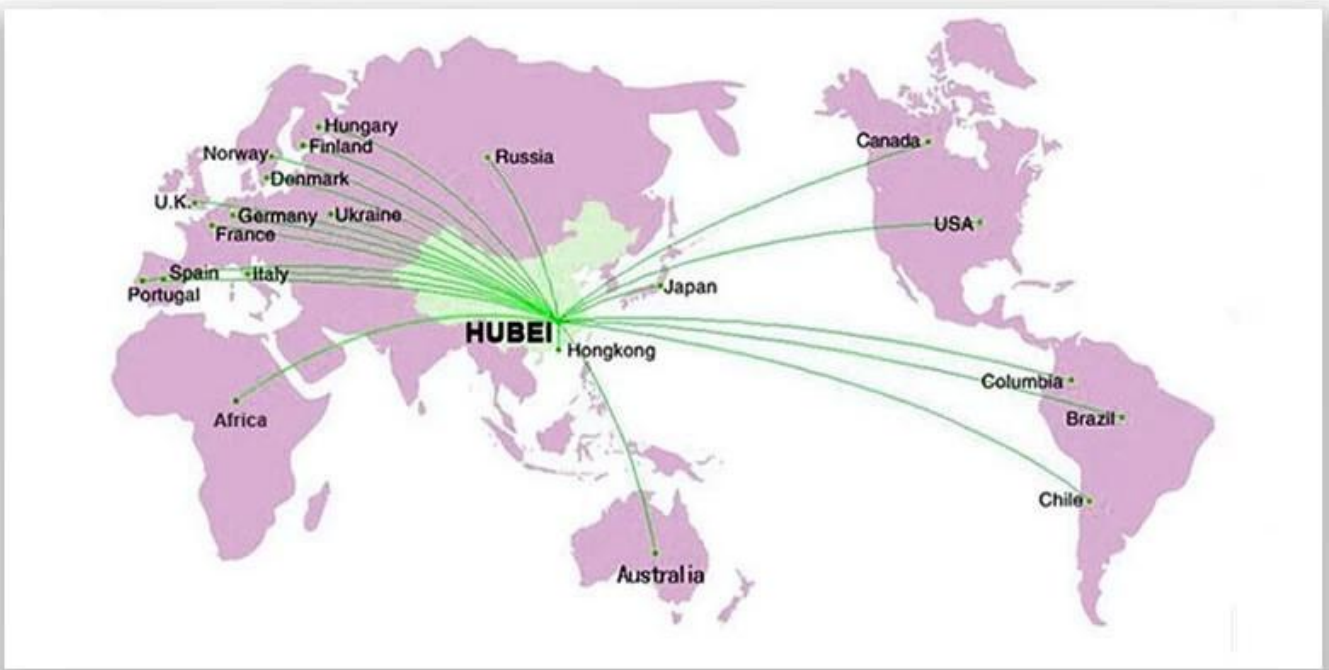

A: Our company is located in Suizhou City, Hubei Province, the Capital of Special Purpose Vehicle in China. Warmly welcome to our factory.

5. Q: The reason why you chose our company?

A: We have the abundant resources supply, professional quality inspection engineers, excellent service team, we will integrate all resources for your needs, let you experience the more cost-effective and more convenient "one-stop" procurement services, effectively reduce the purchasing cost.

PACKAGING & SHIPPING

OUR MARKET

CLIENTS INVISTING

CONTACT US

Steven.wang

Tel:+86 722 3229822

Mobile:++86 18808666258

Email: steven@chinacyalestruck.com