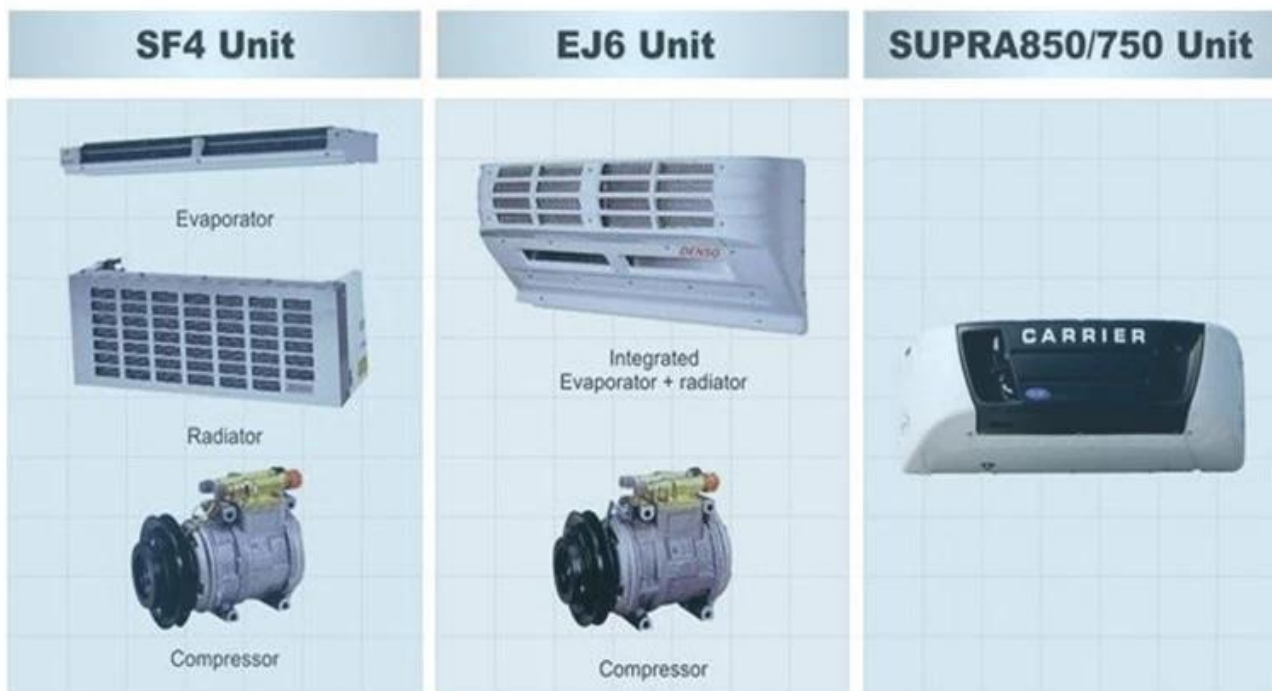

Main specifications			
Product model,name	EQ1060TJ20D3 Van Truck		
Total weight(Kg)	6360	Box volume(m³)	15
Curb weight(Kg)	3740	Overall dimension (mm)	5970×1960×2950
cab seats (man)	3	Box size (mm)	4172×1880×1900
Approach/departure angle (°)	19/15	Front/rear hang(mm)	1032/1638
Number of axles	2	Wheelbase(mm)	3300
Axle load(Kg)	2540/3820	Max speed(Km/h)	95
Chassis specifications			
Chassis model	EQ1060TJ20D3		
Brand name	DongFeng	Manufacturer	Dongfeng Automobile Co., Ltd.
Overall dimension(mm)	5820×1940×2080	Tires No.	6+1(spare tyre)
Approach/departure angle (°)	19/15	Tire specification	7.00-16
Type of fuel	Diesel	Front track(mm)	1506
		Rear track(mm)	1466
Emission standard	Euro III		
Chassis model	Engine manufacture	Displacement(ml)	Power(Kw)
CY4102-C3F	DongFeng Chaoyang Diesel Co.,Ltd	3856	70

Refrigerator unit

Remark: the refrigerator unit can be chose as per your requirements, our recommend is include KV and VIENTseries from American, FRP brand from Tai Wan.China,KY/K brand from China, of course, can choose Japan brand.