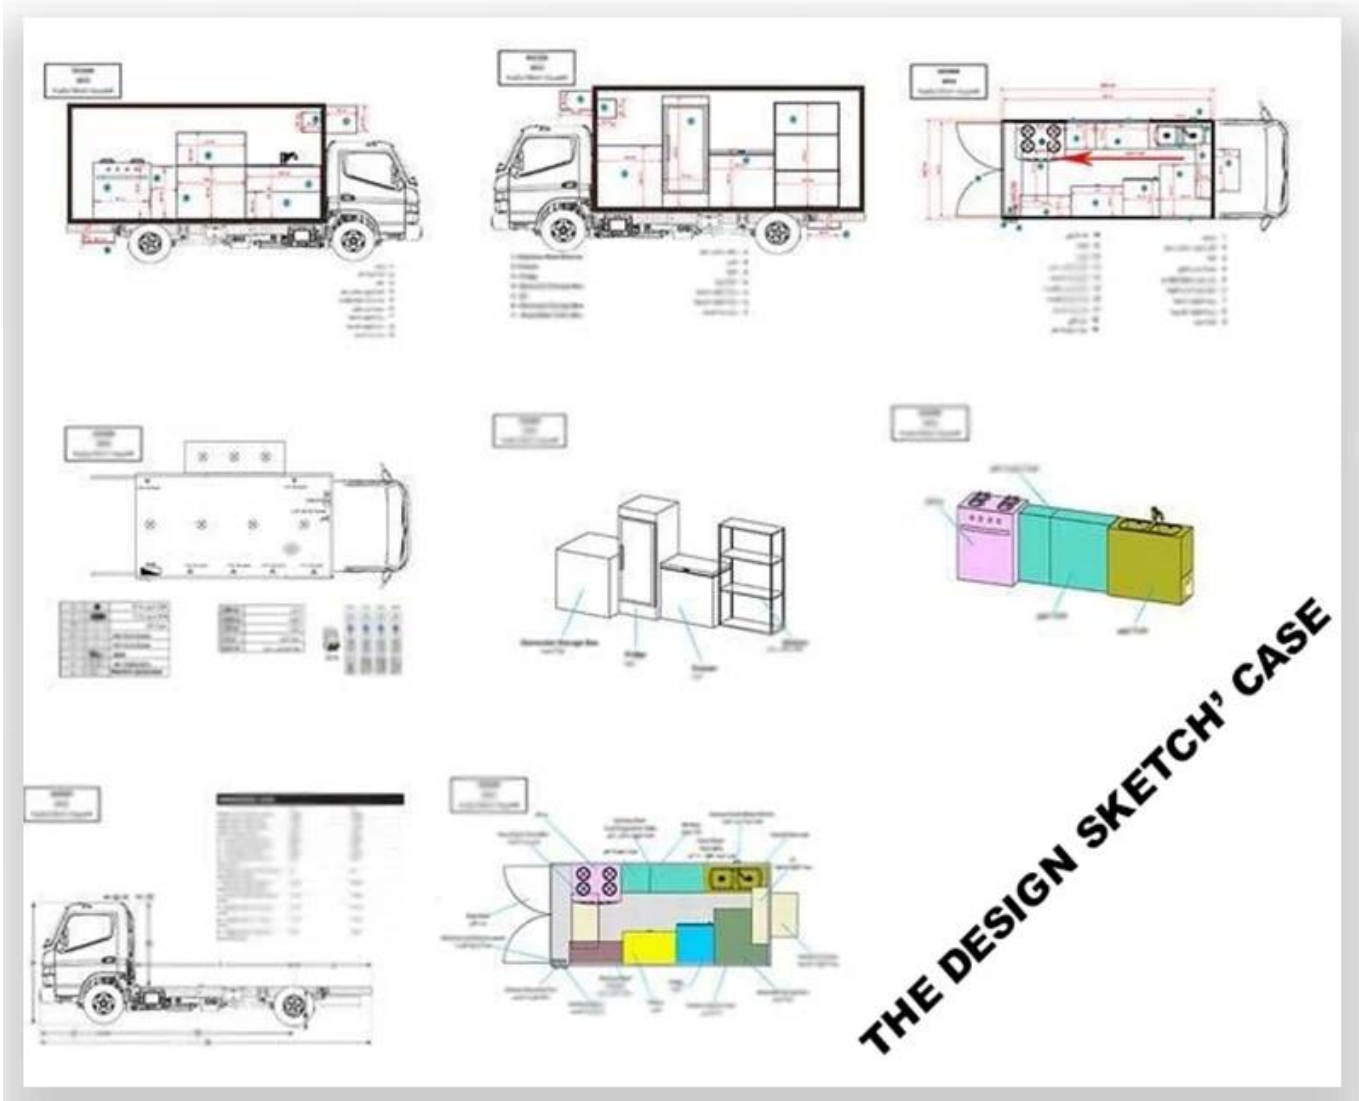

OTHER'S TYPE