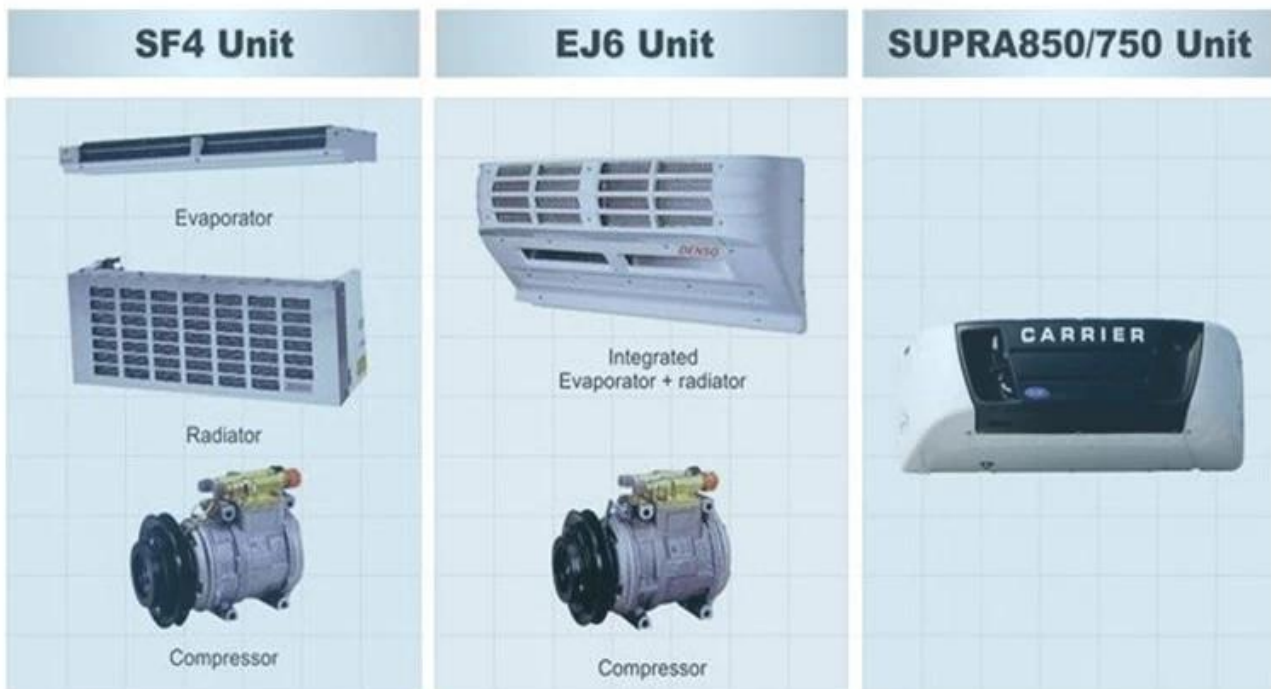

Refrigerator unit

Remark: the refrigerator unit can be chose as per your requirements, our recommend is include KV and VIENTseries from American, FRP brand from Tai Wan.China,KY/K brand from China, of course, can choose Japan brand.