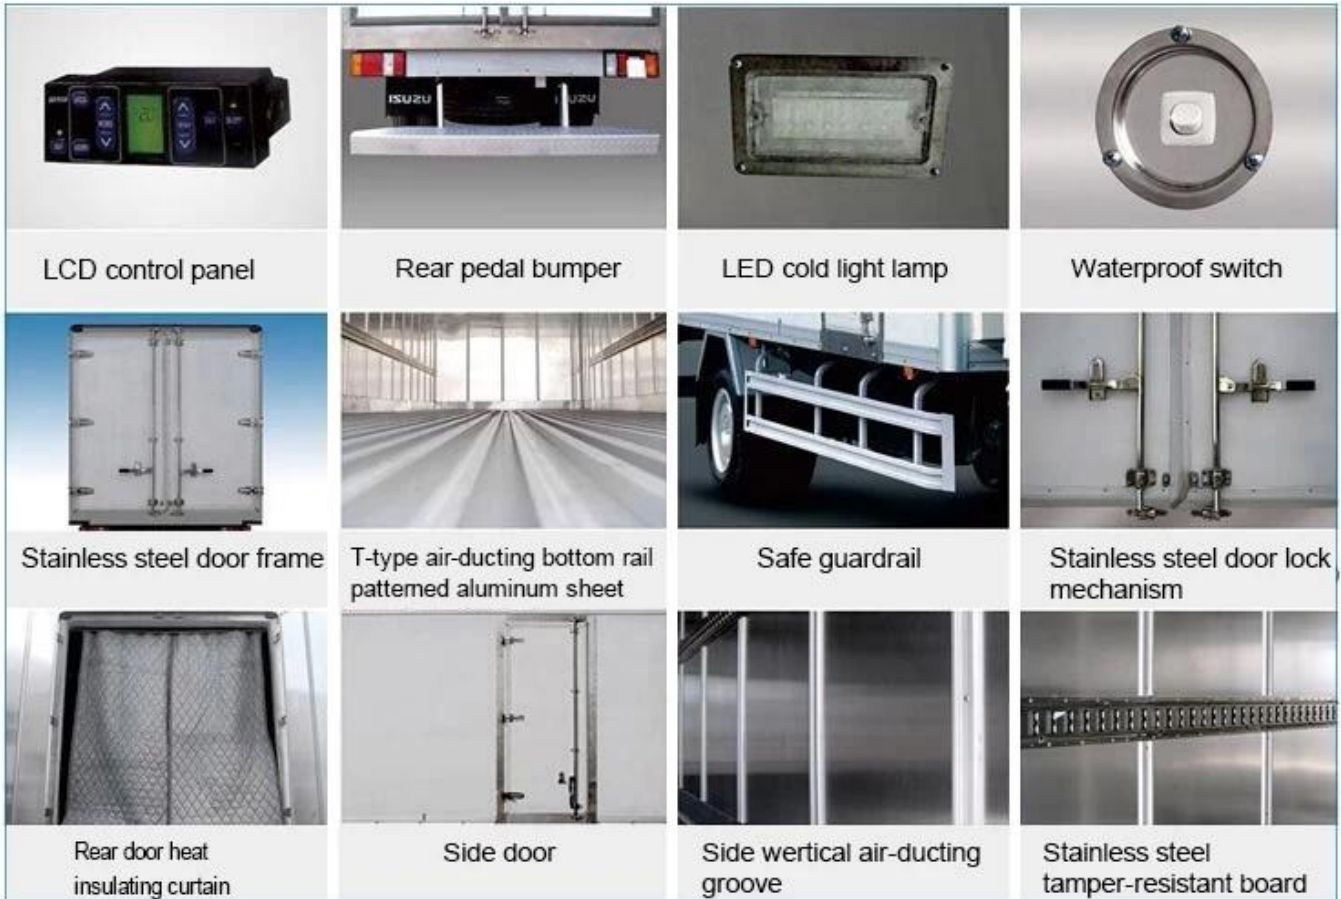

Other Applicable Configurations:

More Products

辰远专汽 CHENYUAN-AUTO More	辰远专汽 CHENYUAN-AUTO More
<i>Hubei ChenYuan Special Auto Co., LTD</i>	<i>Hubei ChenYuan Special Auto Co., LTD</i>
<i>BRAND: ISUZU BRAND/600P SERIES</i>	<i>BRAND: ISUZU BRAND/700P Series</i>
<i>Van body size(mm): 4200×1750×1750</i>	<i>Van body size(mm): 4800 x 2200 x 2000</i>
<i>Load capacity(ton): 4 Tons</i>	<i>Load capacity(TON): 6 Tons</i>
<i>Refrigeration temperature(°C): -18</i>	<i>Refrigeration temperature(°C): -18</i>