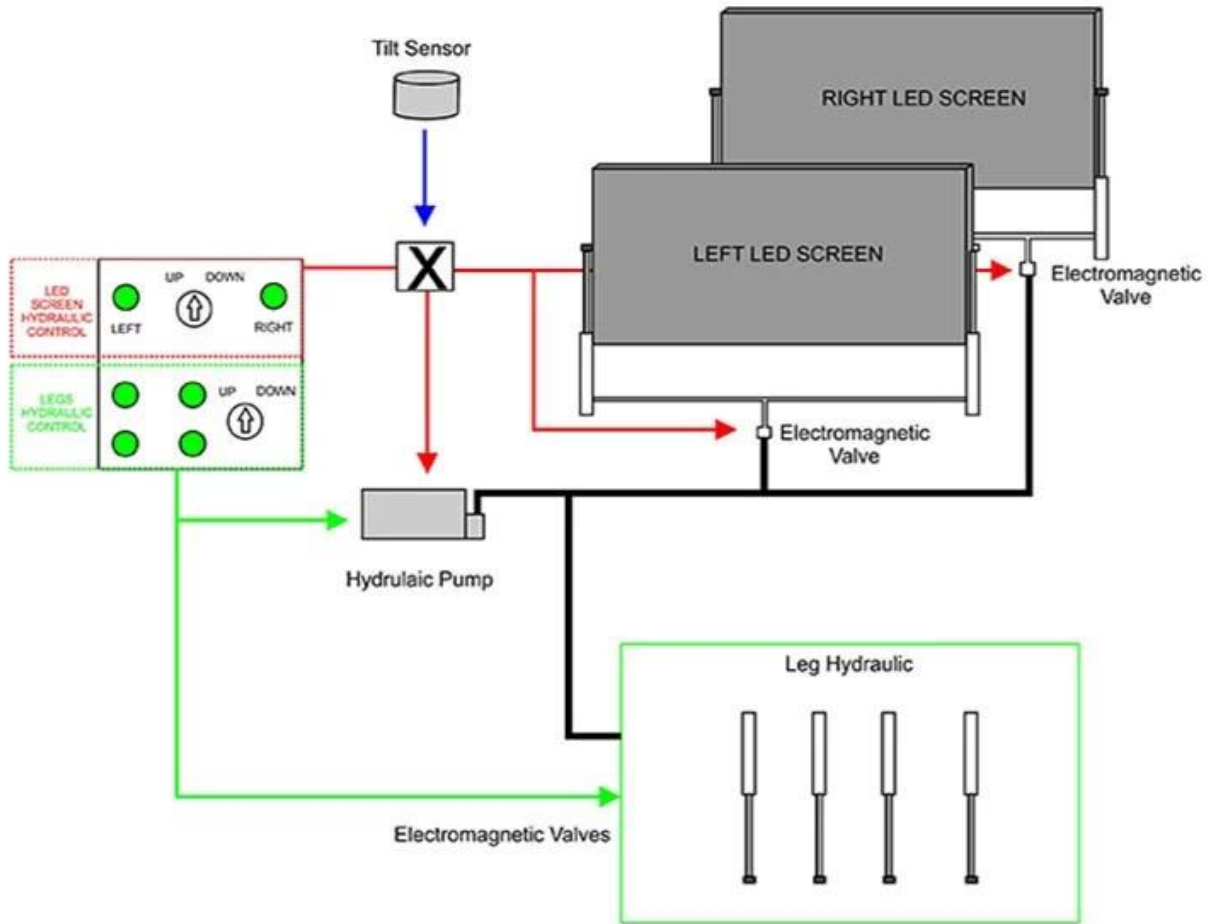

Tilt Sensor Installation Diagram