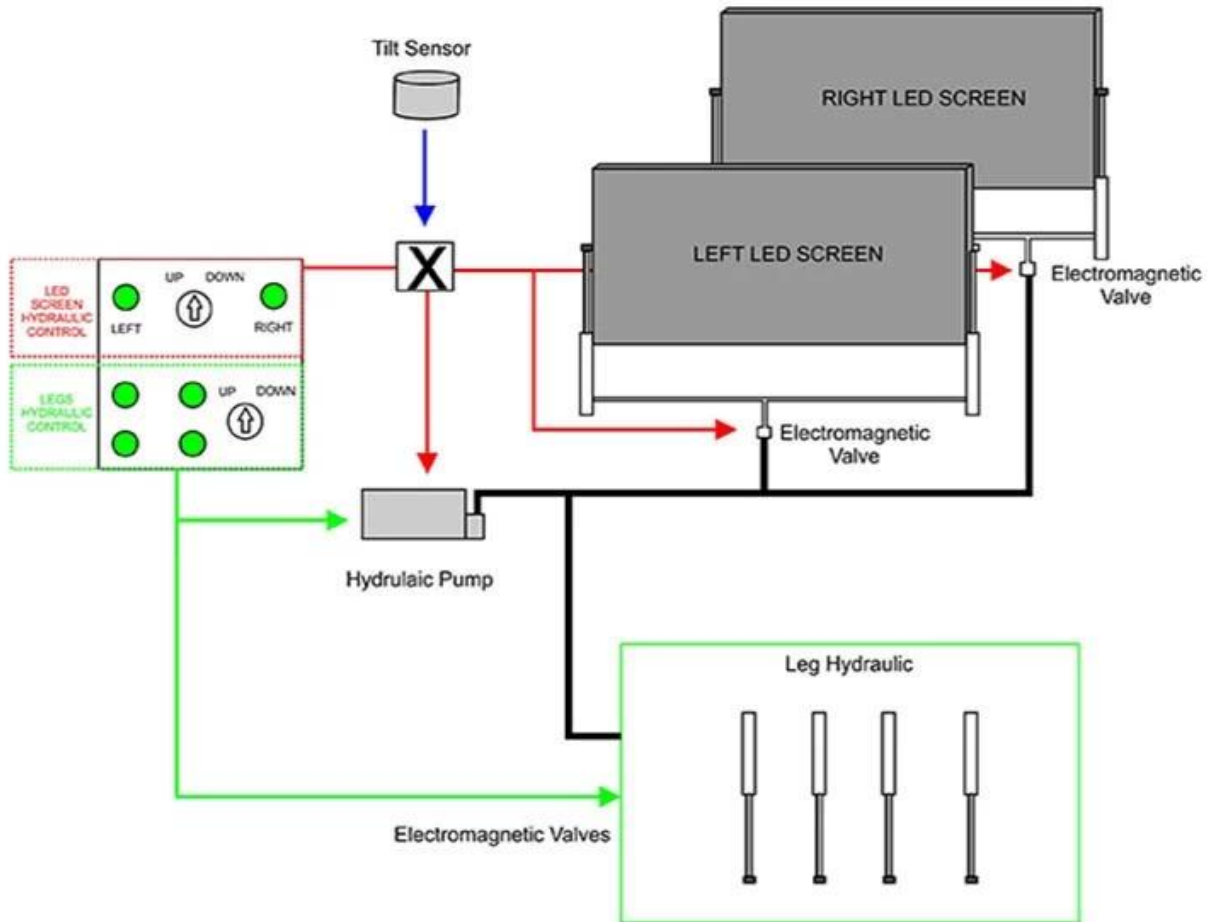

MOBILE LED TRUCK

Scanning mode:1/8 Scanning
 Point spacing (mm) :6
 Module pixel (point):32*32
 Module Size (mm) :192*192
 Pixel density (point /m2):27777
 Structural characteristics:Lamp drive in one
 brightness(CD/M2):≥5800
 Module weight(Kg):0.335
 Maximum current(A):6.94
 Whole screen power(W/m2): 942
 Optimal sight distance (m):≥6

Type of lamp tube:SMD3535
 Attenuation rate:≤15%
 Average time free time: ≥10 thousand hours
 Blind rate: <0.0001, The factory is 0
 Viewing angle(°):
 Level: 140°
 Vertical: 130°
 DriveIC: Constant current drive chip
 Refresh rate(HZ): ≥ 960
 Protection grade: IP65(Front)
 Gray level (Bit) :13

Tilt Sensor Installation Diagram

WORKSHOP DISPLAY

OUR CERTIFICATION

Why Choose Us?

Monochrome LED, Light box advertising), uri ng screen.,

4. Maaaring piliin upang i-configure ang yugto haydroliko extension, na kung saan ay isang multi-layunin sasakyan.