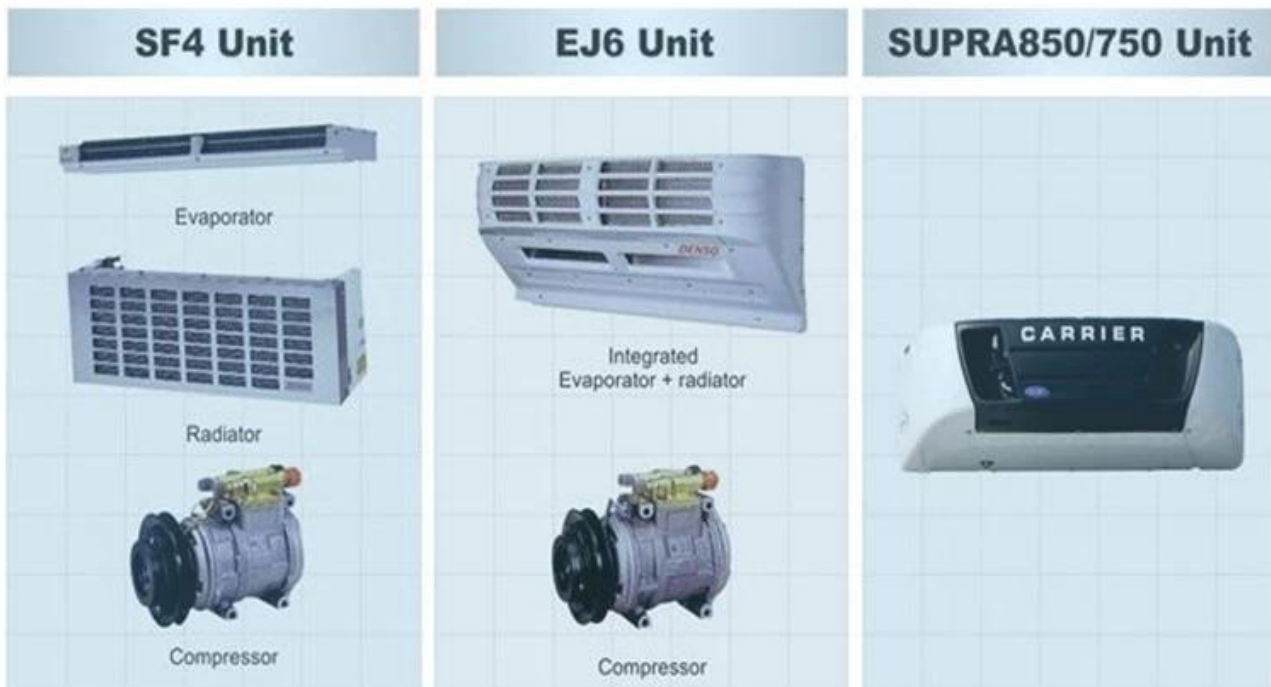

Product name	mini refrigerator truck refrigeratrator food vehicle	
Chassis model	D1SC1022DB4N	
Vehicle parameters	Overall dimensions (mm)	4180*1530*2280 (mm)
	Gross mass(kg)	1810
	Fuel	Gasoline
	Max speed(km/h)	98
Engine parameters	Engine model	JL466Q4
	Power(kw)	39
	Manufacture	Changan truck Co.,Ltd
	Displacement	1012ml
Chassis parameters	Drive type	4*2
	Axle base(mm)	2500
	Tyre Type	165/70R13LT
	Steel spring number (F/R)	- /5
	Air conditioner	Optional

Refrigerator unit

Remark: the refrigerator unit can be chose as per your requirements, our recommend is include KV and VIENTseries from American, FRP brand from Tai Wan.China,KY/K brand from China, of course, can choose Japan brand.