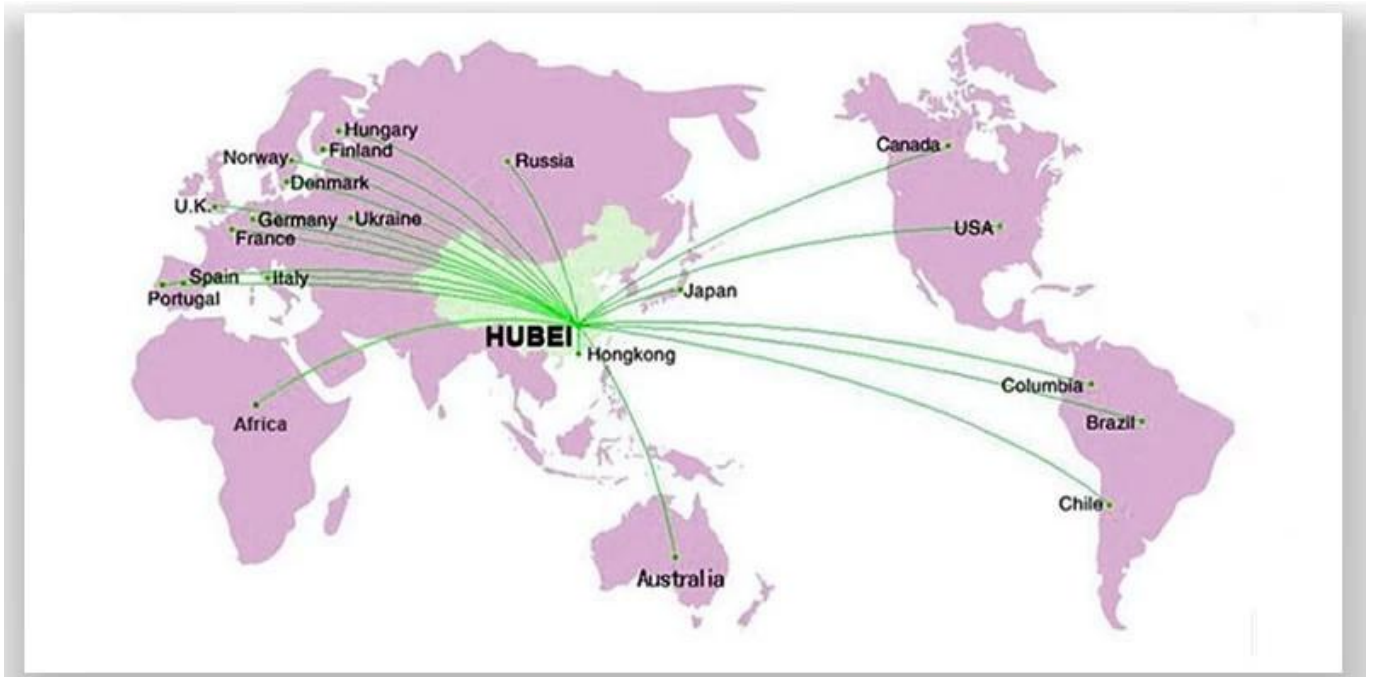

OUR MARKET

CLIENTS INVISTING