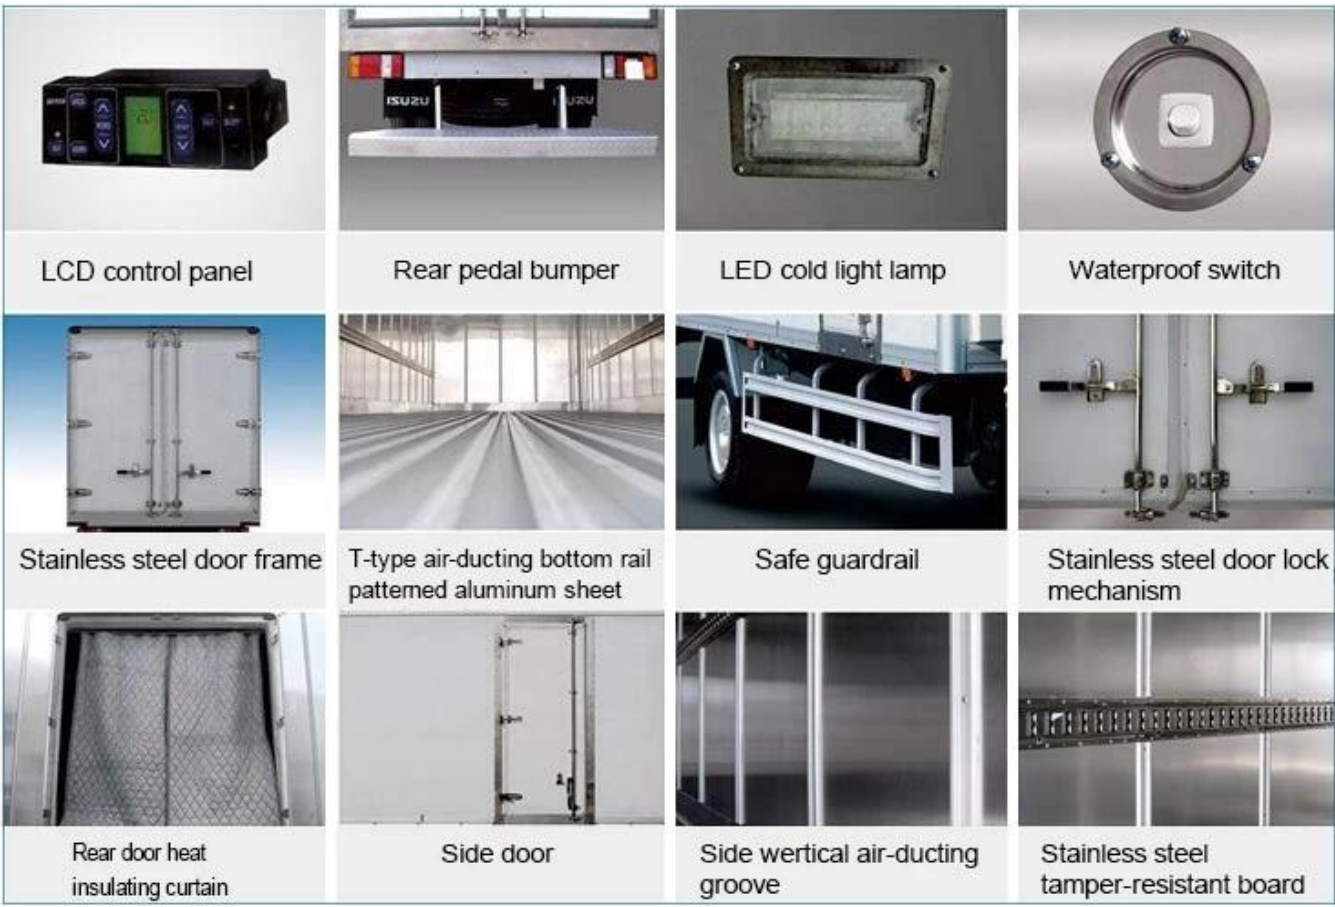

Other Applicable Configurations: