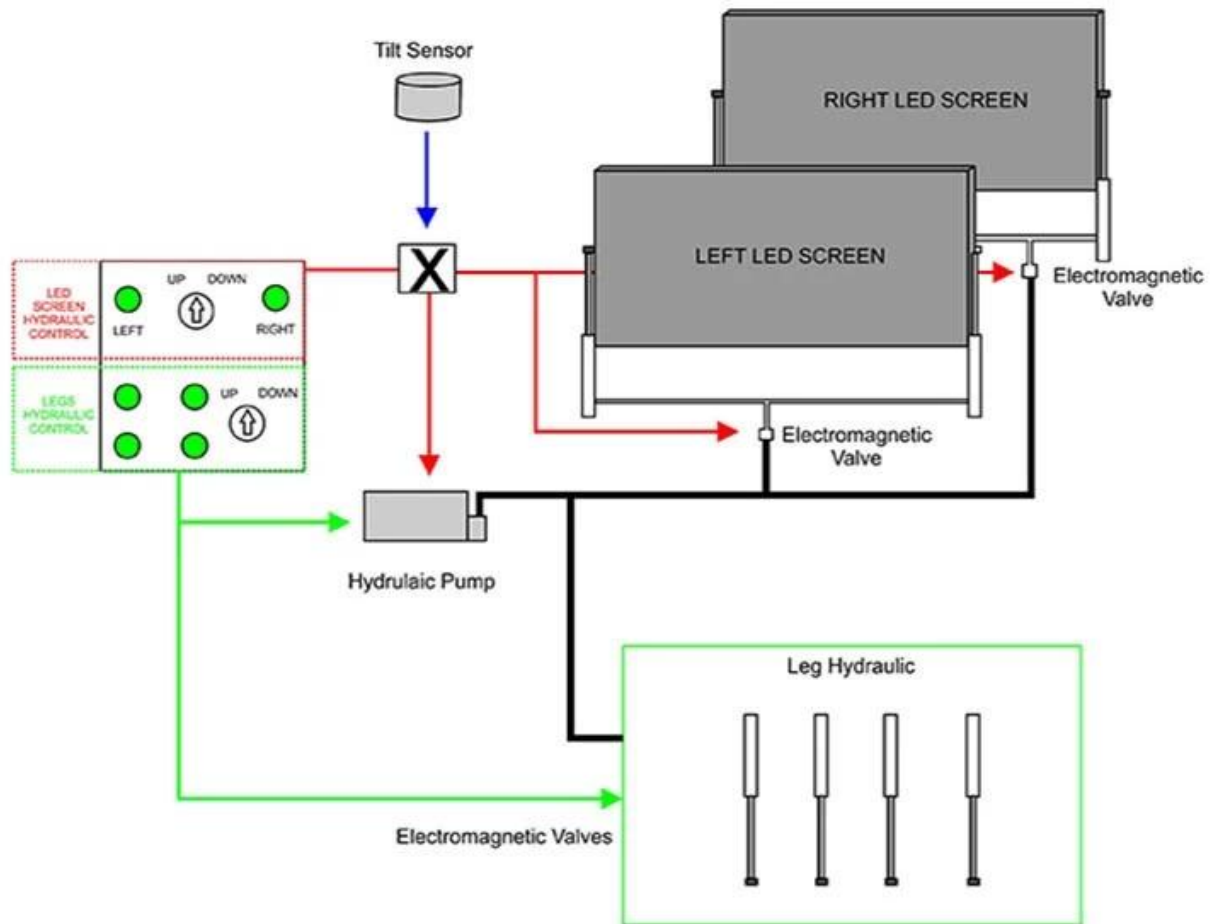

Tilt Sensor Installation Diagram