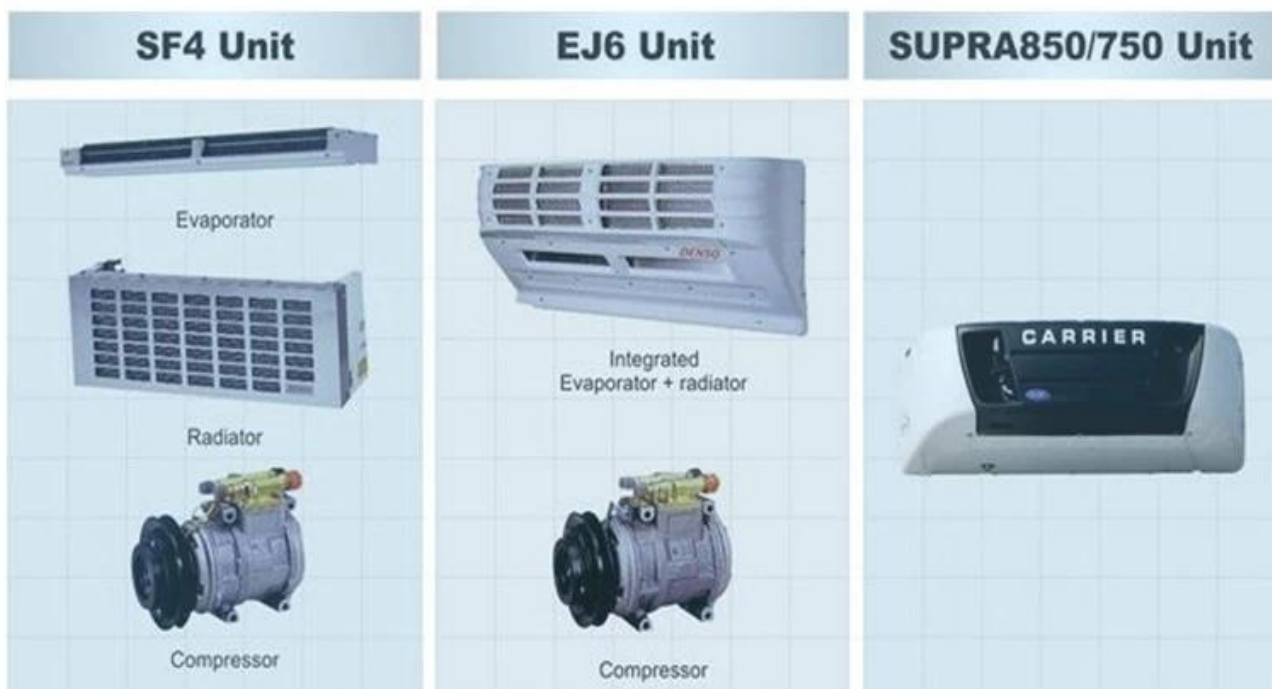

Refrigerator unit

Remark: the refrigerator unit can be chose as per your requirements, our recommend is include KV and VIENTseries from American, FRP brand from Tai Wan.China,KY/K brand from China, of course, can choose Japan brand.