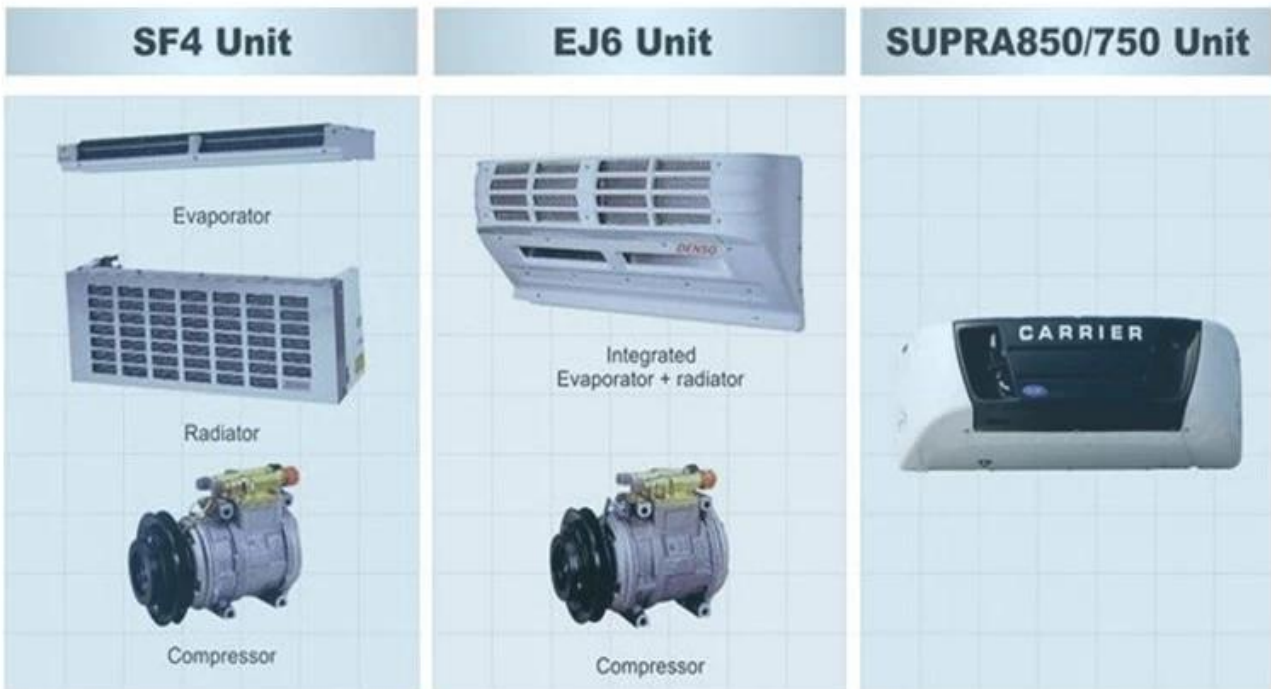

Engine information	engine model	4JB1CN
	Engine manufacturer	Qingling Isuzu Engine Co., Ltd.
	Displacement (ml) / power (kW)	2771/98 (98hp)
	Max Torque	220 N.m.
	Max Torque speed	3400 rpm
performance		
Van body size (mm)	4100×1740×1750	Load capacity (TON) 3
Minimum cooling temperature (°C)	-18 degrees Celsius	
Features and applications		
Refrigerator trucks are enclosed vans used to transport frozen or fresh goods. The truck consists of a vehicle chassis, a polyurethane insulated car, a refrigeration unit and a temperature recorder. It is commonly used to transport frozen foods, dairy products, vegetables and fruits, and vaccines. Special requirements for trucks such as meat transport, meat hooks, aluminum rails and ventilation slots can be selected and installed.		

Refrigerator unit

Remark: the refrigerator unit can be chose as per your requirements, our recommend is include KV and VIENTseries from American, FRP brand from Tai Wan.China,KY/K brand from China, of course, can choose Japan brand.