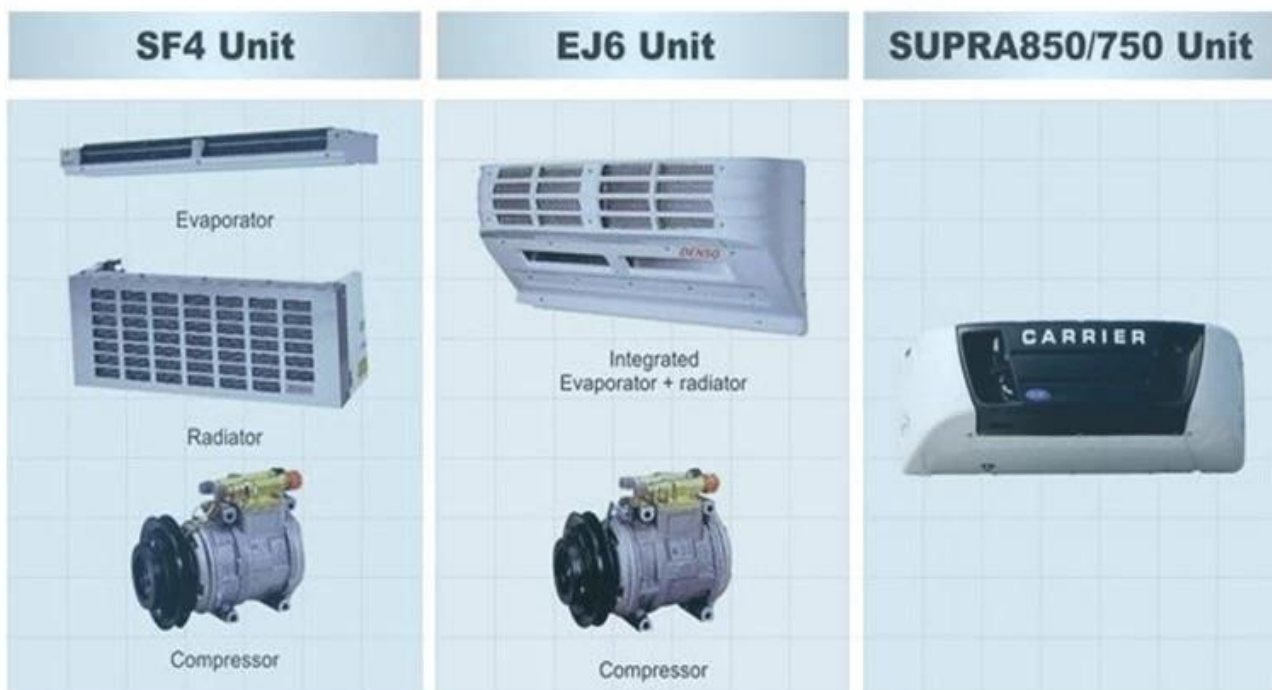

Main specifications			
Product model,name	EQ1060TJ20D3 Van Truck		
Total weight(Kg)	6360	Box volume(m³)	15
Curb weight(Kg)	3740	Overall dimension (mm)	5970×1960×2950
cab seats (man)	3	Box size (mm)	4172×1880×1900
Approach/departure angle (°)	19/15	Front/rear hang(mm)	1032/1638
Number of axles	2	Wheelbase(mm)	3300
Axle load(Kg)	2540/3820	Max speed(Km/h)	95
Chassis specifications			
Chassis model	EQ1060TJ20D3		
Brand name	DongFeng	Manufacturer	Dongfeng Automobile Co., Ltd.
Overall dimension(mm)	5820×1940×2080	Tires No.	6+1(spare tyre)
Approach/departure angle (°)	19/15	Tire specification	7.00-16
Type of fuel	Diesel	Front track(mm)	1506
		Rear track(mm)	1466
Emission standard	Euro III		
Chassis model	Engine manufacture	Displacement(ml)	Power(Kw)
CY4102-C3F	DongFeng Chaoyang Diesel Co.,Ltd	3856	70

Refrigerator unit

Remark: the refrigerator unit can be chose as per your requirements, our recommend is include KV and VIENTseries from American, FRP brand from Tai Wan.China,KY/K brand from China, of course, can choose Japan brand.