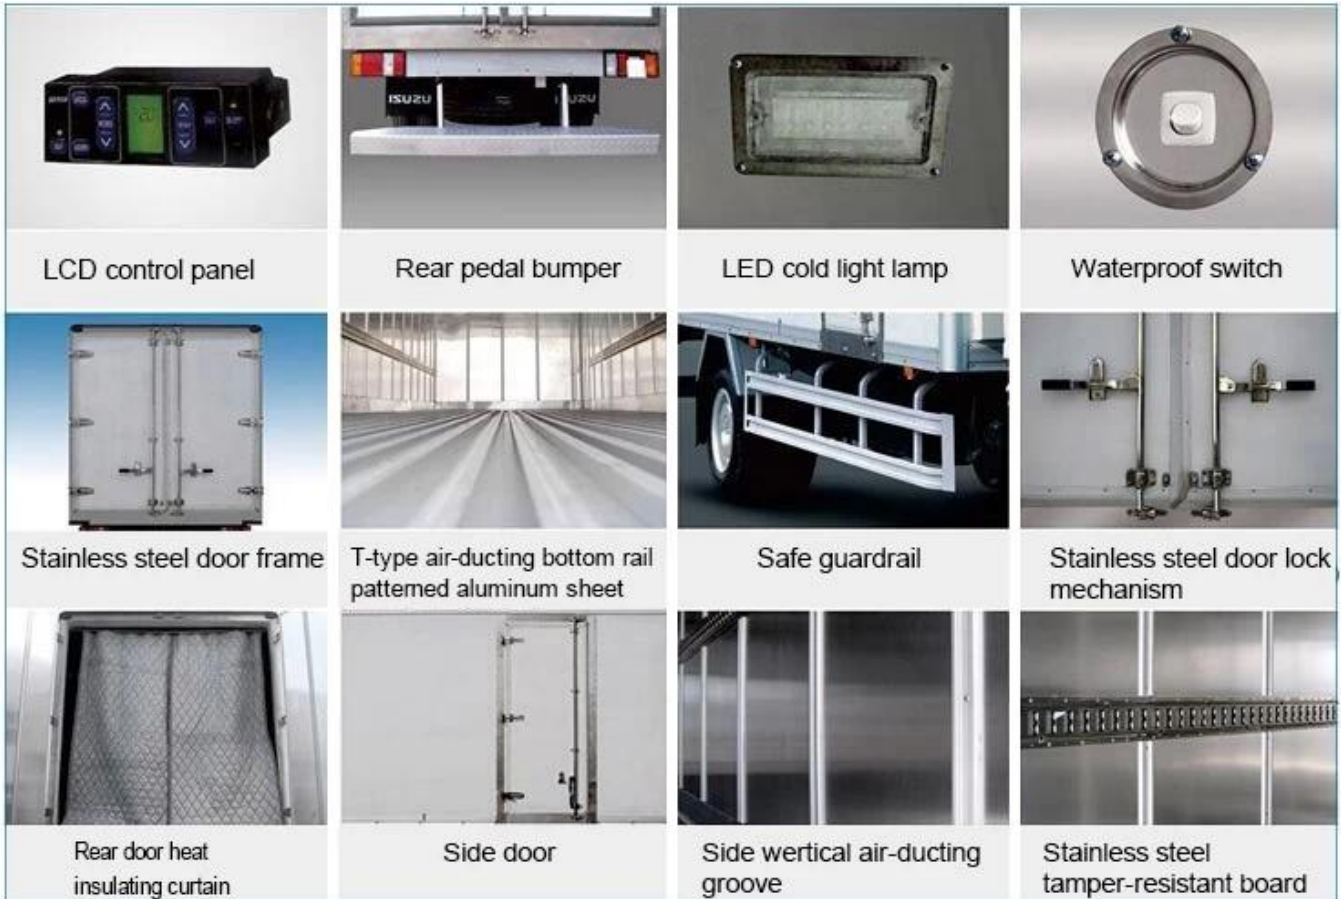

Other Applicable Configurations:

More Products

辰远专汽 CHENYUAN-AUTO	辰远专汽 CHENYUAN-AUTO
More	More
Hubei ChenYuan Special Auto Co., LTD	Hubei ChenYuan Special Auto Co., LTD
BRAND: ISUZU BRAND/600P SERIES Van body size(mm): 4200×1750×1750 Load capacity(ton): 4 Tons Refrigeration temperature(°C): -18	BRAND: ISUZU BRAND/700P Series Van body size(mm): 4800 x 2200 x 2000 Load capacity(TON): 6 Tons Refrigeration temperature(°C): -18