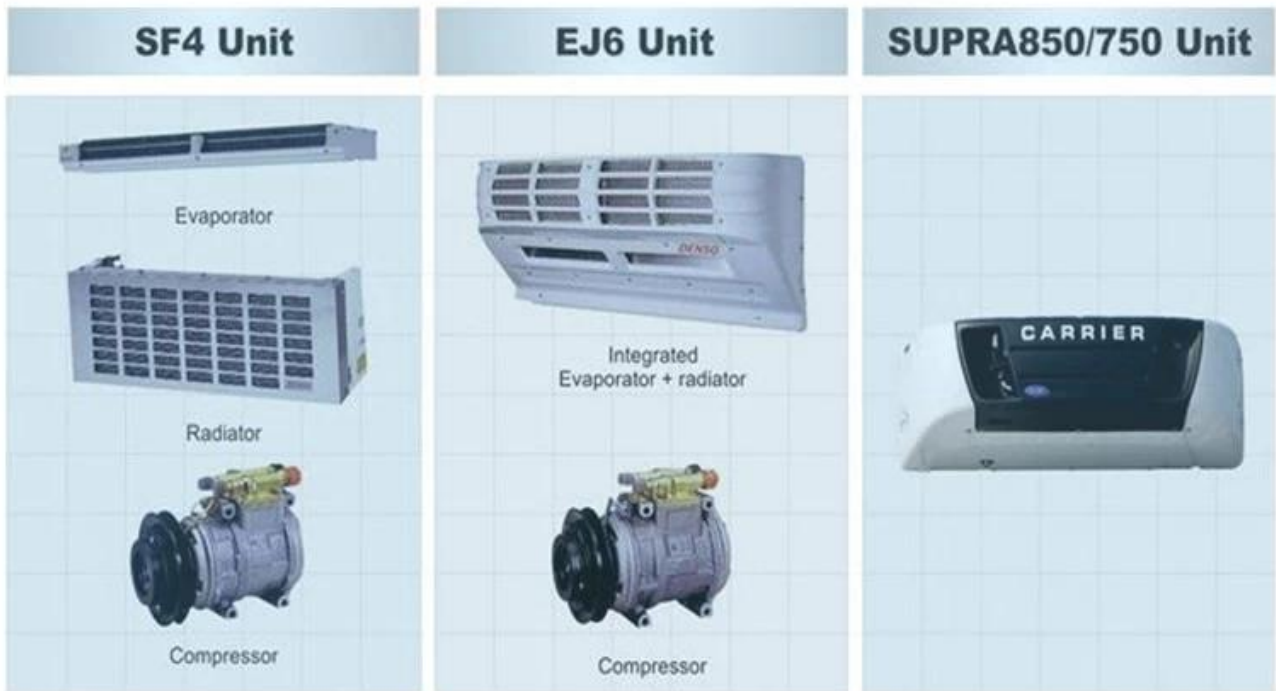

Remark: the refrigerator unit can be chose as per your requirements, our recommend is include KV and VIENTseries from American, FRP brand from Tai Wan.China,KY/K brand from China, of course, can choose Japan brand.

Other Applicable Configurations: