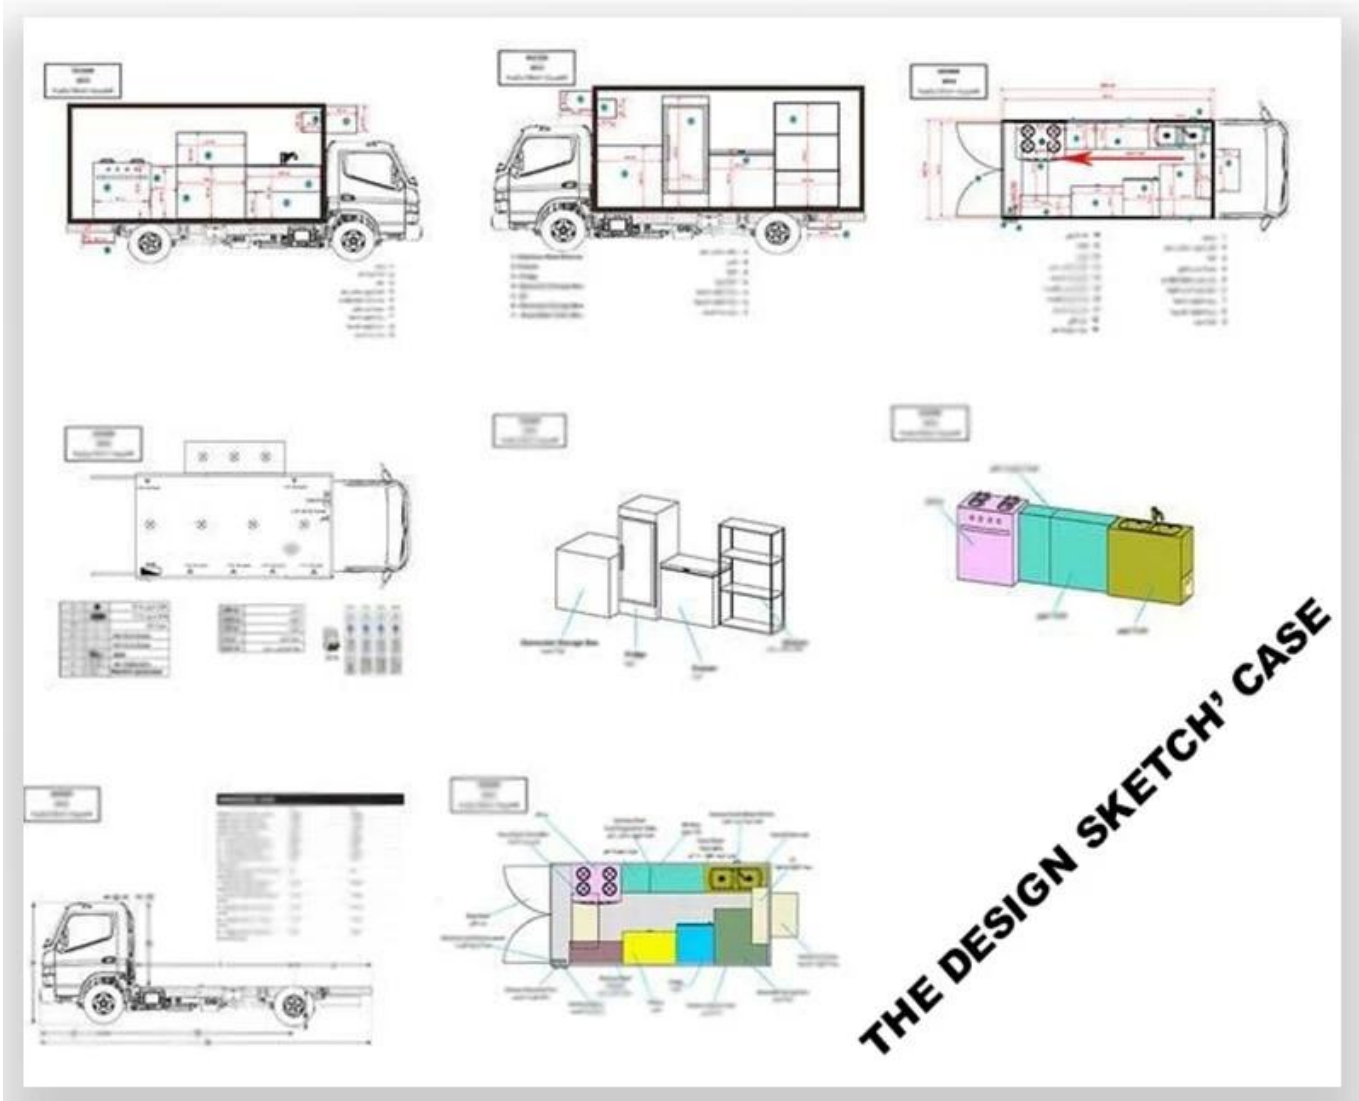

□□□□4x2□□□□□

□□ □□ □

□□□□□□□□□□□□□□

□□□□□□□□□□□□□□□□

Production Name: Mobile food truck
 Production brand: Foton brand
 Drive direction: Left hand drive
 Production model: CLW5030XSHB5
 Overall size(mm): 5130×1800×2570
 Cabinet size(mm): 3100×1800×1750
 Bear Weight: 1.5T ~ 2T
 Gearbox: 5 forward and 1 reverse
 Engine model: LJ469Q-1AE9
 Spray Color: Any Color

truckexternal; LED; USB; 105A; 220V; 15m;

LED screen.Truck

OTHER'S TYPE

More

Hubei ChenYuan Special Auto Co., LTD

Foton Brand mobile food truck
Overall dimensions(mm): 4730*1780*2630
Cabinet size(mm):2900*1720*1810

More

Hubei ChenYuan Special Auto Co., LTD

IVECO Brand mobile food truck
Overall dimensions(mm): 5995x2370x3200
Cabinet size(mm):3650x2120x1960

More

Hubei ChenYuan Special Auto Co., LTD

FOOD TRAILER
Overall dimensions(mm): 5630*2130*2500

More

Hubei ChenYuan Special Auto Co., LTD

DONGFENG Brand mobile food truck
Overall dimensions(mm): 5995 * 2090 * 3300
Cabinet size(mm):4200x1800x1850

FACTORY OVERVIEW

WORKSHOP DISPLAY

OUR CERTIFICATION

Why Choose Us?