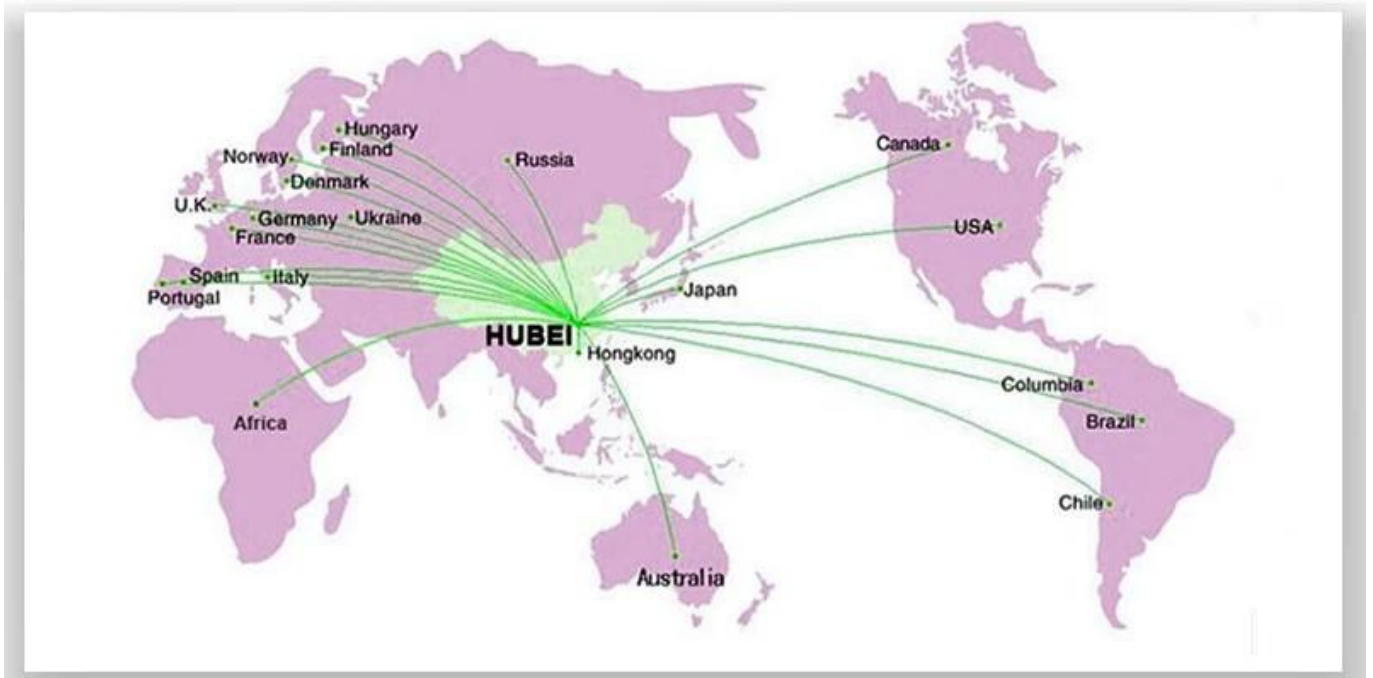

WORKSHOP DISPLAY

OUR CERTIFICATION

Why Choose Us?

1. 25000km
2. your company
3. 10
- 4.
- 5.

PACKAGING & SHIPPING

OUR MARKET

CLIENTS INVISTING

CONTACT US

Tel:+86 722 3229822

Mobile:++86 18808666258

Email: steven@chinacyalestruck.com

Skype:Truck_chengli

Whatsap:+86 18808666258

Web: www.chinacyalestruck.com

Steven.wang

if you want to know me,
please use your phone to
scan above QR code