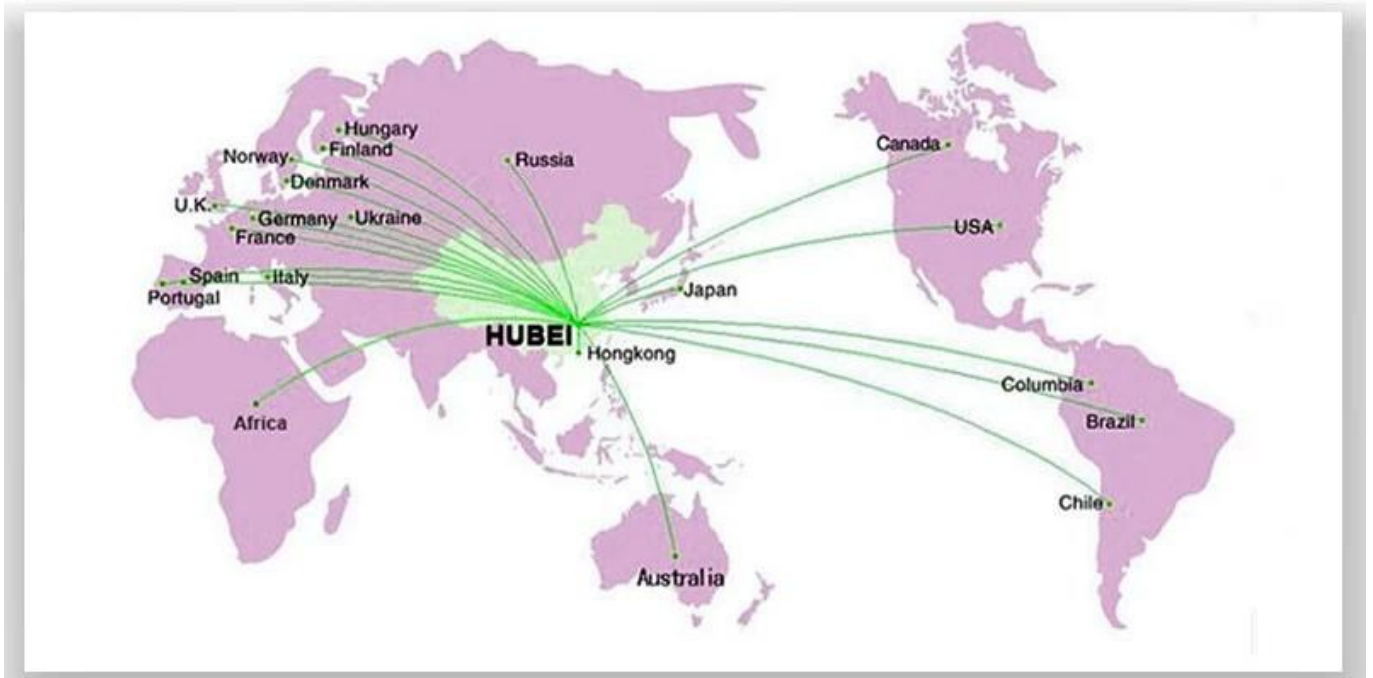

PACKAGING & SHIPPING

OUR MARKET

CLIENTS INVISTING

CONTACT US

Tel:+86 722 3229822

Mobile:++86 18808666258

Email: steven@chinacyalestruck.com

Skype:Truck_chengli

Whatsap:+86 18808666258

Web: www.chinacyalestruck.com

Steven.wang

if you want to know me,
please use your phone to
scan above QR code