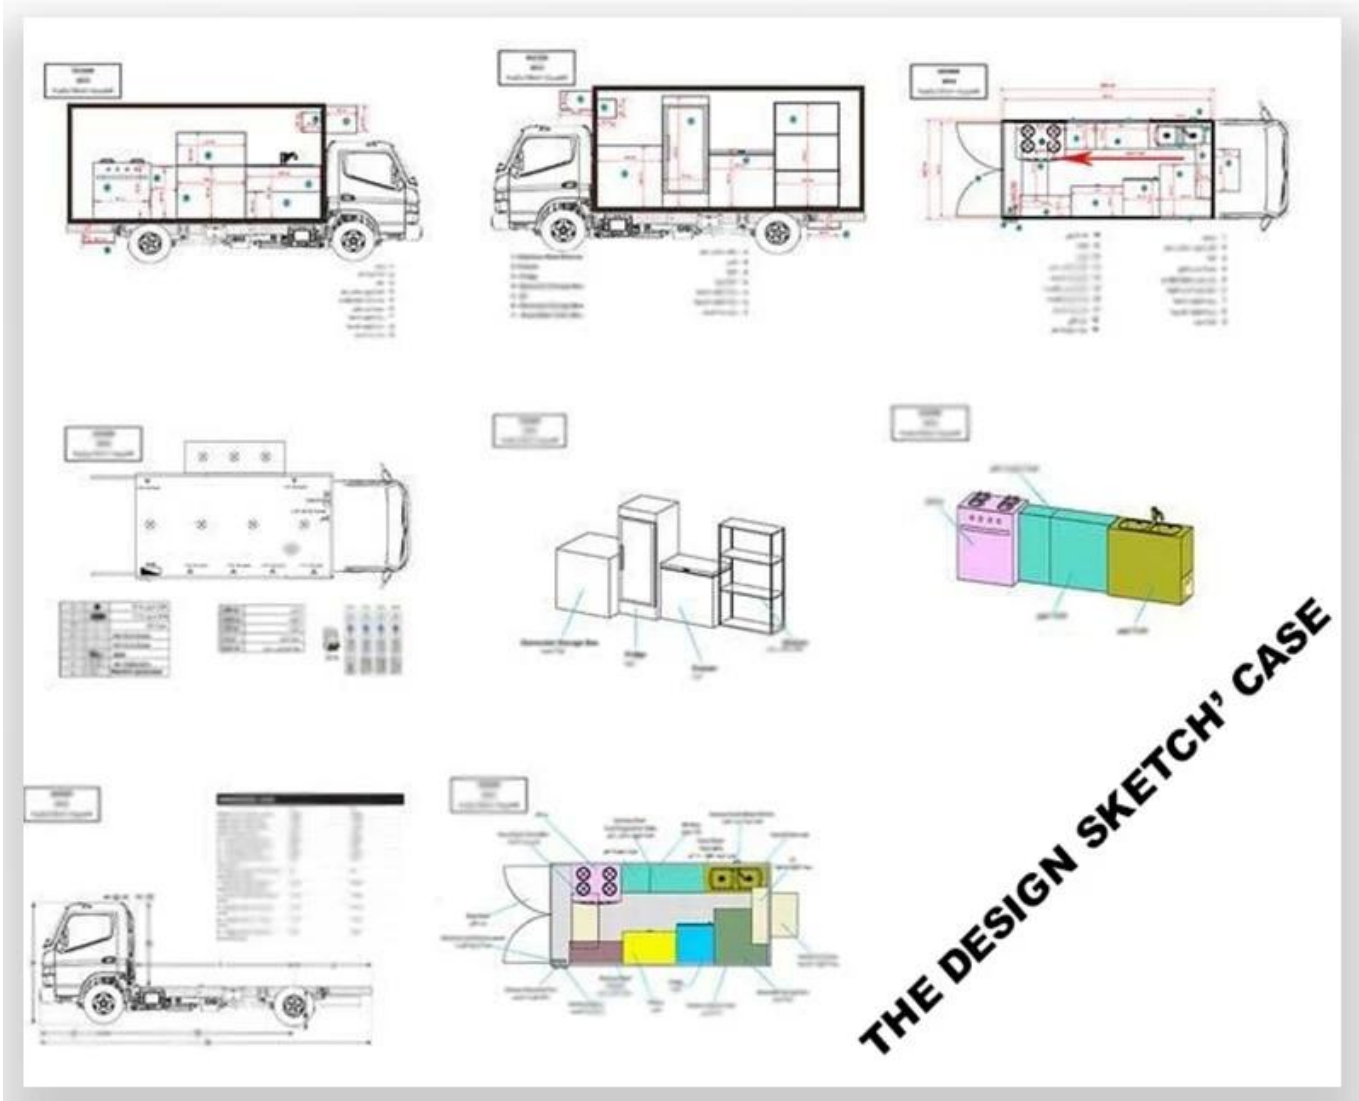

**Main Specification**

mm	mm	4850x1810x2560
mm	mm	2700x1600x1800
mm	GVW	1990
	kg	2760
	mm	13137
	mm	10000000
	mm	10000
	mm	0

	EQ1021TFJ53
	4x2/LHD
	165 / 70R14
	50000
	110
	BG10-07
	70
	1012
	108 N-m
	3000
	LED;50;USB;105A;220V;15m
	LOGO

**Food truck description**

truckexternal;LED;USB;105A;220V;15m;

LED screen.Truck

**FOOD TRUCK DISPLAY**

OTHER'S TYPE

More

Hubei ChenYuan Special Auto Co., LTD

Foton Brand mobile food truck  
Overall dimensions(mm): 4730\*1780\*2630  
Cabinet size(mm):2900\*1720\*1810

More

Hubei ChenYuan Special Auto Co., LTD

IVECO Brand mobile food truck  
Overall dimensions(mm): 5995x2370x3200  
Cabinet size(mm):3650x2120x1960

More

Hubei ChenYuan Special Auto Co., LTD

FOOD TRAILER  
Overall dimensions(mm): 5630\*2130\*2500

More

Hubei ChenYuan Special Auto Co., LTD

DONGFENG Brand mobile food truck  
Overall dimensions(mm): 5995 \* 2090 \* 3300  
Cabinet size(mm):4200x1800x1850