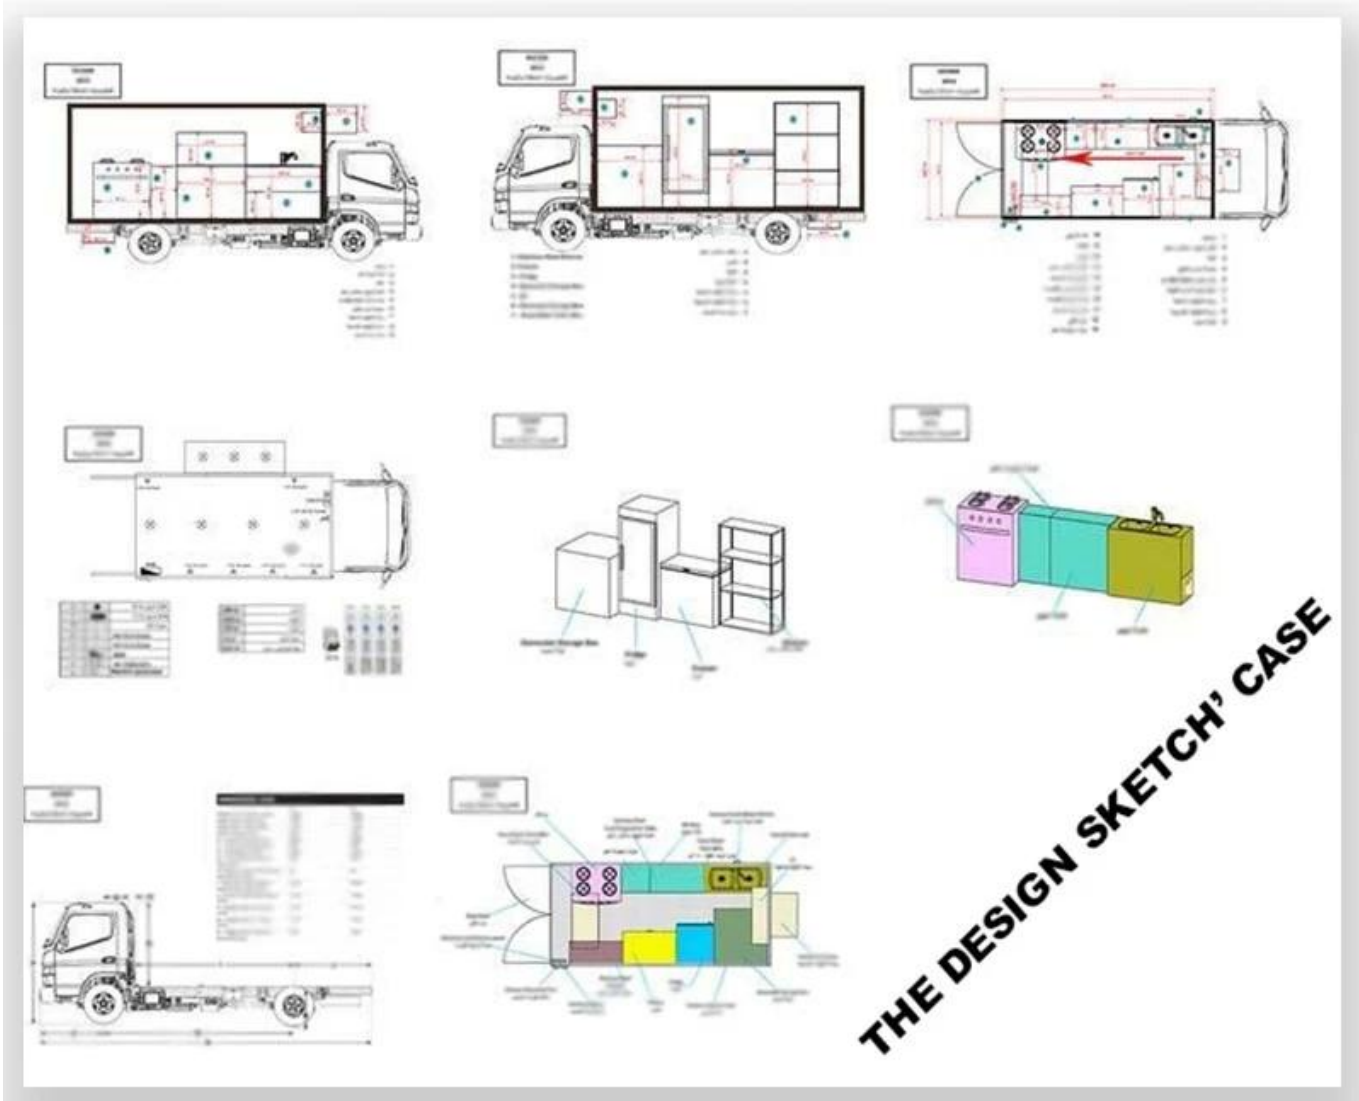

IVECO

Production Name: Mobile Food Truck
 Production brand: IVECO brand
 Drive direction: Left hand drive
 Production model: NJ1044CFCZ
 Overall size(mm): 5995x2370x3200
 Cabinet size(mm): 3650x2120x1960
 Bear Weight: 3T ~ 5T
 Gearbox: 5 forward and 1 reverse
 Engine model: SOFIM8140.43E4
 Spray Color: Any Color

Main Specification

Model		N11044CFCZ
Length	5995x2370x3200	
Width	3650x2120x1960	
GVW	4480	
Weight	4285	
Max Speed	3310	
Max Torque	2078	
Engine		
Model		N11044CFCZ
Configuration		IVECO
Drive		4x2 LHD
Transmission		5J
Wheelbase		3500
Max Speed		6.50R16LT
Max Torque		1800
Max Speed		130
Max Torque		SOPIM8140.43E4
Max Speed		140
Max Torque		2798
Max Torque		320N.m
Max Torque		1800
Features	LED, USB, 105A, 220V, 15m	
Logo		

Food truck description

truck external LED, USB, 105A, 220V, 15m

LED screen. Truck

FOOD TRUCK DISPLAY

OTHER'S TYPE

More

Hubei ChenYuan Special Auto Co., LTD

Foton Brand mobile food truck
Overall dimensions(mm): 4730*1780*2630
Cabinet size(mm):2900*1720*1810

More

Hubei ChenYuan Special Auto Co., LTD

IVECO Brand mobile food truck
Overall dimensions(mm): 5995x2370x3200
Cabinet size(mm):3650x2120x1960

More

Hubei ChenYuan Special Auto Co., LTD

FOOD TRAILER
Overall dimensions(mm): 5630*2130*2500