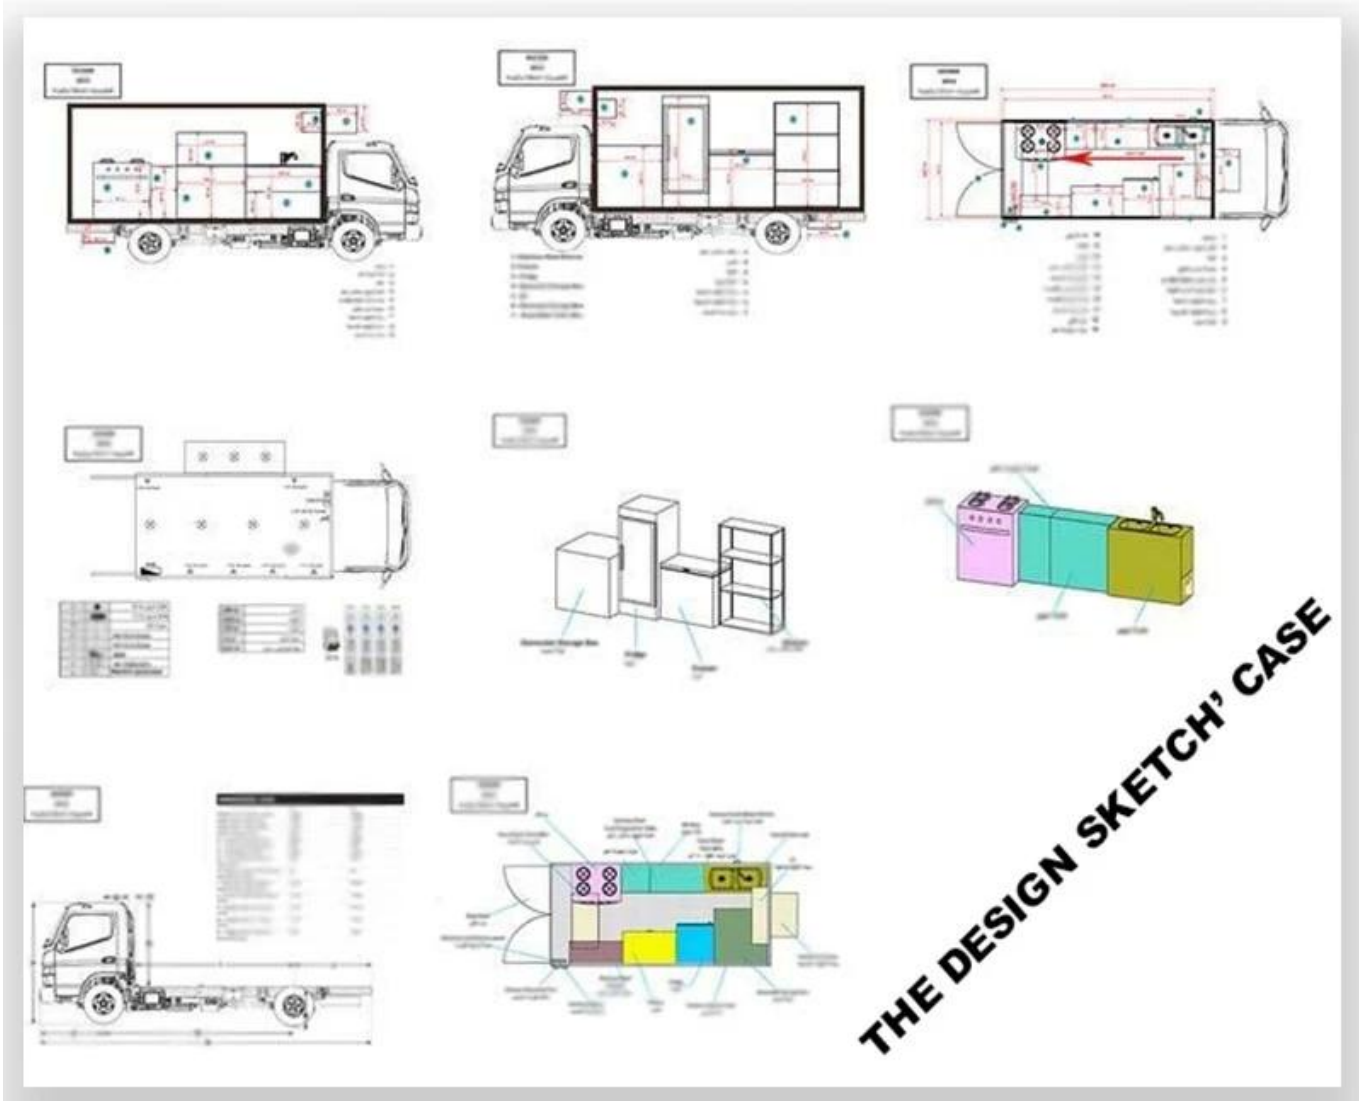

OTHER'S TYPE

More

Hubei ChenYuan Special Auto Co., LTD

Foton Brand mobile food truck
Overall dimensions(mm): 4730*1780*2630
Cabinet size(mm):2900*1720*1810

More

Hubei ChenYuan Special Auto Co., LTD

CHERRY Brand mobile food truck
Overall dimensions(mm): 4730*1780*2630
Cabinet size(mm):2900*1720*1810

More

Hubei ChenYuan Special Auto Co., LTD

CHANGAN Brand mobile food truck
Overall dimensions(mm): 4730*1780*2630
Cabinet size(mm):2900*1720*1810

More

Hubei ChenYuan Special Auto Co., LTD

IVECO Brand mobile food truck
Overall dimensions(mm): 5995x2370x3200
Cabinet size(mm):3650x2120x1960

More

Hubei ChenYuan Special Auto Co., LTD

FOOD TRAILER
Overall dimensions(mm): 5630*2130*2500

More

Hubei ChenYuan Special Auto Co., LTD

DONGFENG Brand mobile food truck
Overall dimensions(mm): 5995 * 2090 * 3300
Cabinet size(mm):4200x1800x1850