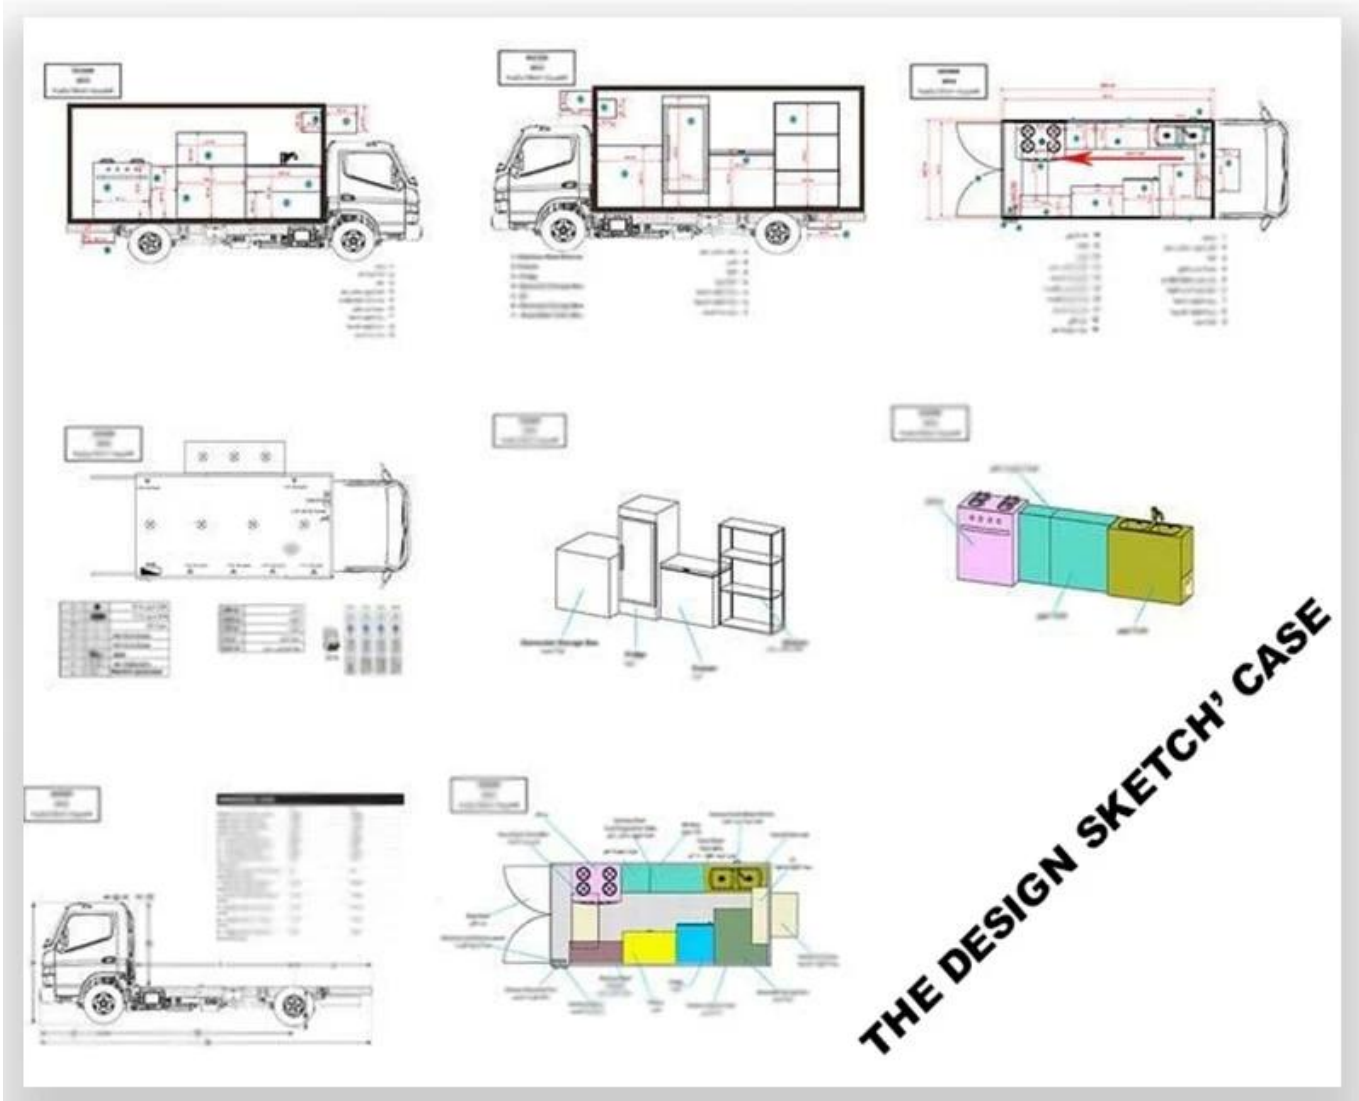

truckexternal; LED USB; 105A 220V 15m;

LED screen.Truck

OTHER'S TYPE

More

Hubei ChenYuan Special Auto Co., LTD

Foton Brand mobile food truck
Overall dimensions(mm): 4730*1780*2630
Cabinet size(mm):2900*1720*1810

More

Hubei ChenYuan Special Auto Co., LTD

CHERRY Brand mobile food truck
Overall dimensions(mm): 4730*1780*2630
Cabinet size(mm):2900*1720*1810

More

Hubei ChenYuan Special Auto Co., LTD

CHANGAN Brand mobile food truck
Overall dimensions(mm): 4730*1780*2630
Cabinet size(mm):2900*1720*1810

More

Hubei ChenYuan Special Auto Co., LTD

IVECO Brand mobile food truck
Overall dimensions(mm): 5995x2370x3200
Cabinet size(mm):3650x2120x1960

More

Hubei ChenYuan Special Auto Co., LTD

FOOD TRAILER
Overall dimensions(mm): 5630*2130*2500

More

Hubei ChenYuan Special Auto Co., LTD

DONGFENG Brand mobile food truck
Overall dimensions(mm): 5995 * 2090 * 3300
Cabinet size(mm):4200x1800x1850

FACTORY OVERVIEW

WORKSHOP DISPLAY

OUR CERTIFICATION

Why Choose Us?