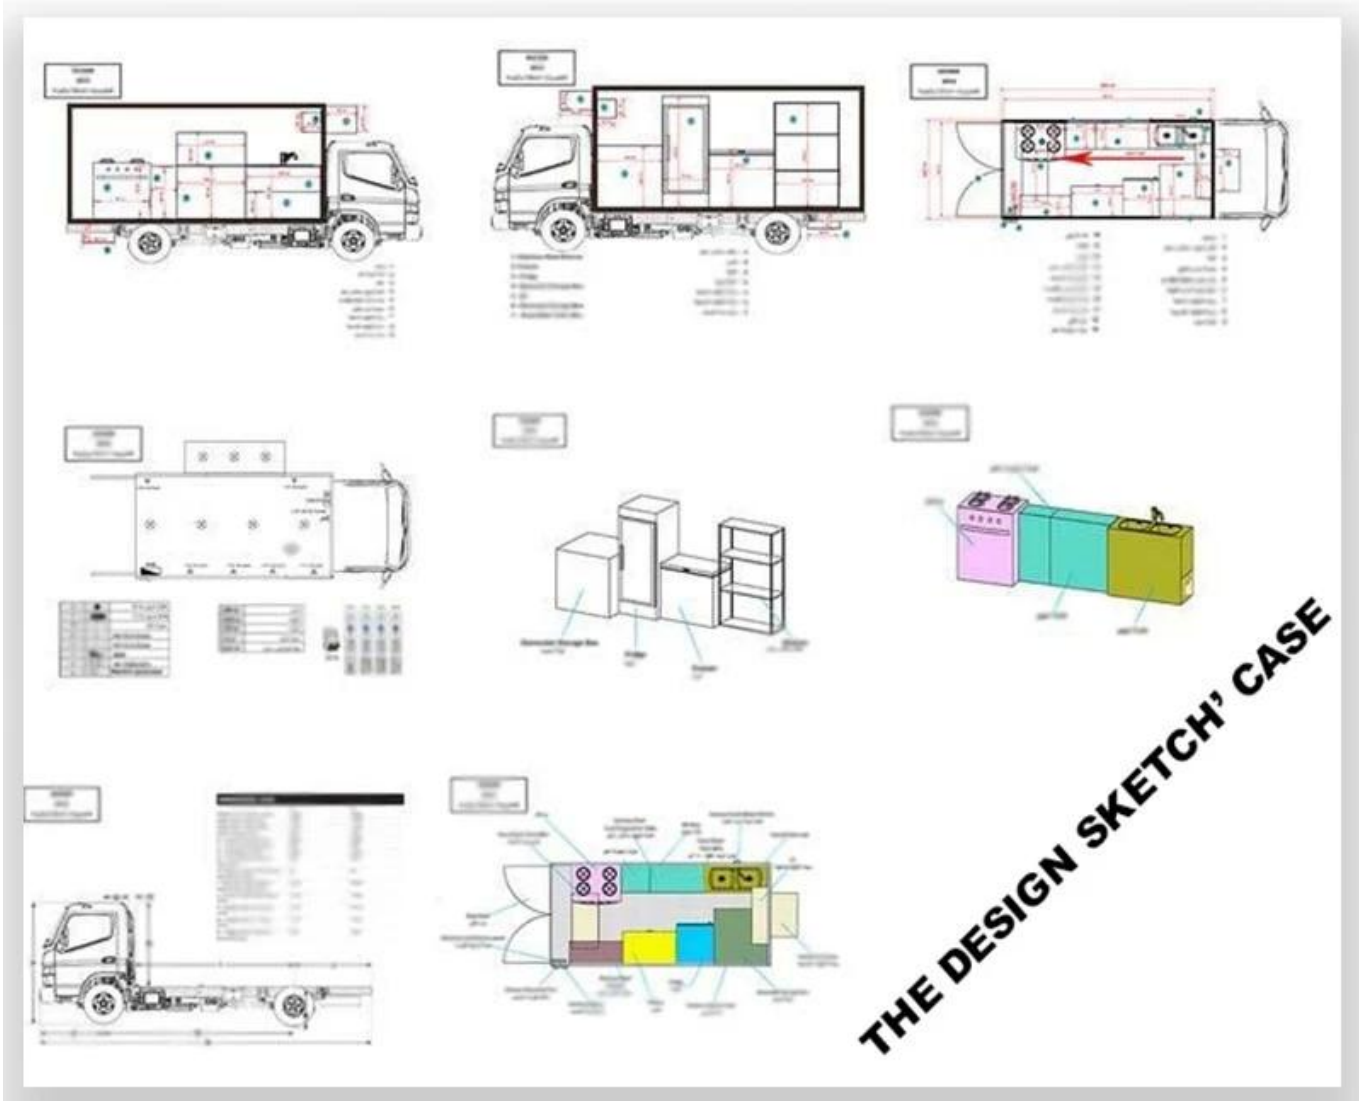

THE DESIGN SKETCH' CASE

OTHER'S TYPE