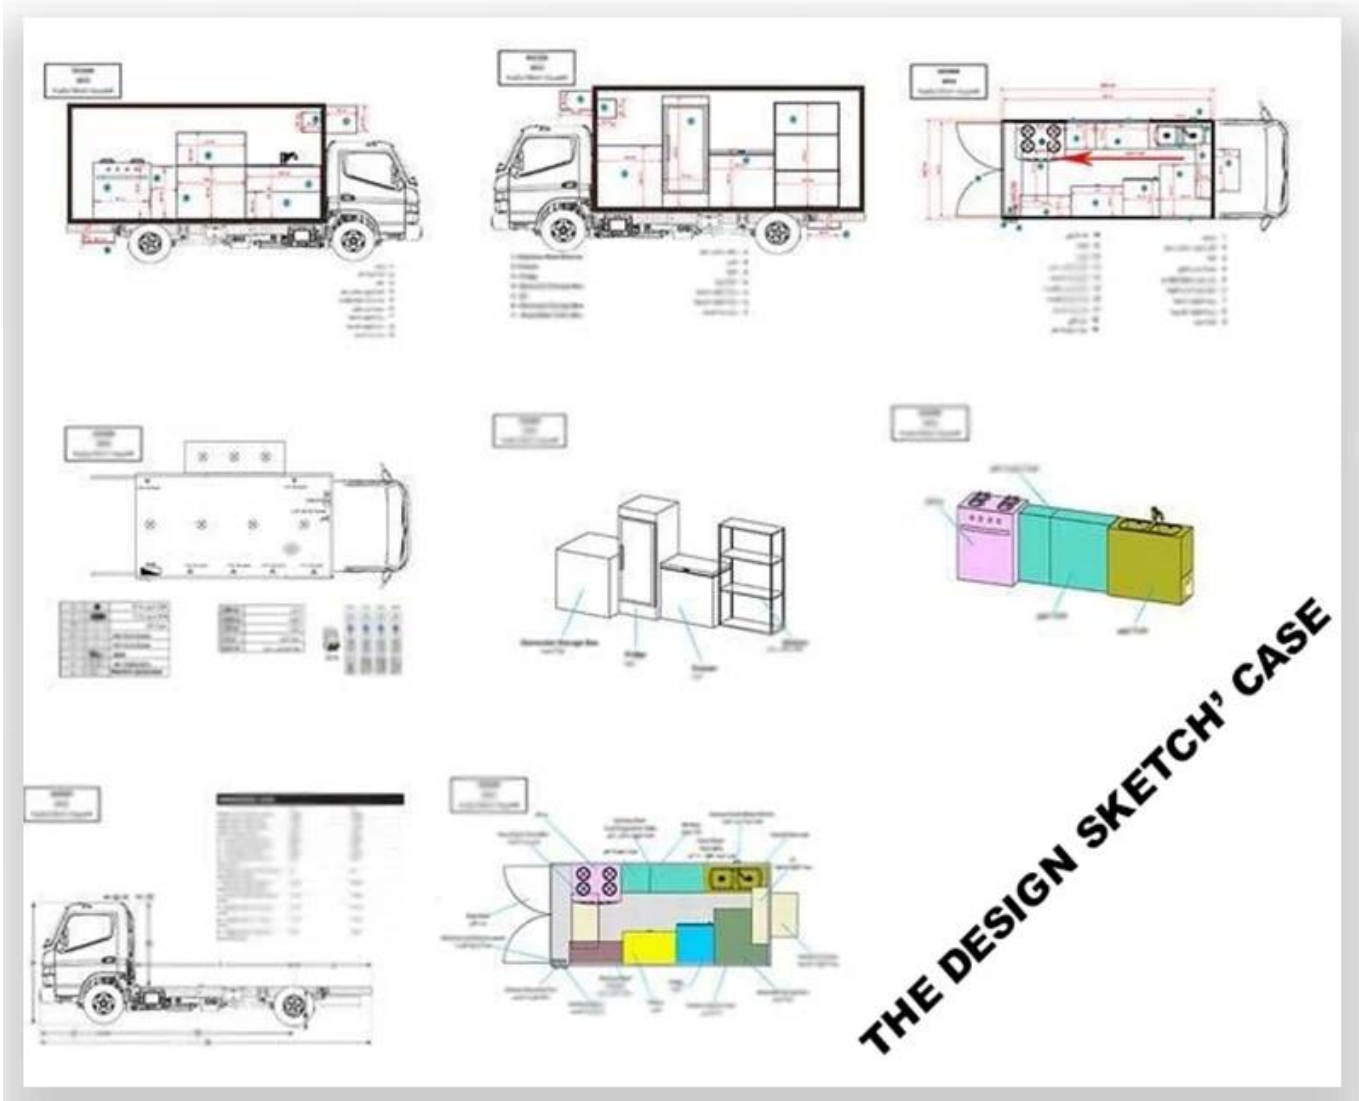

truckexternal; LED USB; 105A 220V 15m;

LED screen.Truck

OTHER'S TYPE

More

Hubei ChenYuan Special Auto Co., LTD

Foton Brand mobile food truck
Overall dimensions(mm): 4730*1780*2630
Cabinet size(mm):2900*1720*1810

More

Hubei ChenYuan Special Auto Co., LTD

CHERRY Brand mobile food truck
Overall dimensions(mm): 4730*1780*2630
Cabinet size(mm):2900*1720*1810

More

Hubei ChenYuan Special Auto Co., LTD

CHANGAN Brand mobile food truck
Overall dimensions(mm): 4730*1780*2630
Cabinet size(mm):2900*1720*1810

More

Hubei ChenYuan Special Auto Co., LTD

IVECO Brand mobile food truck
Overall dimensions(mm): 5995x2370x3200
Cabinet size(mm):3650x2120x1960

More

Hubei ChenYuan Special Auto Co., LTD

FOOD TRAILER
Overall dimensions(mm): 5630*2130*2500

More

Hubei ChenYuan Special Auto Co., LTD

DONGFENG Brand mobile food truck
Overall dimensions(mm): 5995 * 2090 * 3300
Cabinet size(mm):4200x1800x1850

WORKSHOP DISPLAY

OUR CERTIFICATION

Why Choose Us?

1. 工厂占地面积 25000 亩
 2. 工厂拥有 Afrian 生产线
 3. 工厂拥有 10 条生产线
 4. 工厂拥有 10 条生产线
 5. 工厂拥有 10 条生产线
- “ ”