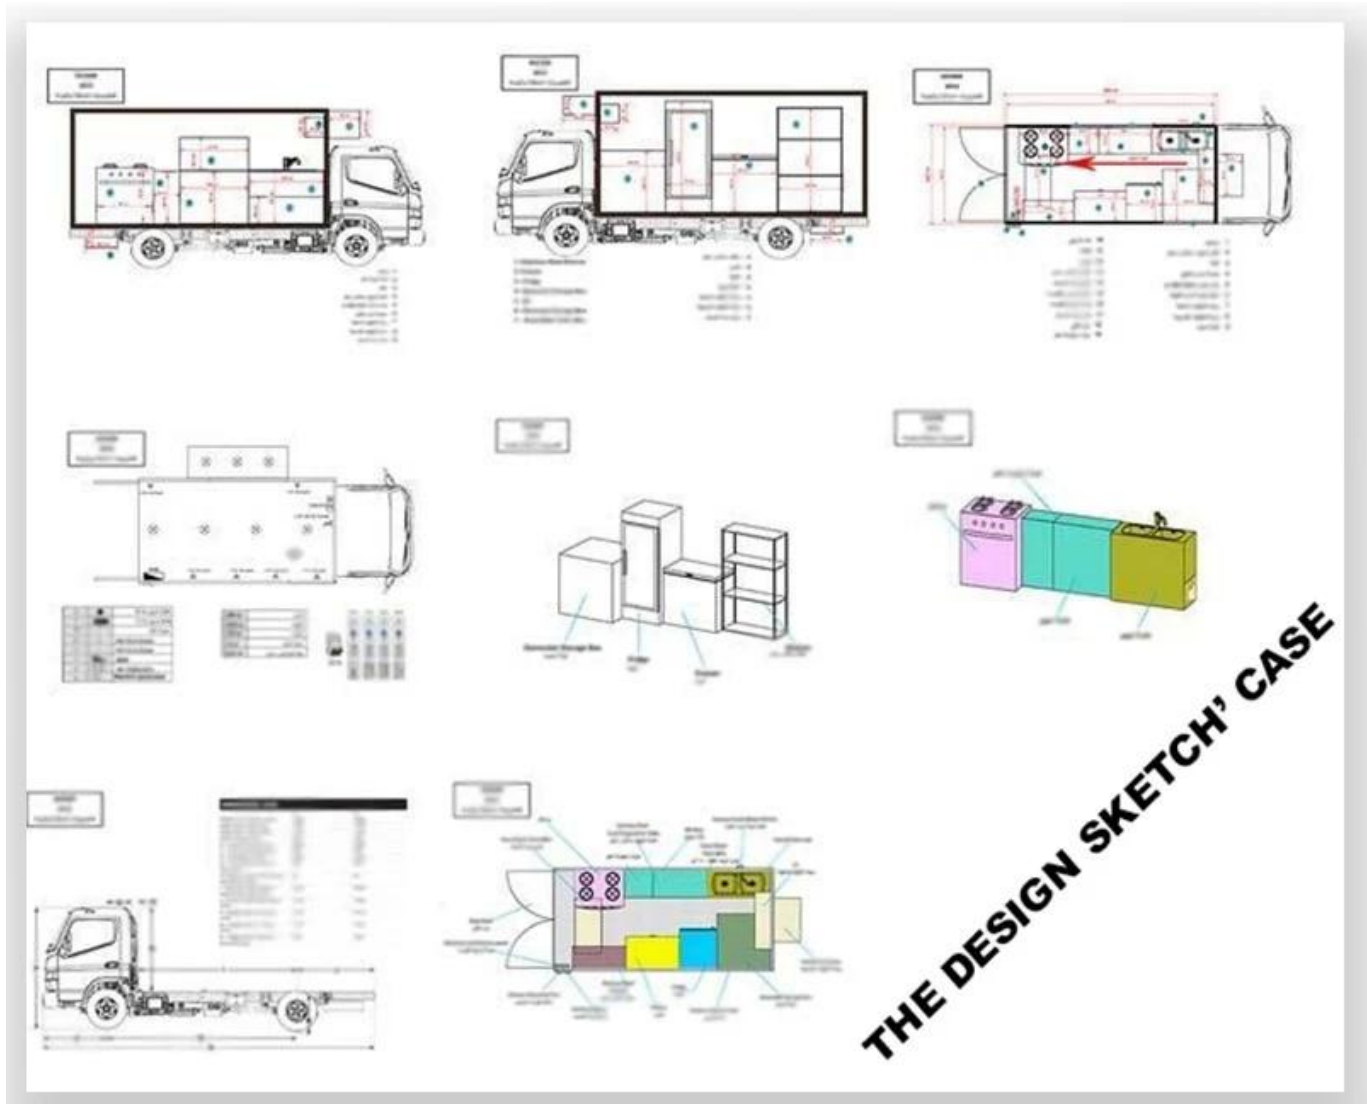

OTHER'S TYPE