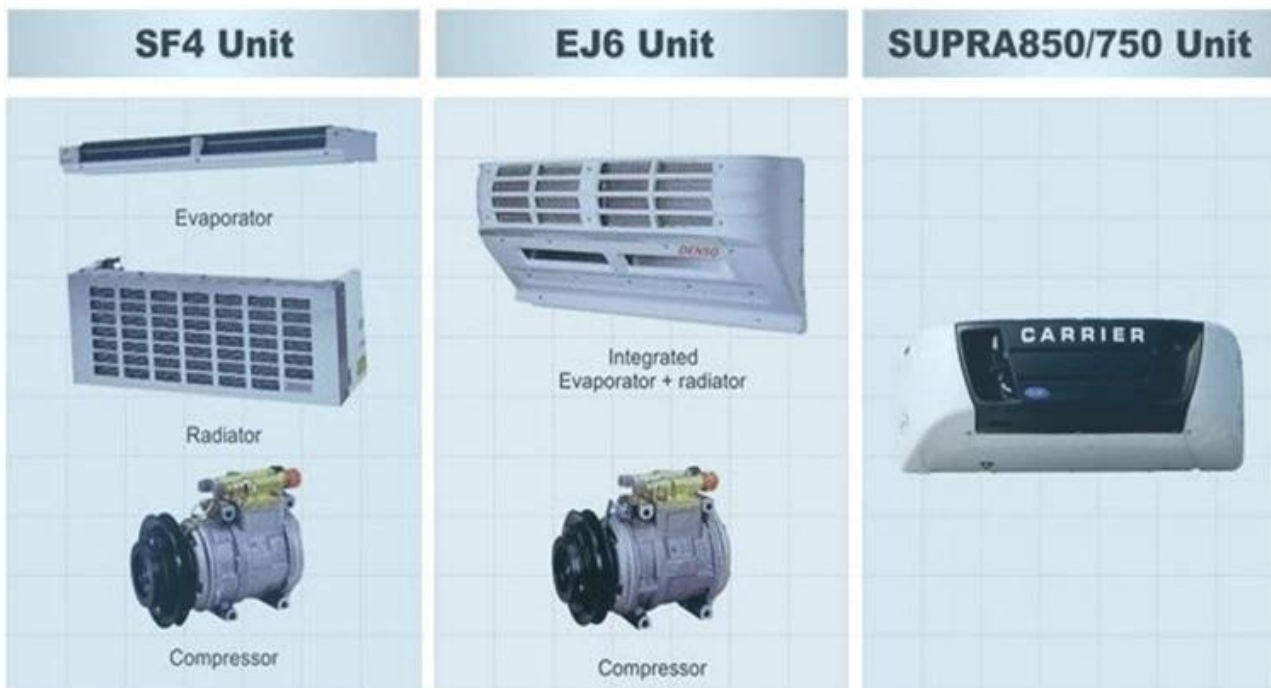

EQ1060TJ20D3			
Weight (Kg)	6360	Volume (m³)	15
Weight (Kg)	3740	Dimensions (mm)	5970×1960×2950
Weight (Kg)	3	Dimensions (mm)	4172×1880×1900
Temp. Range (°C)	19/15	Temp. Range (°C)	
Temp. Range (°C)	2	Temp. Range (°C)	3300
Weight (Kg)		Speed (Km / h)	95
EQ1060TJ20D3			
Weight (Kg)		Volume (m³)	
Dimensions (mm)	5820×1940×2080	Dimensions (mm)	6 + 1
Temp. Range (°C)	19/15	Temp. Range (°C)	7.00-16
Weight (Kg)		Dimensions (mm)	1506
		Dimensions (mm)	1466
Weight (Kg)		Temp. Range (°C)	
Weight (Kg)		Volume (ml)	
CY4102-C3F		3856	70

Refrigerator unit

Remark: the refrigerator unit can be chose as per your requirements, our recommend is include KV and VIENTseries from American, FRP brand from Tai Wan.China,KY/K brand from China, of course, can choose Japan brand.