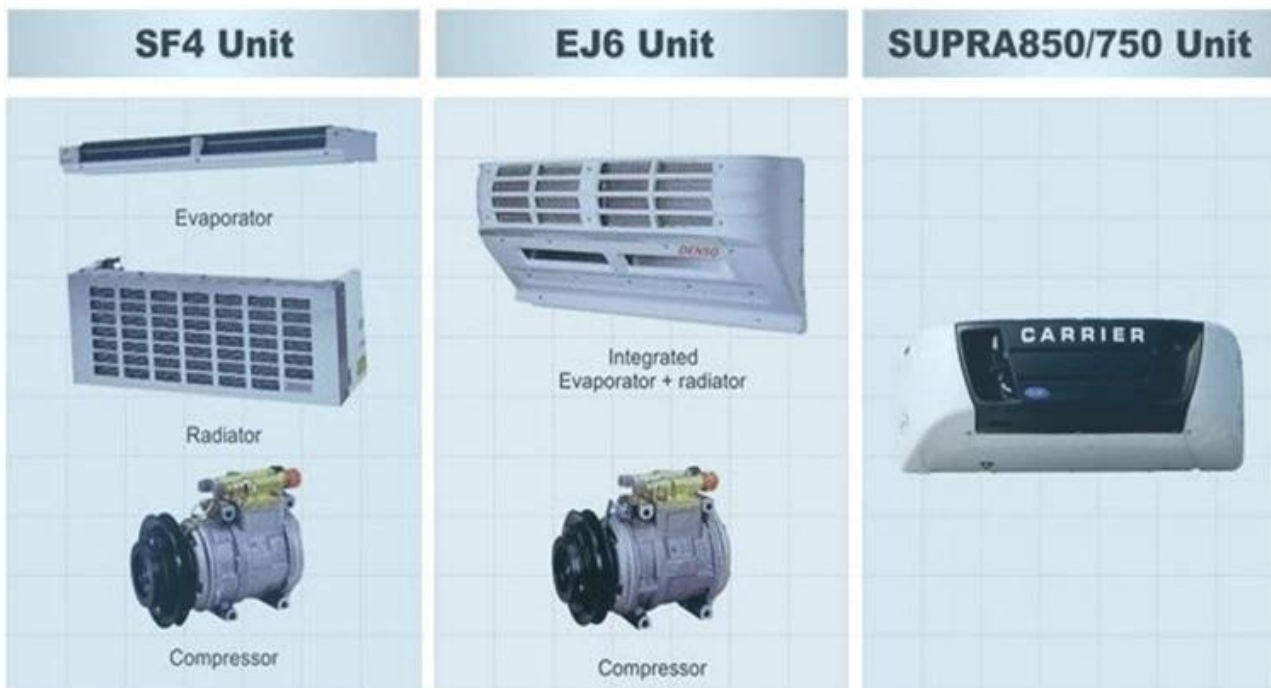

EQ1060TJ20D3			
Weight (Kg)	6360	Height (mm)	15
Weight (Kg)	3740	Dimensions (mm)	5970×1960×2950
Weight (Kg)	3	Dimensions (mm)	4172×1880×1900
Temperature (°C)	19/15	Dimensions (mm)	
Weight (Kg)	2	Dimensions (mm)	3300
Weight (Kg)		Speed (Km / h)	95
EQ1060TJ20D3			
Weight (Kg)		Dimensions (mm)	
Dimensions (mm)	5820×1940×2080	Dimensions (mm)	6 + 1
Temperature (°C)	19/15	Dimensions (mm)	7.00-16
Weight (Kg)		Dimensions (mm)	1506
		Dimensions (mm)	1466
Weight (Kg)		Dimensions (mm)	
Weight (Kg)		Dimensions (mm)	
CY4102-C3F		3856	70

Refrigerator unit

Remark: the refrigerator unit can be chose as per your requirements, our recommend is include KV and VIENTseries from American, FRP brand from Tai Wan.China,KY/K brand from China, of course, can choose Japan brand.