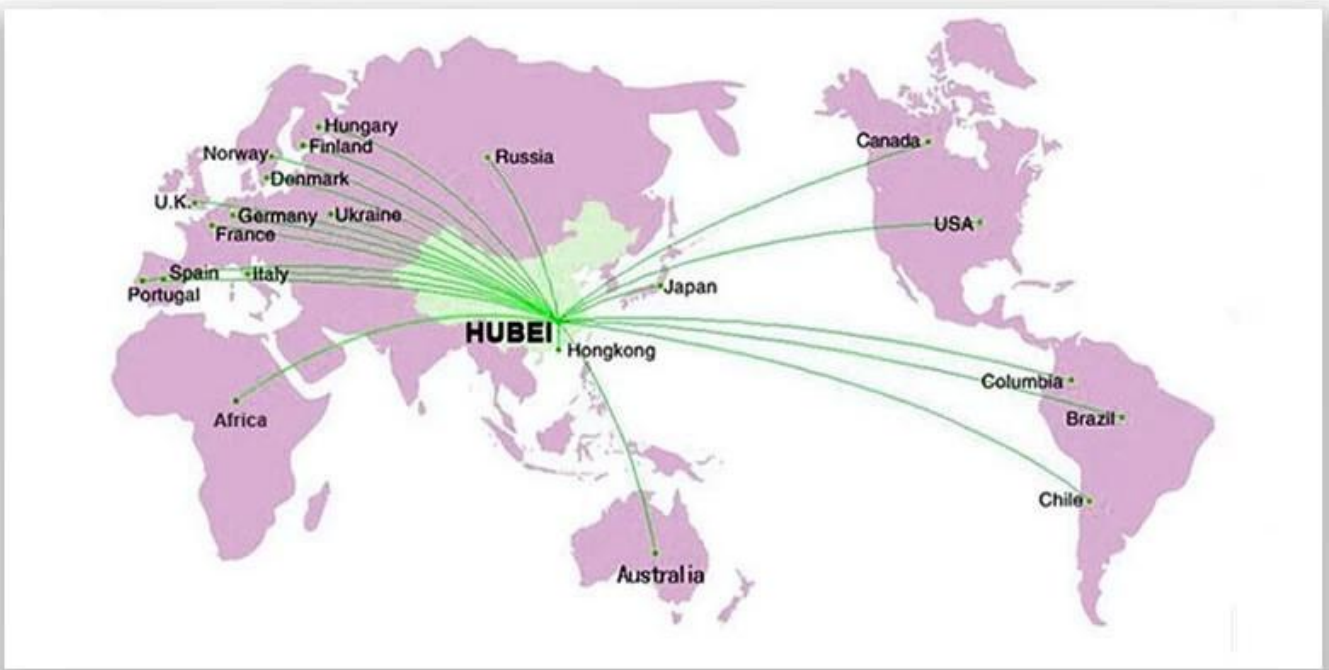

FRAME PARSING

PICTURE AT WORKING

ALWAYS HARD TO DO THE BEST!

FACTORY OVERVIEW

WORKSHOP DISPLAY

OUR CERTIFICATION

Why Choose Us?

1. 工厂占地面积 25000 亩
 2. 工厂拥有 Afrian 生产线
 3. 工厂拥有 10 条生产线
 4. 工厂拥有 10 条生产线
 5. 工厂拥有 10 条生产线
- “ ”

PACKAGING & SHIPPING

OUR MARKET

CLIENTS INVISTING

CONTACT US

Steven.wang

Tel:+86 722 3229822

Mobile:++86 18808666258

Email: steven@chinacyalestruck.com