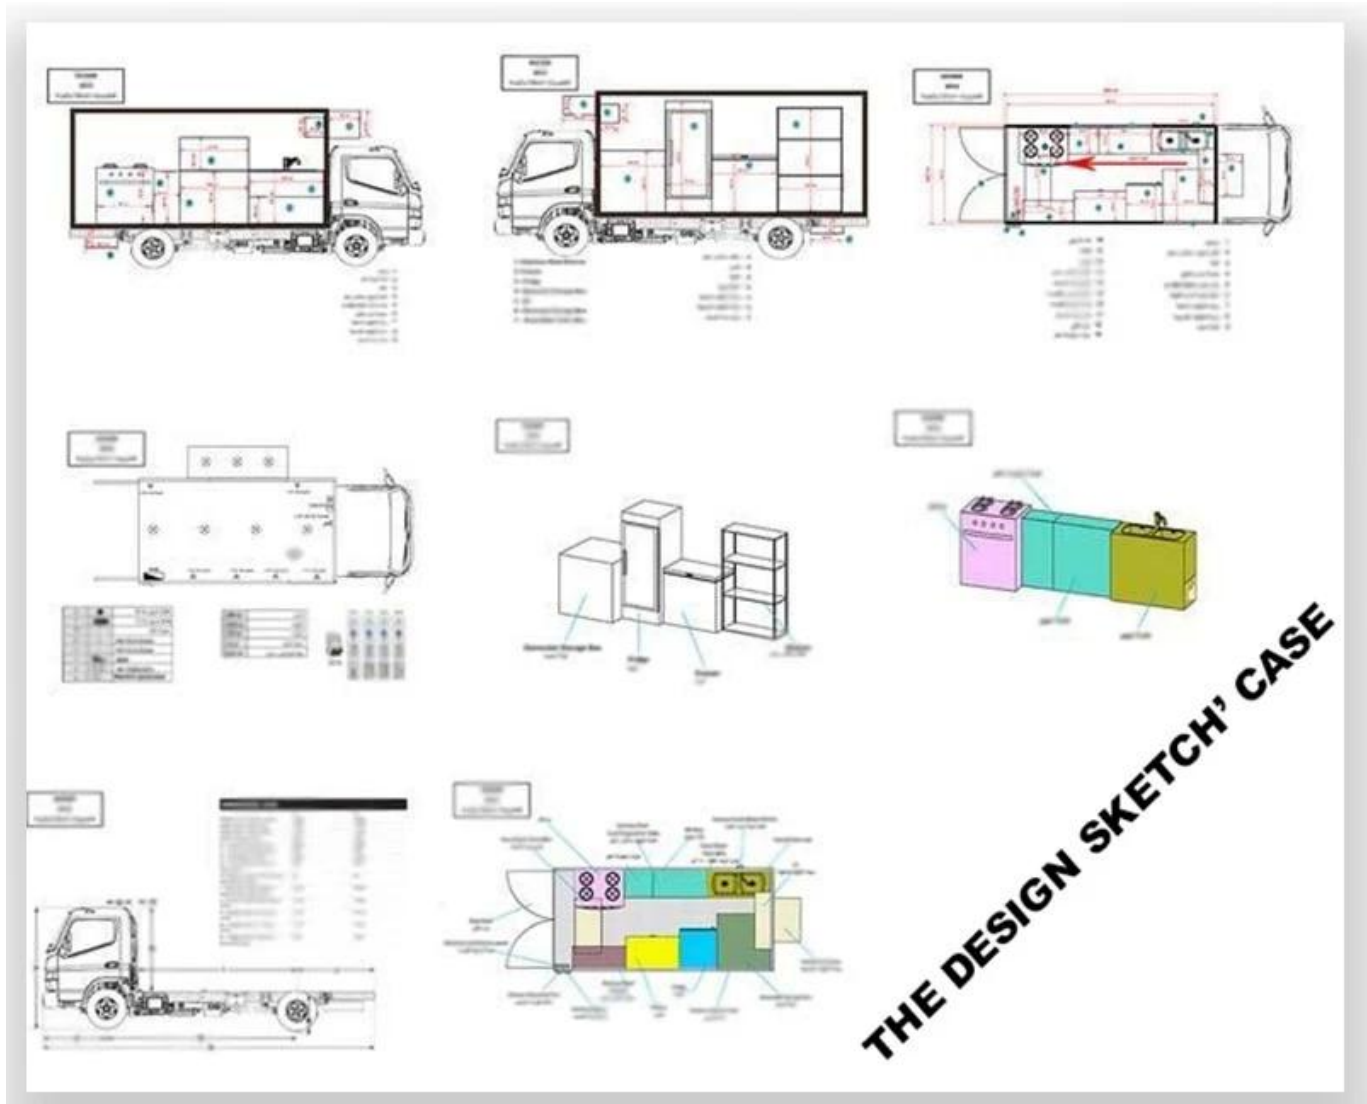

□□□□□□□□□□□□□□□□

□□ □□ □

□□□□□□□□□□□□□□□□

□□□□□□□□□□□□□□□□

Production Name: Mobile food truck
Production brand: Dongfeng brand
Drive direction: Left hand drive
Production model: HCQ5040XCCDFA
Overall size(mm): 5995 * 2090 * 3300
Cabinet size(mm): 4200x1800x1850
Bear Weight: 2T ~ 3.5T
Gearbox: 5 forward and 1 reverse
Engine model: CY4102-C3F
Spray Color: Any Color

Food truck description

truckexternal; LED USB; 105A 220V 15m;

LED screen.Truck

FOOD TRUCK DISPLAY

OTHER'S TYPE

More

Hubei ChenYuan Special Auto Co., LTD

Foton Brand mobile food truck
Overall dimensions(mm): 4730*1780*2630
Cabinet size(mm):2900*1720*1810

More

Hubei ChenYuan Special Auto Co., LTD

IVECO Brand mobile food truck
Overall dimensions(mm): 5995x2370x3200
Cabinet size(mm):3650x2120x1960

More

Hubei ChenYuan Special Auto Co., LTD

FOOD TRAILER
Overall dimensions(mm): 5630*2130*2500

More

Hubei ChenYuan Special Auto Co., LTD

DONGFENG Brand mobile food truck
Overall dimensions(mm): 5995 * 2090 * 3300
Cabinet size(mm):4200x1800x1850

WORKSHOP DISPLAY

OUR CERTIFICATION

Why Choose Us?

1. 工厂占地面积 25000 亩
2. 工厂拥有 Afrian 生产线
3. 工厂拥有 10 条生产线
4. 工厂拥有...
5. 工厂拥有... “...”