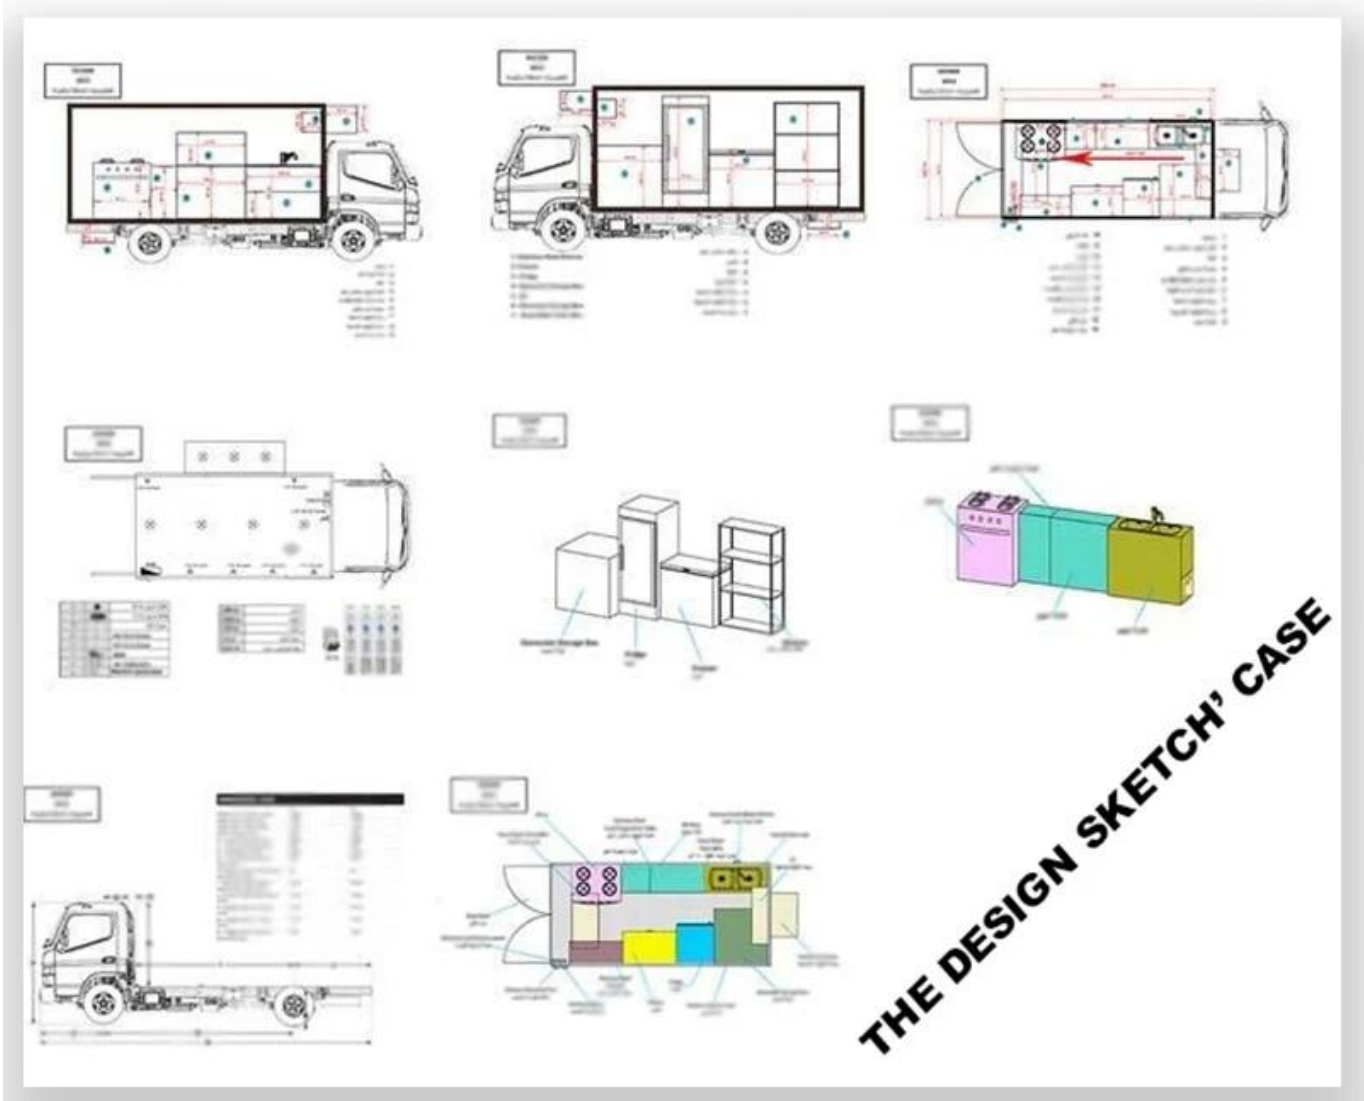

Main Specification

尺寸	长/mm	4850×1810×2560
	宽/mm	2700x1600x1800
	GVW	1990
	轴距	2760
	轴角/°	13°37'
	轴距/mm	2760
配置	配置	配置
	配置	配置

EQ	Model	EQ1021TFJ53
	Year	2021
	Configuration	4x2 LHD
	Engine	IV
	Wheelbase/mm	2500
	Tires	165 / 70R14
	Capacity	1000
	Max Speed	50 km/h
	Max Torque	110
Engine	Model	BG10-07
	Power / HP	70
	Displacement / ml	1012
	Max Torque	108 N·m
	Max Torque RPM	3000
Options	LED lighting, 5 USB ports, 105A battery, 220V power, 15m length, LOGO display	

Food truck description

truckexternal LED lighting, 5 USB ports, 105A battery, 220V power, 15m length, LOGO display

LED screen.Truck

FOOD TRUCK DISPLAY

OTHER'S TYPE

More

Hubei ChenYuan Special Auto Co., LTD

Foton Brand mobile food truck
Overall dimensions(mm): 4730*1780*2630
Cabinet size(mm):2900*1720*1810

More

Hubei ChenYuan Special Auto Co., LTD

CHERRY Brand mobile food truck
Overall dimensions(mm): 4730*1780*2630
Cabinet size(mm):2900*1720*1810

More

Hubei ChenYuan Special Auto Co., LTD

CHANGAN Brand mobile food truck
Overall dimensions(mm): 4730*1780*2630
Cabinet size(mm):2900*1720*1810

More

Hubei ChenYuan Special Auto Co., LTD

IVECO Brand mobile food truck
Overall dimensions(mm): 5995x2370x3200
Cabinet size(mm):3650x2120x1960

More

Hubei ChenYuan Special Auto Co., LTD

FOOD TRAILER
Overall dimensions(mm): 5630*2130*2500