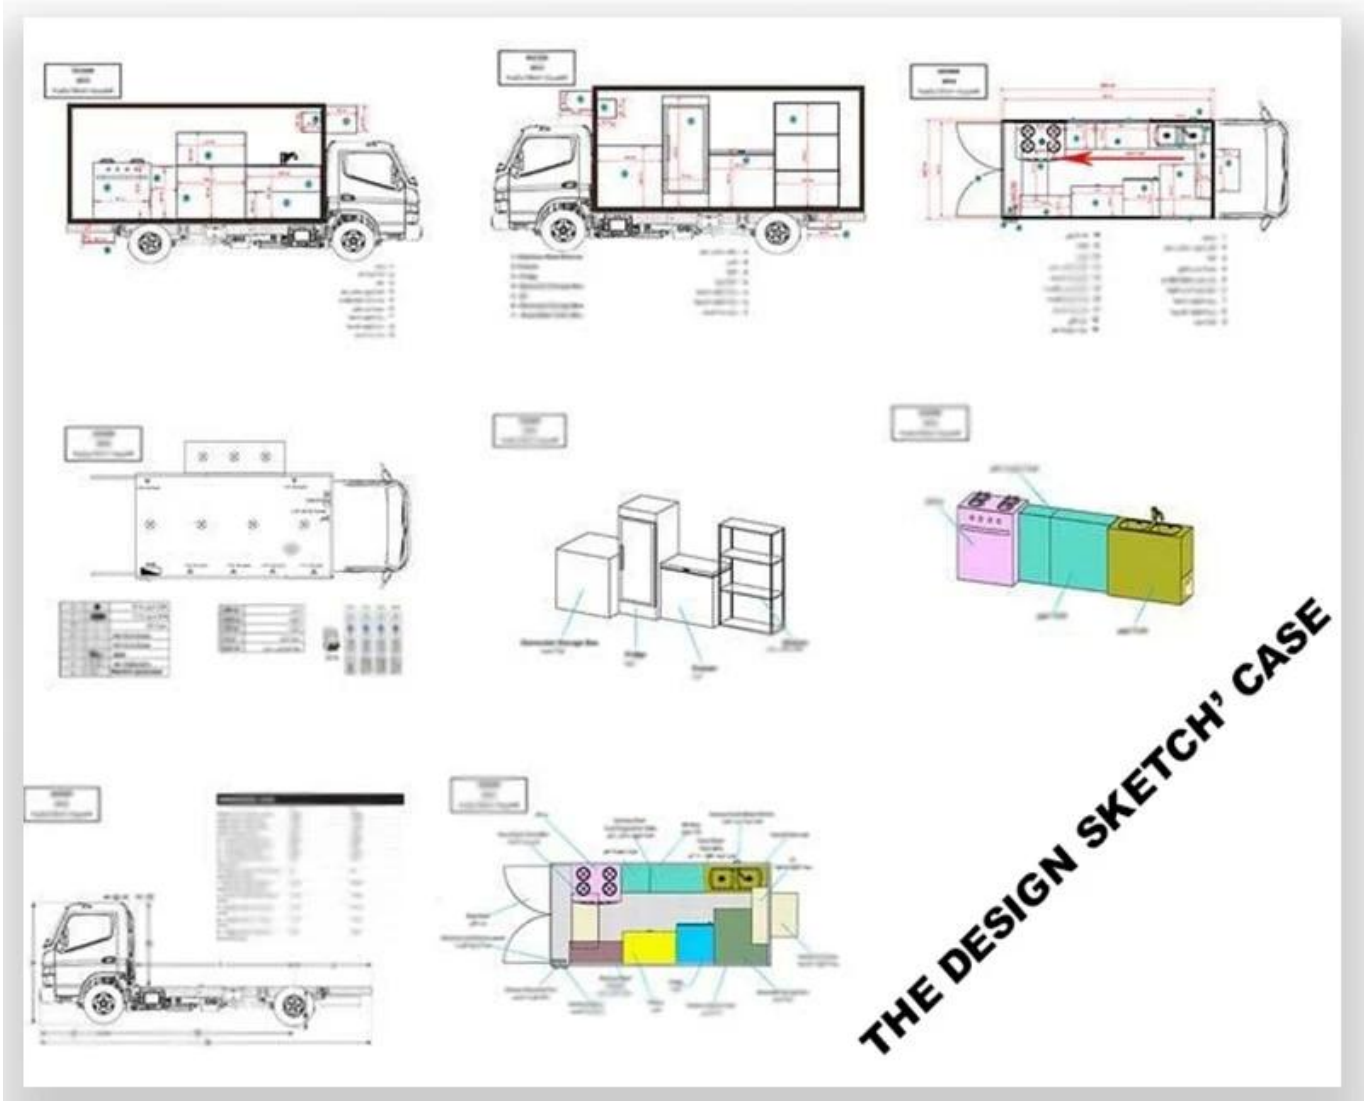

OTHER'S TYPE