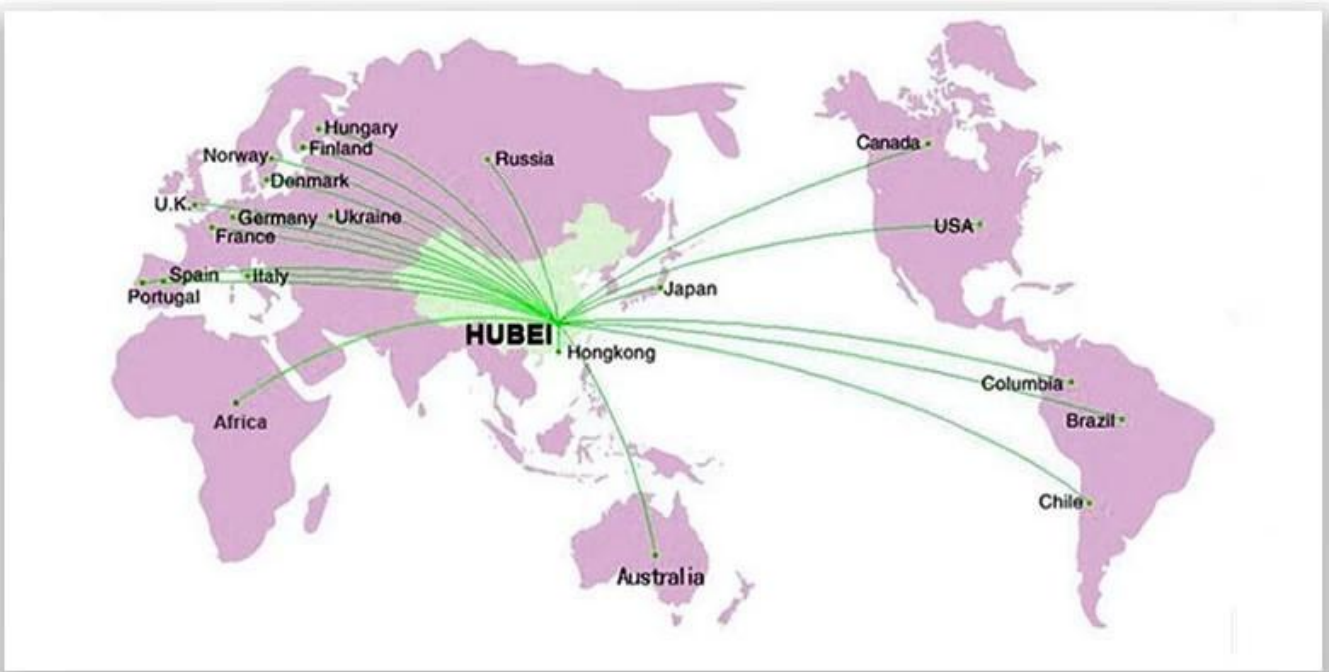

PACKAGING & SHIPPING

OUR MARKET

CLIENTS INVISTING

CONTACT US

Steven.wang

Tel:+86 722 3229822

Mobile:++86 18808666258

Email: steven@chinacyalestruck.com