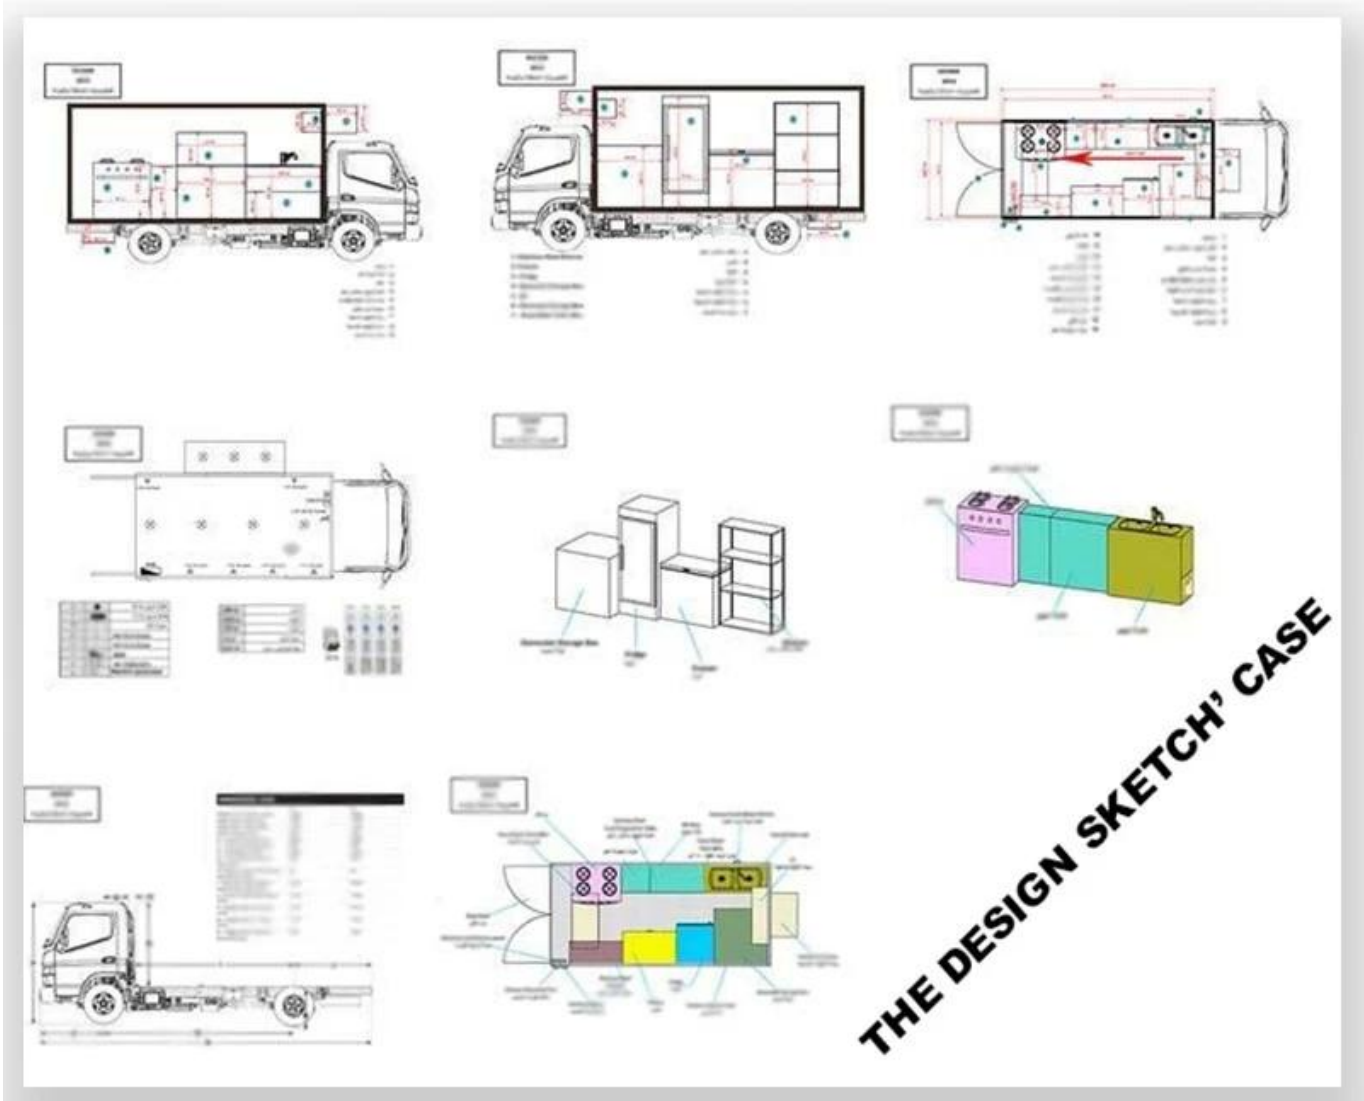

Main Specification

产品名称			
产品型号	BJ1036V5JV5-D1		
GVW	2550	额定载重Kg	860
整备质量kg	1560	座位数	2
外形尺寸mm	5130×1780×2630	内部尺寸mm	3000 * 1780 * 1810
前/后轮距mm	39/20	F / R轮距mm	
轴距	2	轴距mm	3070
最高车速		最高车速Km / h	115
其他配置			
产品型号	BJ1036V5JV5-D1		
品牌		产地	

Model	175R14LT 8PR	Wheels	4
Wheelbase (mm)	1338	Overall length (mm)	1375
Weight	1100	Capacity	1000
Max speed	50 km/h (100 km/h)		
Max load	1000 kg		
Engine specifications	Engine model: J469Q-1AE9		
	Displacement	1249	
	Power (Kw)	64	
	Torque	118N.m / 6000rpm	
	Transmission	Manual	

Food truck description

truckexternal; LED; USB; 105A; 220V; 15m; ;

LED screen.Truck

FOOD TRUCK DISPLAY

OTHER'S TYPE

More

Hubei ChenYuan Special Auto Co., LTD

Foton Brand mobile food truck
Overall dimensions(mm): 4730*1780*2630
Cabinet size(mm):2900*1720*1810

More

Hubei ChenYuan Special Auto Co., LTD

IVECO Brand mobile food truck
Overall dimensions(mm): 5995x2370x3200
Cabinet size(mm):3650x2120x1960

More

Hubei ChenYuan Special Auto Co., LTD

FOOD TRAILER
Overall dimensions(mm): 5630*2130*2500