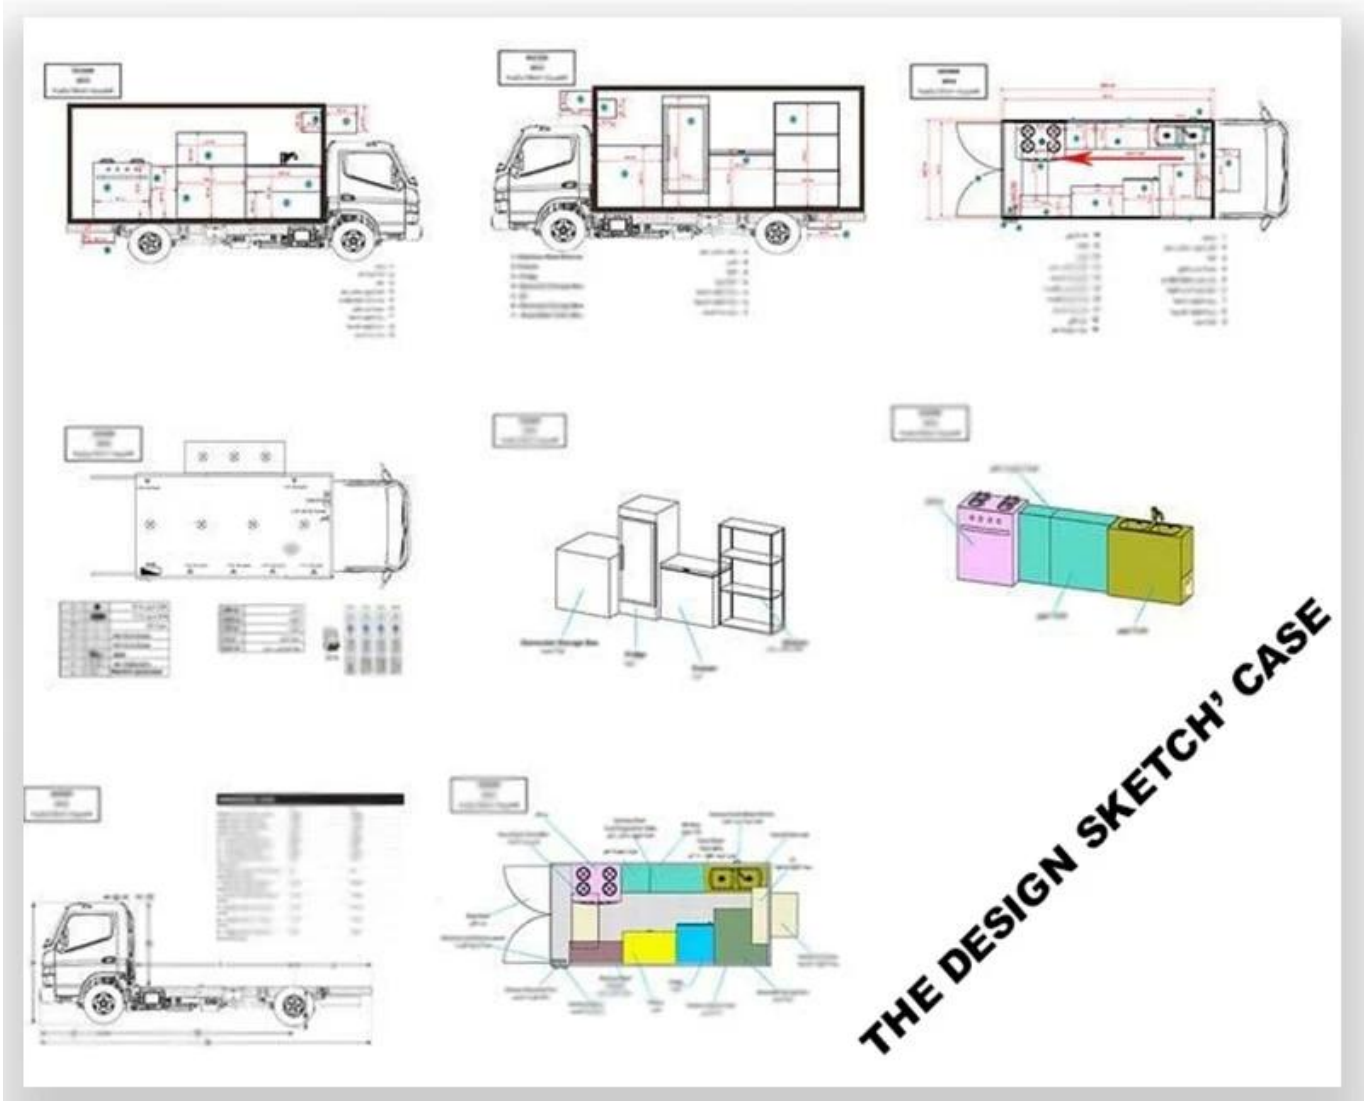

## Food truck description

truckexternal; LED USB; 105A 220V 15m;

OTHER'S TYPE

辰远专汽  
CHENYUAN-AUTO

More

Hubei ChenYuan Special Auto Co., LTD

Foton Brand mobile food truck  
Overall dimensions(mm): 4730\*1780\*2630  
Cabinet size(mm):2900\*1720\*1810

CHANGAN Brand mobile food truck  
Overall dimensions(mm): 4730\*1780\*2630  
Cabinet size(mm):2900\*1720\*1810

辰远专汽  
CHENYUAN-AUTO

More

Hubei ChenYuan Special Auto Co., LTD

IVECO Brand mobile food truck  
Overall dimensions(mm): 5995x2370x3200  
Cabinet size(mm):3650x2120x1960