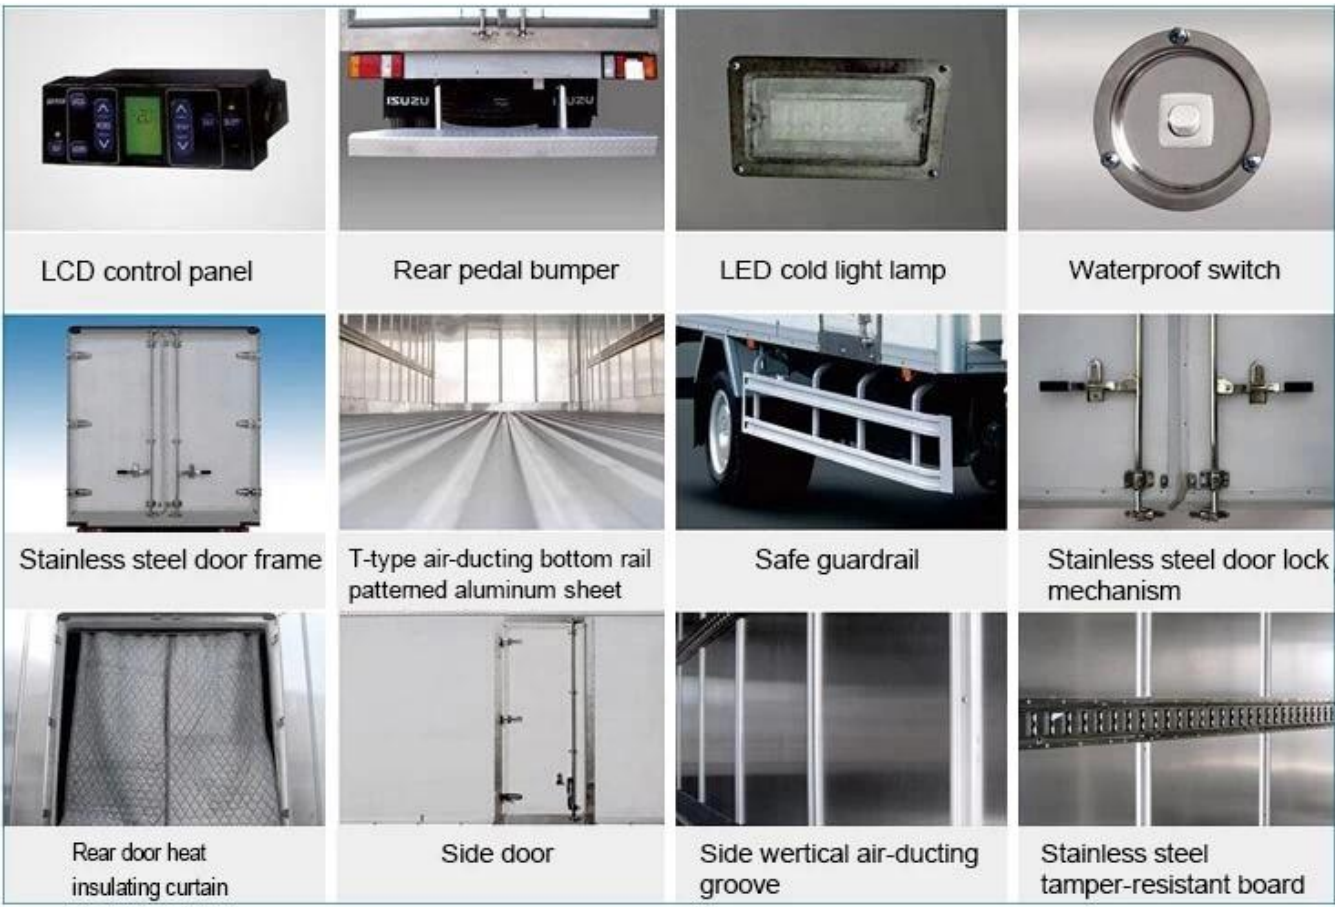

Other Applicable Configurations:

More Products

More

Hubei ChenYuan Special Auto Co., LTD

BRAND: ISUZU BRAND/600P SERIES

Van body size(mm): 4200×1750×1750

Load capacity(ton): 4 Tons

Refrigeration temperature(°C): -18