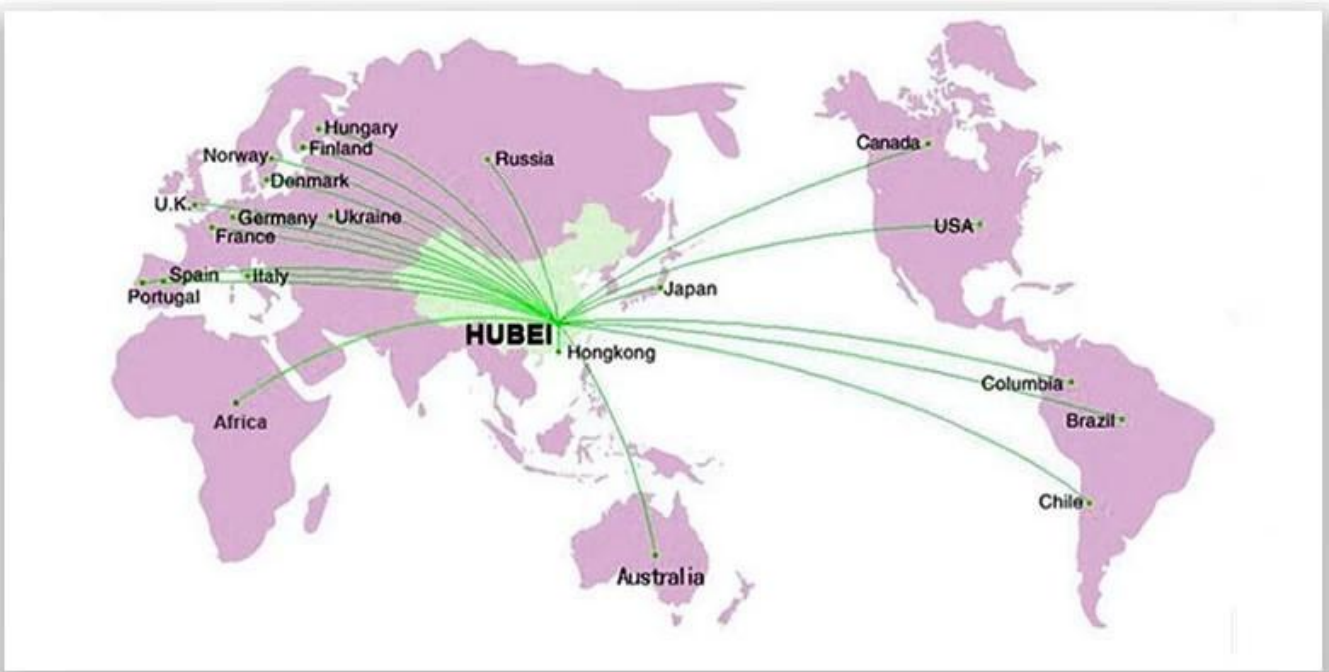

## PACKAGING & SHIPPING

OUR MARKET

CLIENTS INVISTING

CONTACT US

**Steven.wang**

Tel:+86 722 3229822

Mobile:++86 18808666258

Email: [steven@chinacyalestruck.com](mailto:steven@chinacyalestruck.com)