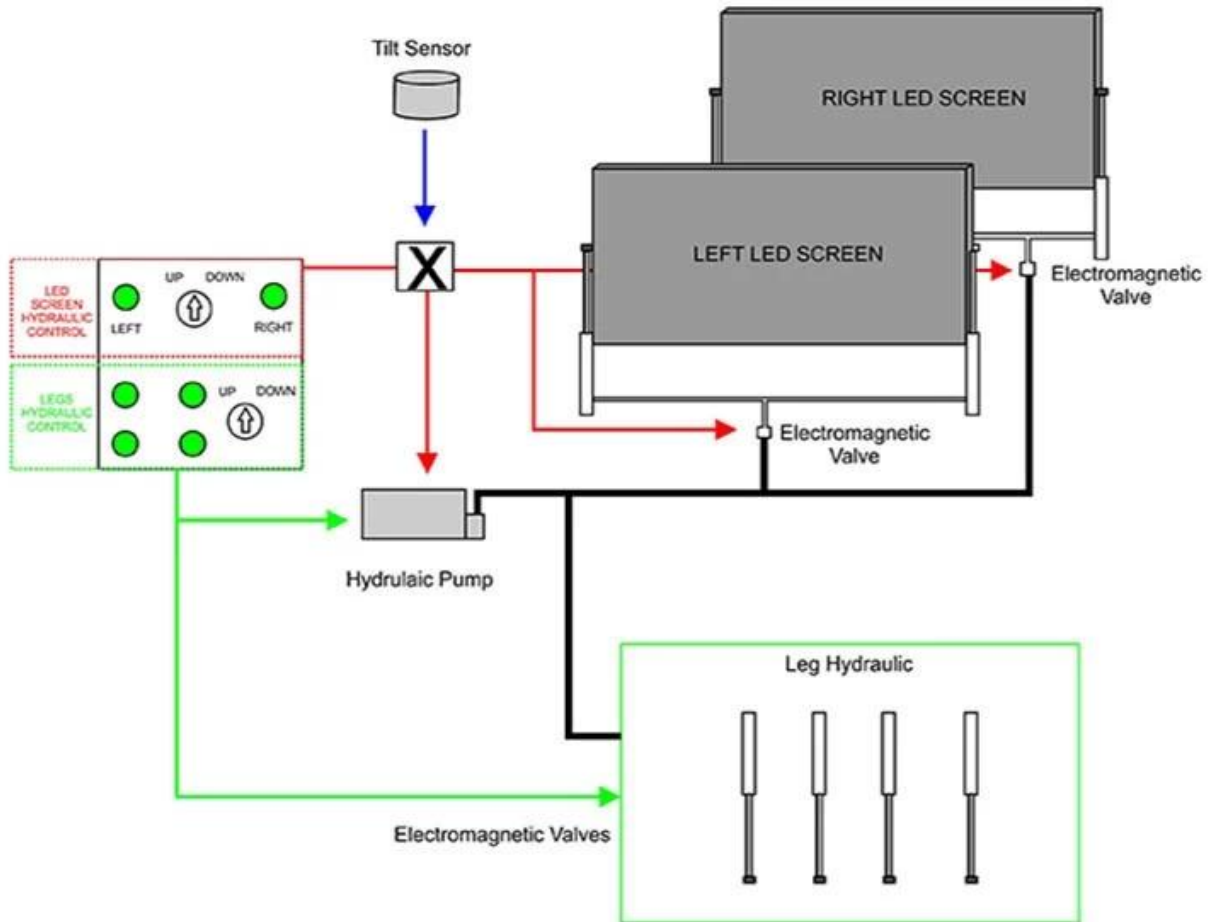

Tilt Sensor Installation Diagram