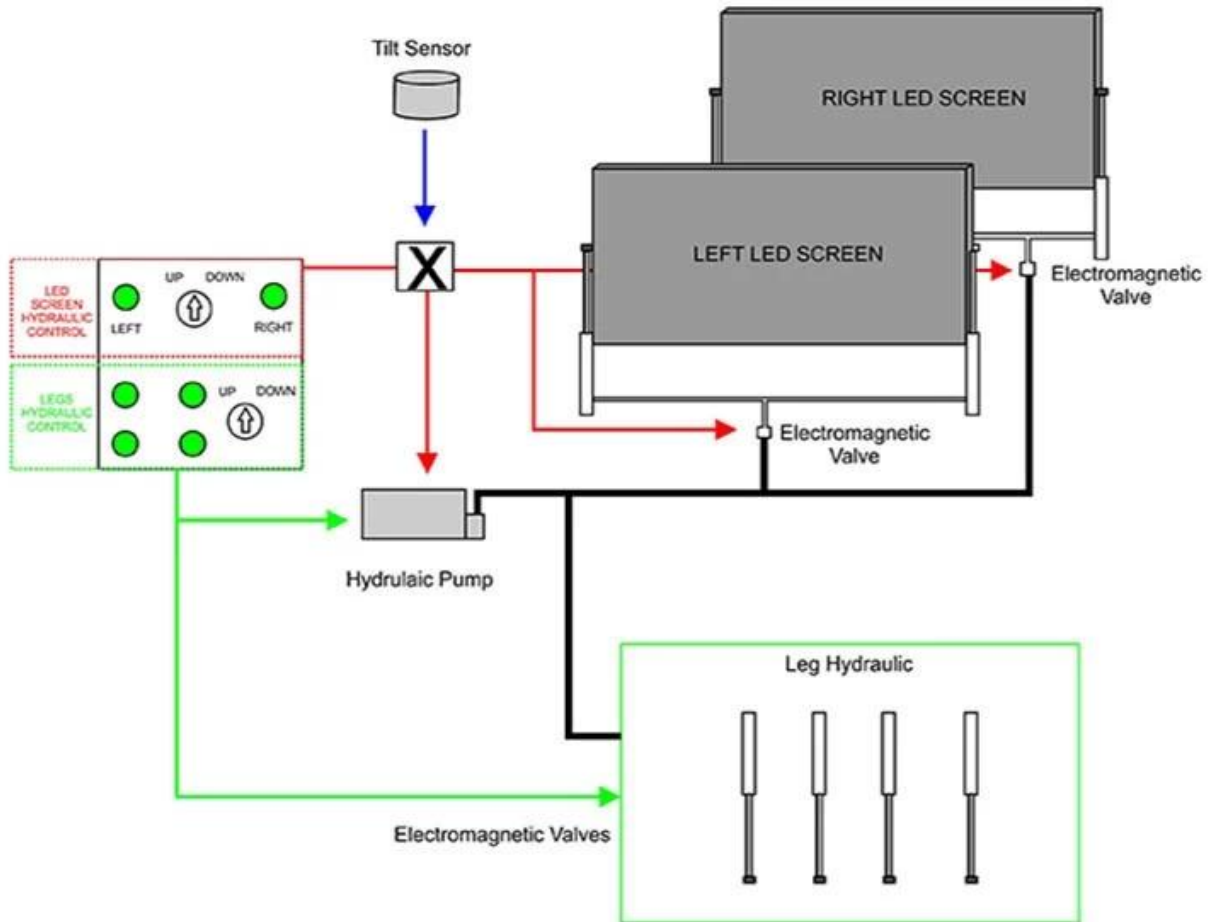

**MOBILE LED TRUCK**

Scanning mode:1/8 Scanning  
 Point spacing (mm) :6  
 Module pixel (point):32\*32  
 Module Size (mm) :192\*192  
 Pixel density (point /m2):27777  
 Structural characteristics:Lamp drive in one  
 brightness(CD/M2):≥5800  
 Module weight(Kg):0.335  
 Maximum current(A):6.94  
 Whole screen power(W/m2): 942  
 Optimal sight distance (m):≥6

Type of lamp tube:SMD3535  
 Attenuation rate:≤15%  
 Average time free time: ≥10 thousand hours  
 Blind rate: <0.0001, The factory is 0  
 Viewing angle(°):  
 Level: 140°  
 Vertical: 130°  
 DriveIC: Constant current drive chip  
 Refresh rate(HZ): ≥ 960  
 Protection grade: IP65(Front)  
 Gray level (Bit) :13

# Tilt Sensor Installation Diagram

WORKSHOP DISPLAY

OUR CERTIFICATION