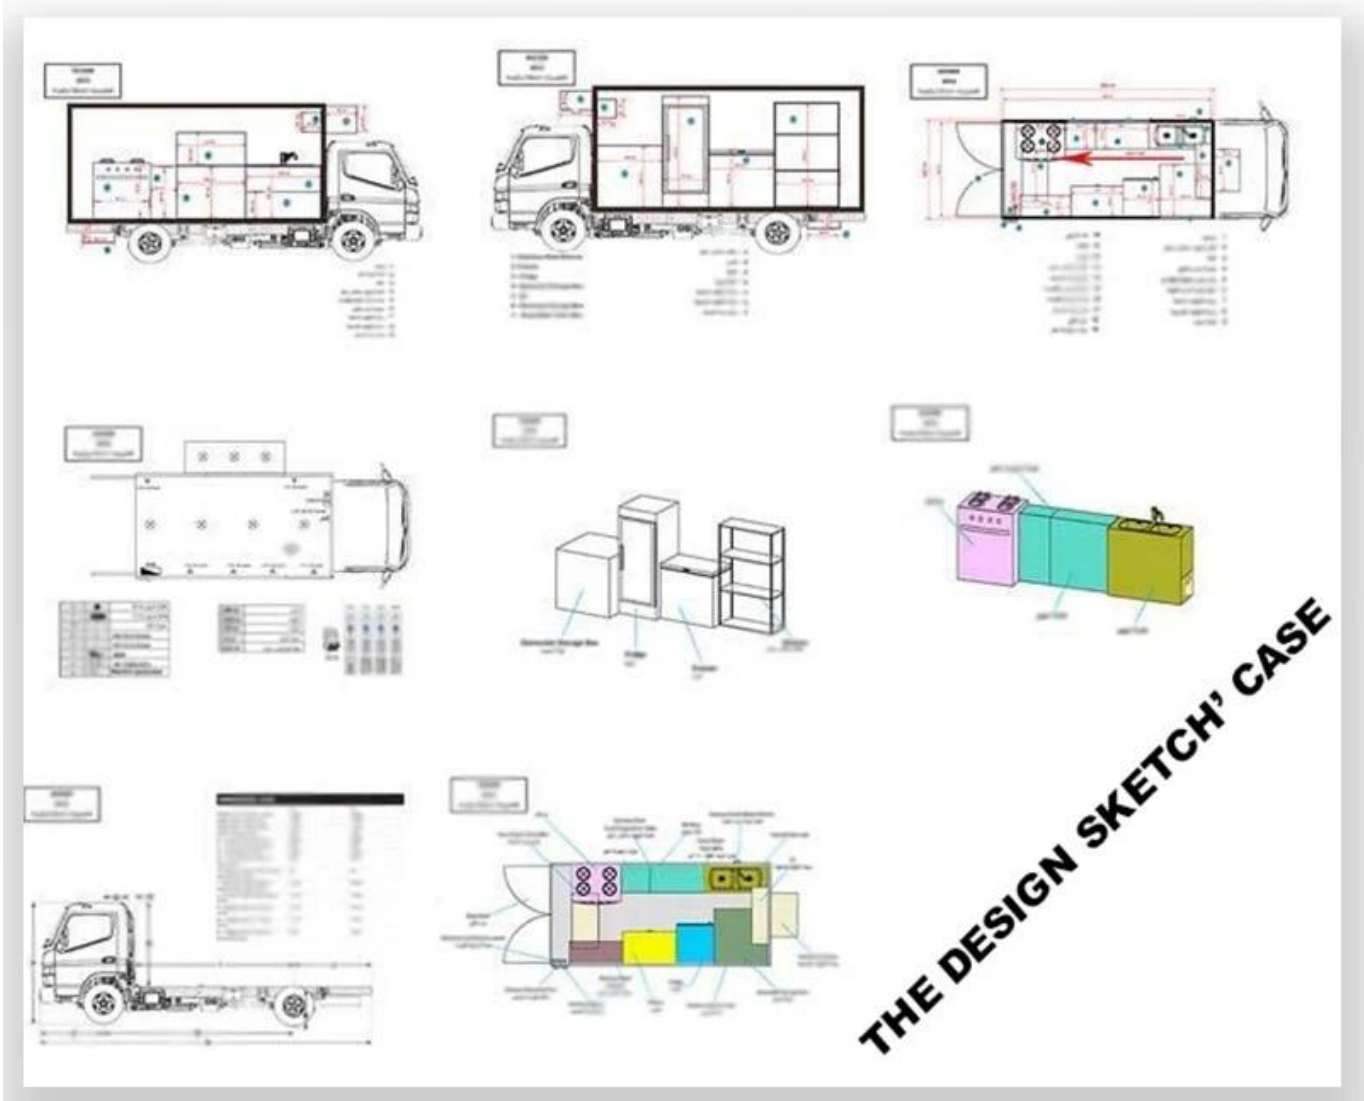

Production Name: Mobile food truck
Production brand: Dongfeng brand
Drive direction: Left hand drive
Production model: HCQ5040XCCDFA
Overall size(mm): 5995 * 2090 * 3300
Cabinet size(mm): 4200x1800x1850
Bear Weight: 2T ~ 3.5T
Gearbox: 5 forward and 1 reverse
Engine model: CY4102-C3F
Spray Color: Any Color

OTHER'S TYPE

More

Hubei ChenYuan Special Auto Co., LTD

Foton Brand mobile food truck
Overall dimensions(mm): 4730*1780*2630
Cabinet size(mm):2900*1720*1810

More

Hubei ChenYuan Special Auto Co., LTD

CHERRY Brand mobile food truck
Overall dimensions(mm): 4730*1780*2630
Cabinet size(mm):2900*1720*1810

More

Hubei ChenYuan Special Auto Co., LTD

CHANGAN Brand mobile food truck
Overall dimensions(mm): 4730*1780*2630
Cabinet size(mm):2900*1720*1810

More

Hubei ChenYuan Special Auto Co., LTD

IVECO Brand mobile food truck
Overall dimensions(mm): 5995x2370x3200
Cabinet size(mm):3650x2120x1960

More

Hubei ChenYuan Special Auto Co., LTD

FOOD TRAILER
Overall dimensions(mm): 5630*2130*2500

More

Hubei ChenYuan Special Auto Co., LTD

DONGFENG Brand mobile food truck
Overall dimensions(mm): 5995 * 2090 * 3300
Cabinet size(mm):4200x1800x1850