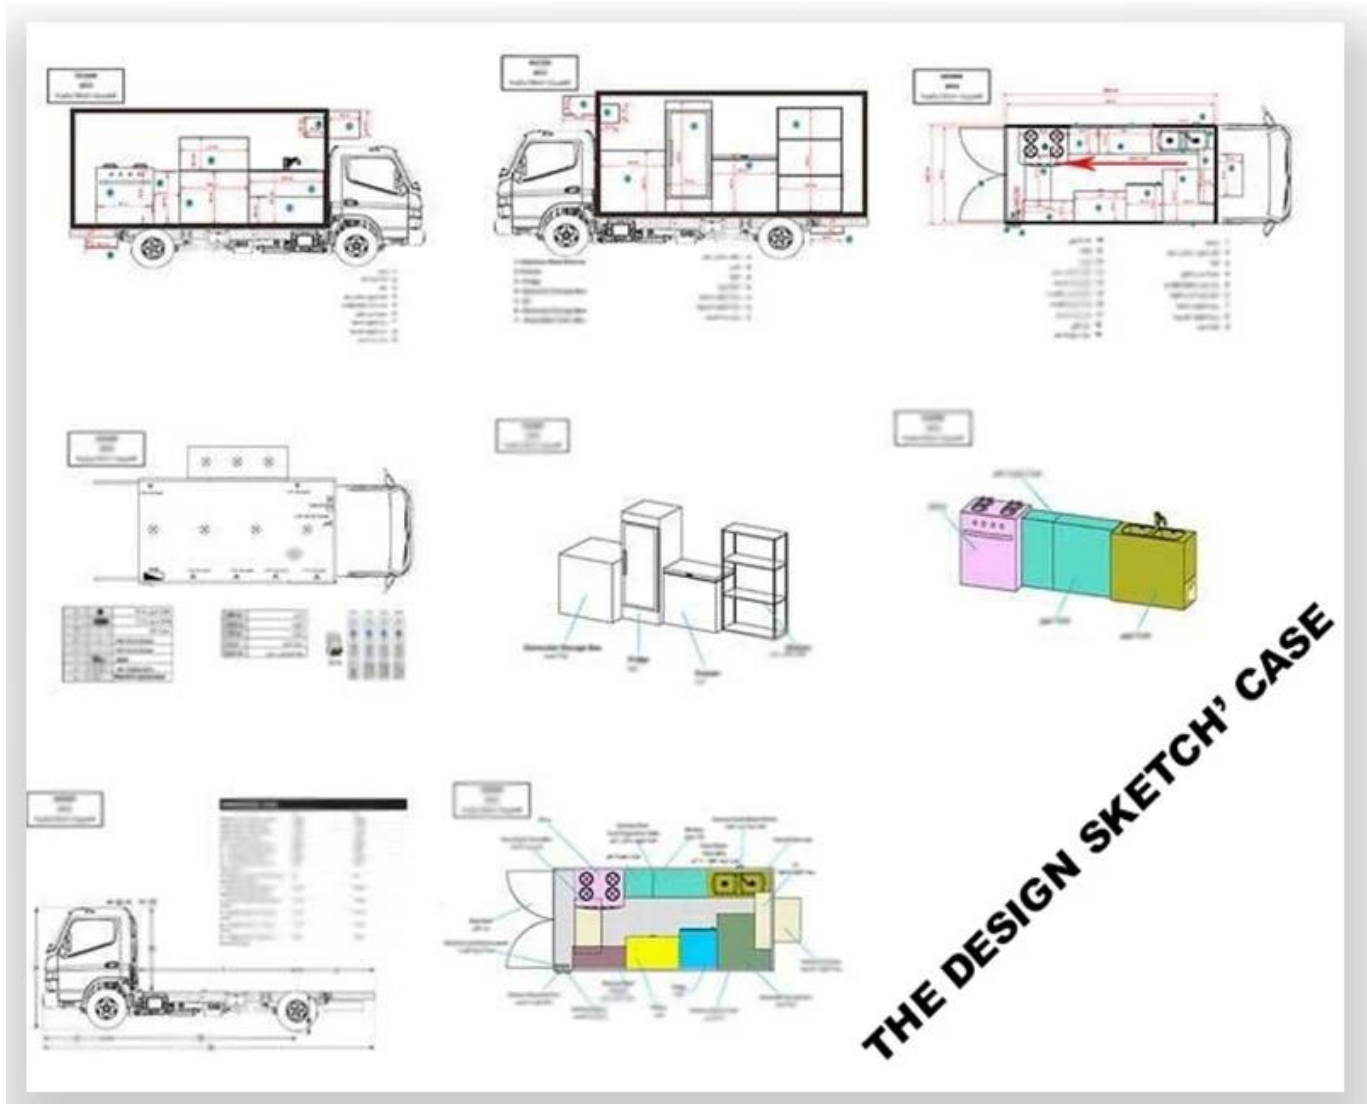

(0086) 18808666258

steven@chinacysalestruck.com

Main Specification

主要参数	
产品名称	程力威 (程力威) 厢式货车
底盘	CDW
尺寸 (长*宽*高)	5400 * 1850 * 2700 mm
GVW./Kerb Wt.	2790/250 kg

FOOD TRUCK DISPLAY

OTHER'S TYPE

More

Hubei ChenYuan Special Auto Co., LTD

Foton Brand mobile food truck
Overall dimensions(mm): 4730*1780*2630
Cabinet size(mm):2900*1720*1810

More

Hubei ChenYuan Special Auto Co., LTD

CHERRY Brand mobile food truck
Overall dimensions(mm): 4730*1780*2630
Cabinet size(mm):2900*1720*1810

More

Hubei ChenYuan Special Auto Co., LTD

CHANGAN Brand mobile food truck
Overall dimensions(mm): 4730*1780*2630
Cabinet size(mm):2900*1720*1810

More

Hubei ChenYuan Special Auto Co., LTD

IVECO Brand mobile food truck
Overall dimensions(mm): 5995x2370x3200
Cabinet size(mm):3650x2120x1960

More

Hubei ChenYuan Special Auto Co., LTD

FOOD TRAILER
Overall dimensions(mm): 5630*2130*2500

More

Hubei ChenYuan Special Auto Co., LTD

DONGFENG Brand mobile food truck
Overall dimensions(mm): 5995 * 2090 * 3300
Cabinet size(mm):4200x1800x1850