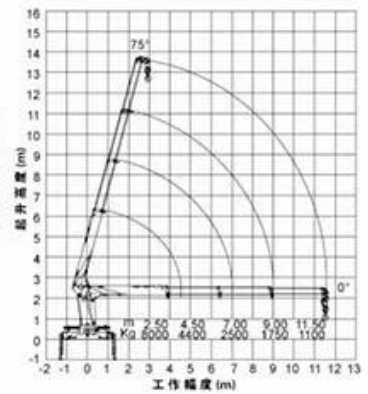

SQ5SK2Q

**STRAIGHT ARM WITH CRANE
SAMPLE**

SQ8SK3Q

SQ16SK4Q

As per a different requires from our customers, we will recommend a suitable type as referring in the selected truck, about the crane weight, we have many chooses, such as Straight arm: SQ2SK1Q/ SQ2SK2Q/SQ3.2SK1Q/SQ3.2SK2Q/SQ4SK3Q/SQ5SK2Q/SQ5SK3Q/SQ6.3SK3Q /SQ8SK3Q/SQ10SK3Q/SQ12SK3Q/SQ14SK4Q/SQ16SK5Q/SQ25SK2Q and so on.