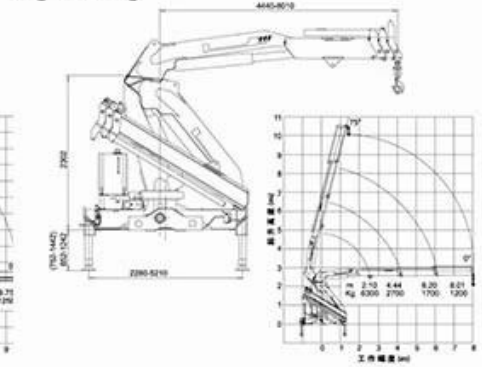

SQ6.3ZK2Q

**FOLDING ARM WITH CRANE
SAMPLE**