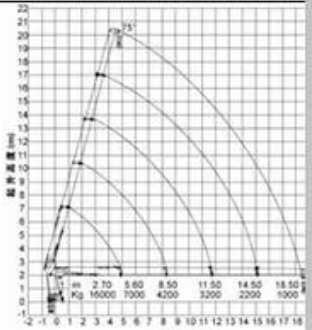

SQ6.3SK2Q

SQ5SK2Q

**STRAIGHT ARM WITH CRANE
SAMPLE**

SQ8SK3Q

SQ16SK4Q

As per a different requires from our customers, we will recommend a suitable type as referring in the selected truck, about the crane weight, we have many chooses, such as Straight arm: SQ2SK1Q/ SQ2SK2Q/SQ3.2SK1Q/SQ3.2SK2Q/SQ4SK3Q/SQ5SK2Q/SQ5SK3Q/SQ6.3SK3Q /SQ8SK3Q/SQ10SK3Q/SQ12SK3Q/SQ14SK4Q/SQ16SK5Q/SQ25SK2Q and so on.