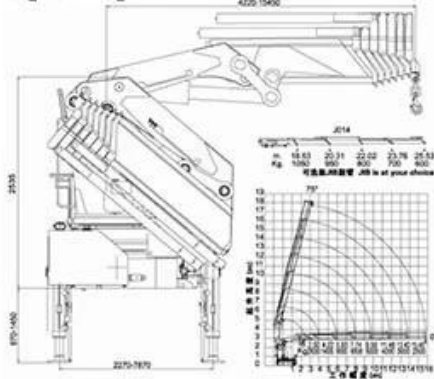

SQ5ZK2Q

SQ8ZK3Q

SQ6.3ZK2Q

**FOLDING ARM WITH CRANE
SAMPLE**

SQ10ZK3Q

SQ12ZK3Q

SQ25ZK6Q

As per a different requires from our customers, we will recommend a suitable type as refering in the selected truck, about the crane weight, we have many chooses, such as Folding arm: **SQ5ZK2Q/ SQ5ZK3Q/ SQ6.3ZK2Q/ SQ6.3ZK3Q/ SQ8ZK3Q/ SQ10ZK3Q/ SQ12ZK3Q/ SQ14ZK3Q/ SQ16ZK4Q/ SQ25ZK6Q** and so on.