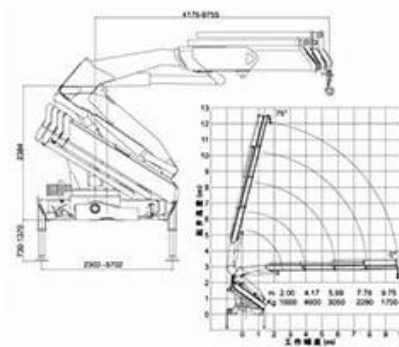

SQ6.3SK2Q

SQ5SK2Q

**STRAIGHT ARM WITH CRANE
SAMPLE**

SQ8SK3Q

SQ16SK4Q

As per a different requires from our customers, we will recommend a suitable type as referring in the selected truck, about the crane weight, we have many chooses, such as Straight arm: SQ2SK1Q/ SQ2SK2Q/SQ3.2SK1Q/SQ3.2SK2Q/SQ4SK3Q/SQ5SK2Q/SQ5SK3Q/SQ6.3SK3Q /SQ8SK3Q/SQ10SK3Q/SQ12SK3Q/SQ14SK4Q/SQ16SK5Q/SQ25SK2Q and so on.

SQ5ZK2Q

SQ8ZK3Q

SQ6.3ZK2Q

**FOLDING ARM WITH CRANE
SAMPLE**

SQ10ZK3Q

SQ12ZK3Q

SQ25ZK6Q

As per a different requires from our customers, we will recommend a suitable type as refering in the selected truck, about the crane weight, we have many chooses, such as Folding arm: **SQ5ZK2Q/ SQ5ZK3Q/ SQ6.3ZK2Q/ SQ6.3ZK3Q/ SQ8ZK3Q/ SQ10ZK3Q/ SQ12ZK3Q/ SQ14ZK3Q/ SQ16ZK4Q/ SQ25ZK6Q** and so on.