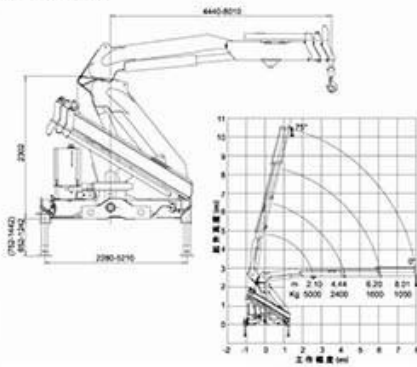

SQ5ZK2Q

SQ8ZK3Q

SQ6.3ZK2Q

**FOLDING ARM WITH CRANE
SAMPLE**

SQ10ZK3Q

SQ12ZK3Q

SQ25ZK6Q

As per a different requires from our customers, we will recommend a suitable type as refering in the selected truck, about the crane weight, we have many chooses, such as Folding arm: **SQ5ZK2Q/ SQ5ZK3Q/ SQ6.3ZK2Q/ SQ6.3ZK3Q/ SQ8ZK3Q/ SQ10ZK3Q/ SQ12ZK3Q/ SQ14ZK3Q/ SQ16ZK4Q/ SQ25ZK6Q** and so on.