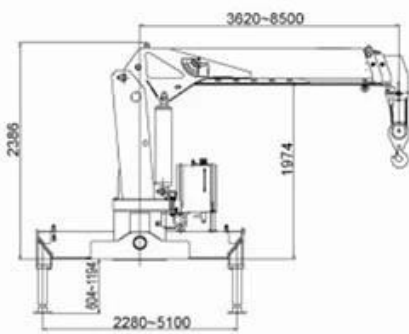

SQ6.3SK2Q

SQ5SK2Q

**STRAIGHT ARM WITH CRANE
SAMPLE**

SQ8SK3Q

SQ16SK4Q

As per a different requires from our customers, we will recommend a suitable type as referring in the selected truck, about the crane weight, we have many chooses, such as Straight arm: SQ2SK1Q/ SQ2SK2Q/SQ3.2SK1Q/SQ3.2SK2Q/SQ4SK3Q/SQ5SK2Q/SQ5SK3Q/SQ6.3SK3Q /SQ8SK3Q/SQ10SK3Q/SQ12SK3Q/SQ14SK4Q/SQ16SK5Q/SQ25SK2Q and so on.