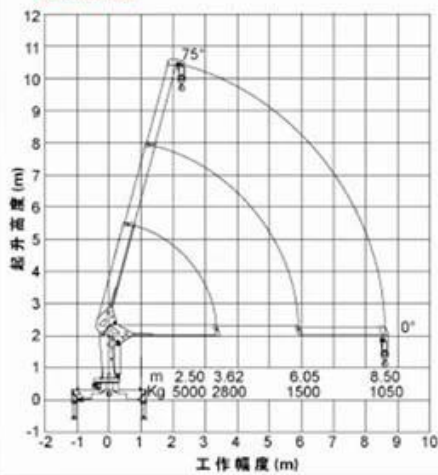

SQ5SK2Q

**STRAIGHT ARM WITH CRANE
SAMPLE**

SQ8SK3Q

SQ16SK4Q

As per a different requires from our customers, we will recommend a suitable type as referring in the selected truck, about the crane weight, we have many chooses, such as Straight arm: SQ2SK1Q/ SQ2SK2Q/SQ3.2SK1Q/SQ3.2SK2Q/SQ4SK3Q/SQ5SK2Q/SQ5SK3Q/SQ6.3SK3Q /SQ8SK3Q/SQ10SK3Q/SQ12SK3Q/SQ14SK4Q/SQ16SK5Q/SQ25SK2Q and so on.