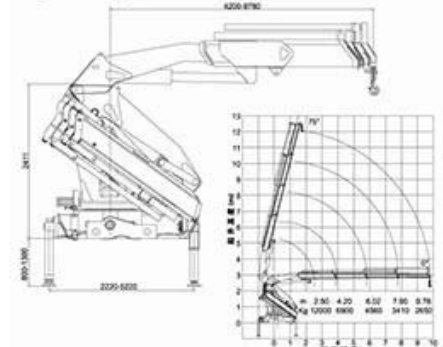

SQ6.3SK2Q

SQ5SK2Q

**STRAIGHT ARM WITH CRANE
SAMPLE**

SQ8SK3Q

SQ16SK4Q

As per a different requires from our customers, we will recommend a suitable type as referring in the selected truck, about the crane weight, we have many chooses, such as Straight arm: SQ2SK1Q/ SQ2SK2Q/SQ3.2SK1Q/SQ3.2SK2Q/SQ4SK3Q/SQ5SK2Q/SQ5SK3Q/SQ6.3SK3Q /SQ8SK3Q/SQ10SK3Q/SQ12SK3Q/SQ14SK4Q/SQ16SK5Q/SQ25SK2Q and so on.

SQ5ZK2Q

SQ8ZK3Q

SQ6.3ZK2Q

**FOLDING ARM WITH CRANE
SAMPLE**

SQ10ZK3Q

SQ12ZK3Q

SQ25ZK6Q

As per a different requires from our customers, we will recommend a suitable type as refering in the selected truck, about the crane weight, we have many chooses, such as Folding arm: **SQ5ZK2Q/ SQ5ZK3Q/ SQ6.3ZK2Q/ SQ6.3ZK3Q/ SQ8ZK3Q/ SQ10ZK3Q/ SQ12ZK3Q/ SQ14ZK3Q/ SQ16ZK4Q/ SQ25ZK6Q** and so on.