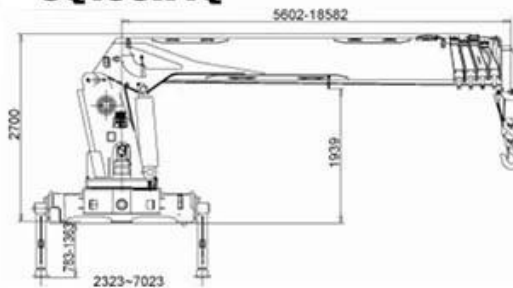

SQ6.3SK2Q

SQ5SK2Q

**STRAIGHT ARM WITH CRANE
SAMPLE**

SQ8SK3Q

SQ16SK4Q

As per a different requires from our customers, we will recommend a suitable type as referring in the selected truck, about the crane weight, we have many chooses, such as Straight arm: SQ2SK1Q/ SQ2SK2Q/SQ3.2SK1Q/SQ3.2SK2Q/SQ4SK3Q/SQ5SK2Q/SQ5SK3Q/SQ6.3SK3Q /SQ8SK3Q/SQ10SK3Q/SQ12SK3Q/SQ14SK4Q/SQ16SK5Q/SQ25SK2Q and so on.