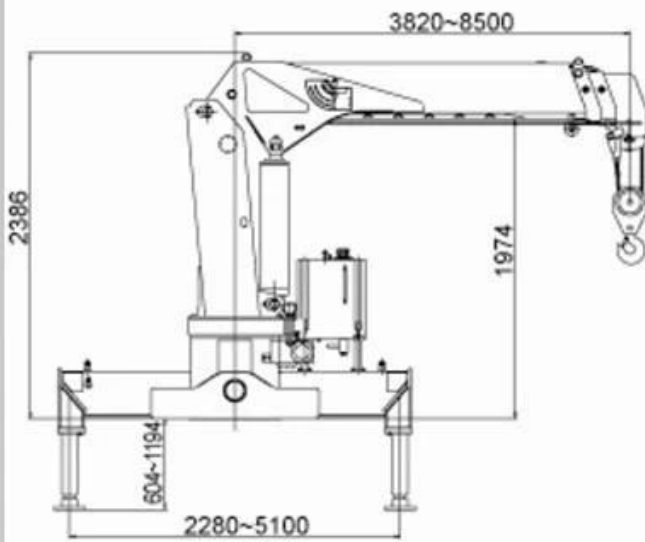

Crane model	Max Lifting quality	Max Lifting Moment	Recommended Power	H-System Max Flow Rate	H-System Rated Pressure	Oil Tank Volume	Rotation Angle	Crane Dead Weight	Install Space
SQ6.3SK2Q	6300KG	15.7 T.M	20 KW	40 L/MIN	20MPA	90 L	Full Gyration	2117 KG	900 MM

SQ6.3SK2Q