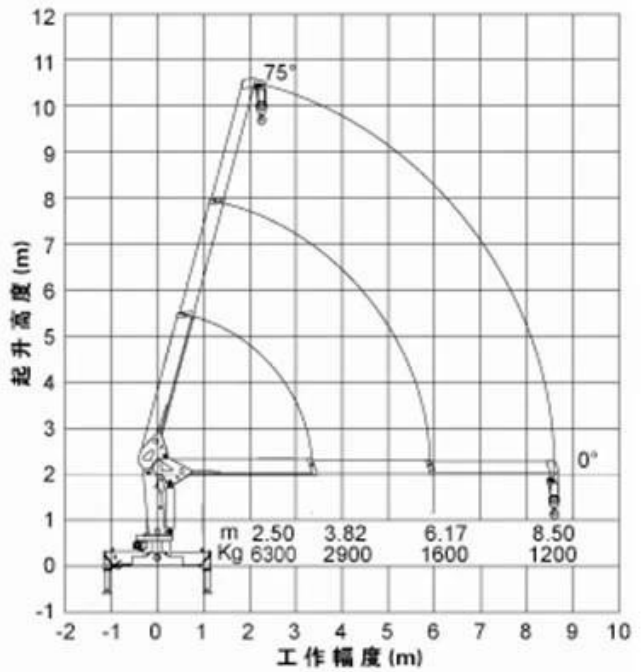

Crane model	Max Lifting quality	Max Lifting Moment	Recommended Power	H-System Max Flow Rate	H-System Rated Pressure	Oil Tank Volume	Rotation Angle	Crane Dead Weight	Install Space
SQ6.3SK2Q	6300KG	15.7 T.M	20 KW	40 L/MIN	20MPA	90 L	Full Gyration	2117 KG	900 MM

SQ6.3SK2Q