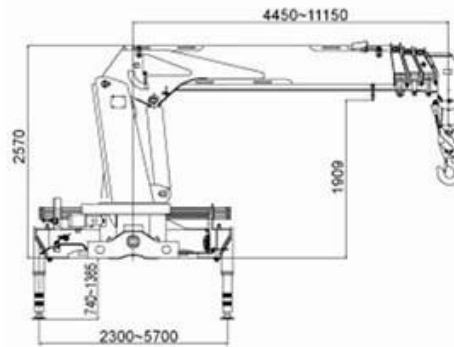

SQ6.3SK2Q

SQ5SK2Q

**STRAIGHT ARM WITH CRANE
SAMPLE**

SQ8SK3Q

SQ16SK4Q

As per a different requires from our customers, we will recommend a suitable type as referring in the selected truck, about the crane weight, we have many chooses, such as Straight arm: SQ2SK1Q/ SQ2SK2Q/SQ3.2SK1Q/SQ3.2SK2Q/SQ4SK3Q/SQ5SK2Q/SQ5SK3Q/SQ6.3SK3Q /SQ8SK3Q/SQ10SK3Q/SQ12SK3Q/SQ14SK4Q/SQ16SK5Q/SQ25SK2Q and so on.