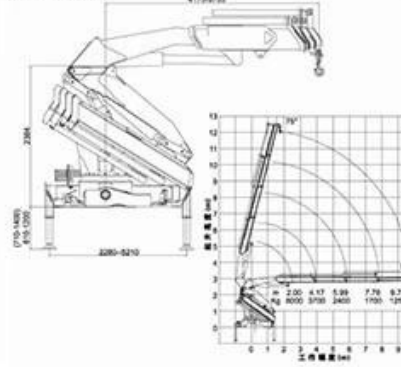

SQ5ZK2Q

SQ8ZK3Q

SQ6.3ZK2Q

**FOLDING ARM WITH CRANE
SAMPLE**

SQ10ZK3Q

SQ12ZK3Q

SQ25ZK6Q

As per a different requires from our customers, we will recommend a suitable type as refering in the selected truck, about the crane weight, we have many chooses, such as Folding arm: **SQ5ZK2Q/ SQ5ZK3Q/ SQ6.3ZK2Q/ SQ6.3ZK3Q/ SQ8ZK3Q/ SQ10ZK3Q/ SQ12ZK3Q/ SQ14ZK3Q/ SQ16ZK4Q/ SQ25ZK6Q** and so on.