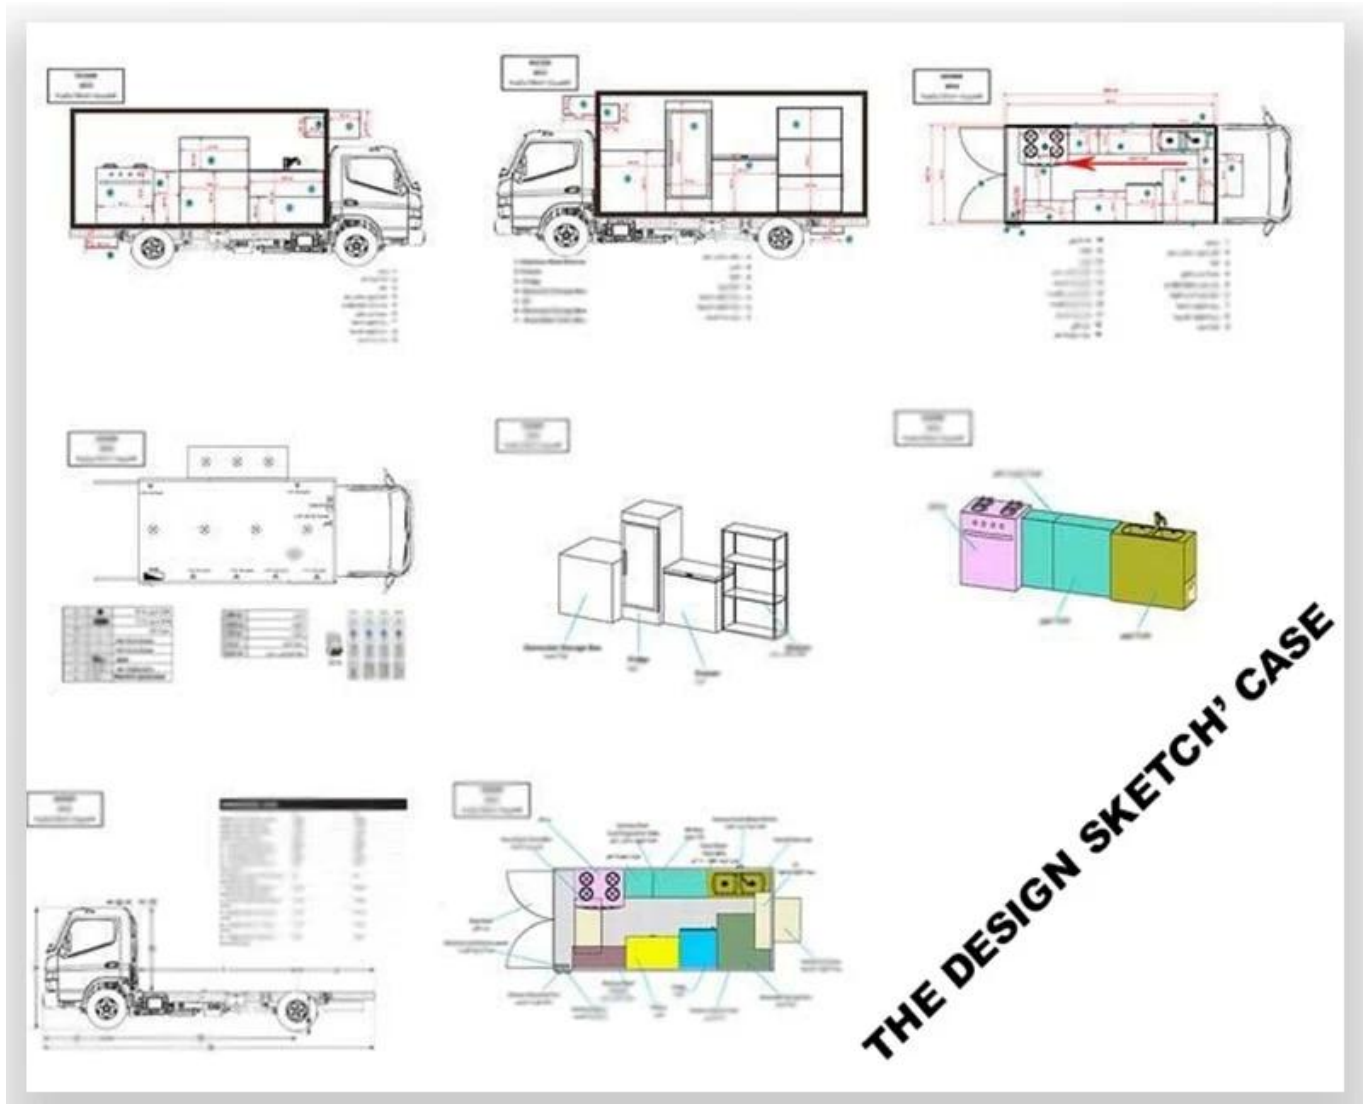

OTHER'S TYPE

More	More	More
Hubei ChenYuan Special Auto Co., LTD Foton Brand mobile food truck Overall dimensions(mm): 4730*1780*2630 Cabinet size(mm):2900*1720*1810	Hubei ChenYuan Special Auto Co., LTD CHERRY Brand mobile food truck Overall dimensions(mm): 4730*1780*2630 Cabinet size(mm):2900*1720*1810	Hubei ChenYuan Special Auto Co., LTD CHANGAN Brand mobile food truck Overall dimensions(mm): 4730*1780*2630 Cabinet size(mm):2900*1720*1810