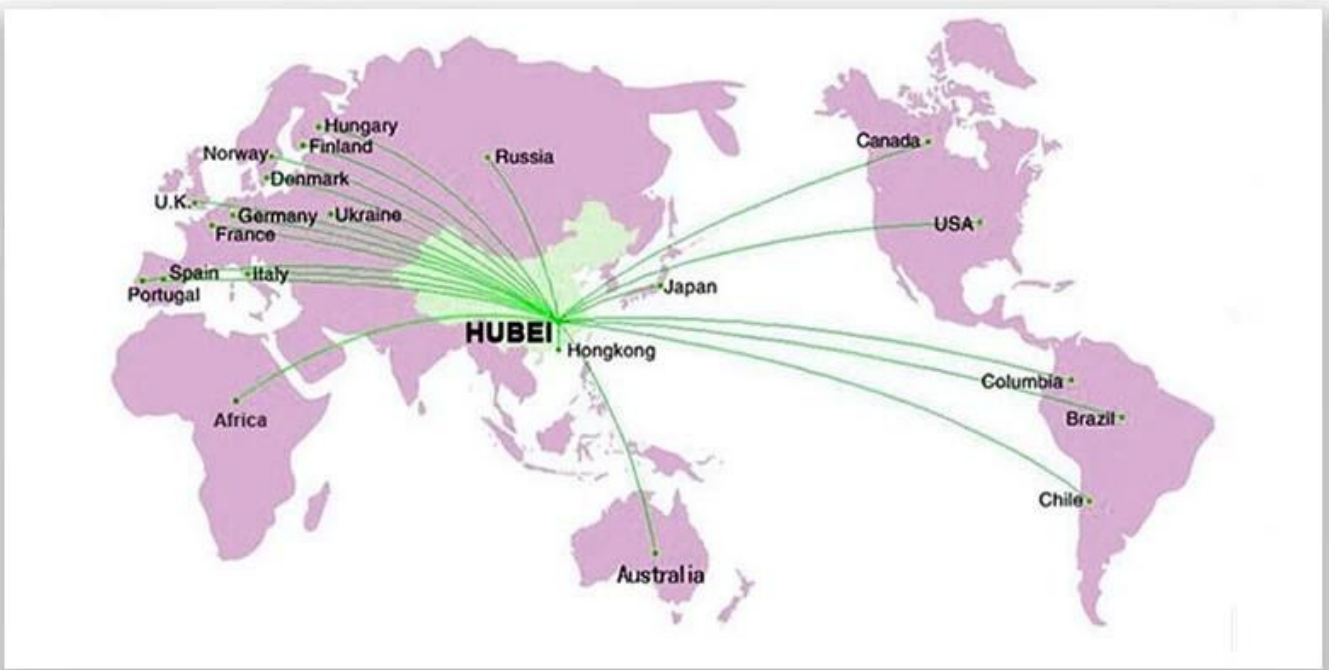

PACKAGING & SHIPPING

OUR MARKET

CLIENTS INVISTING

CONTACT US

Steven.wang

Tel:+86 722 3229822

Mobile:++86 18808666258

Email: steven@chinacyalestruck.com