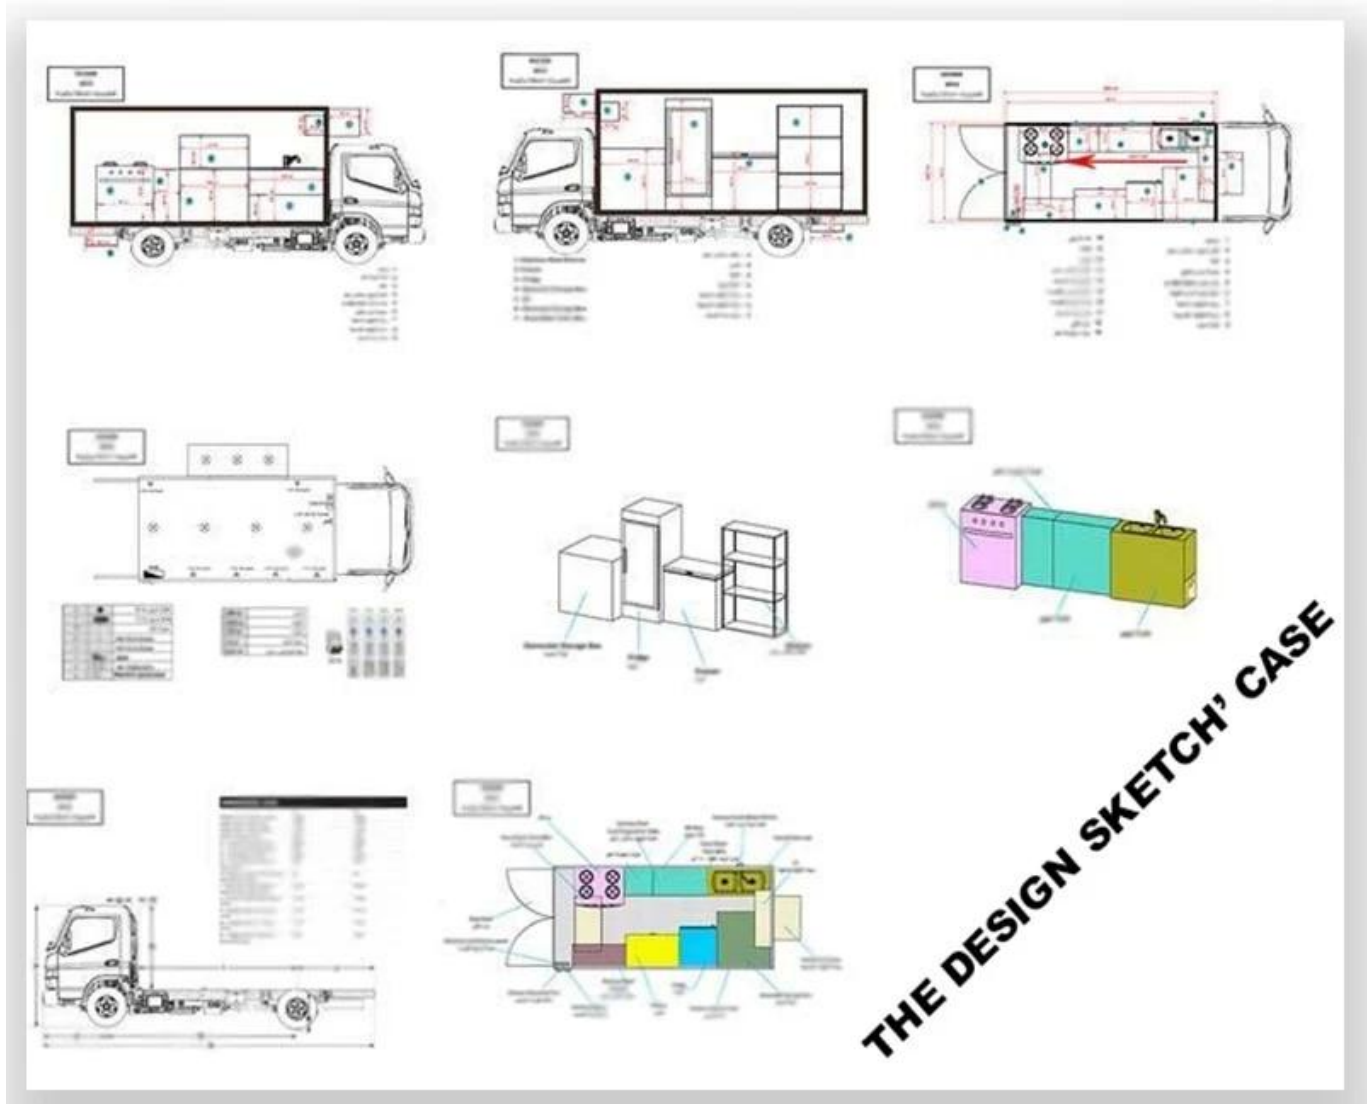

:0000

00000 000000 000000 000000 000000 0 000000 00000 000000 0 000000000 000000000 0000 .
000000 0000000 0000 000000 00000 0000000 0000
000000000 0000000 0000000 0000 0000000 00000 .
00000000 00000000 0000000 0000000 00000 .
00000000 0000000000 0000000 0000 000000 00000 00000 00000 .
0000 0000000 00 0000000000 00000 00000 00000 0000000 0000000 .
000000000 0000000000 00000000 0000 0000000 .
2.28 000000 0000 00000 00000 000000 00000

OTHER'S TYPE