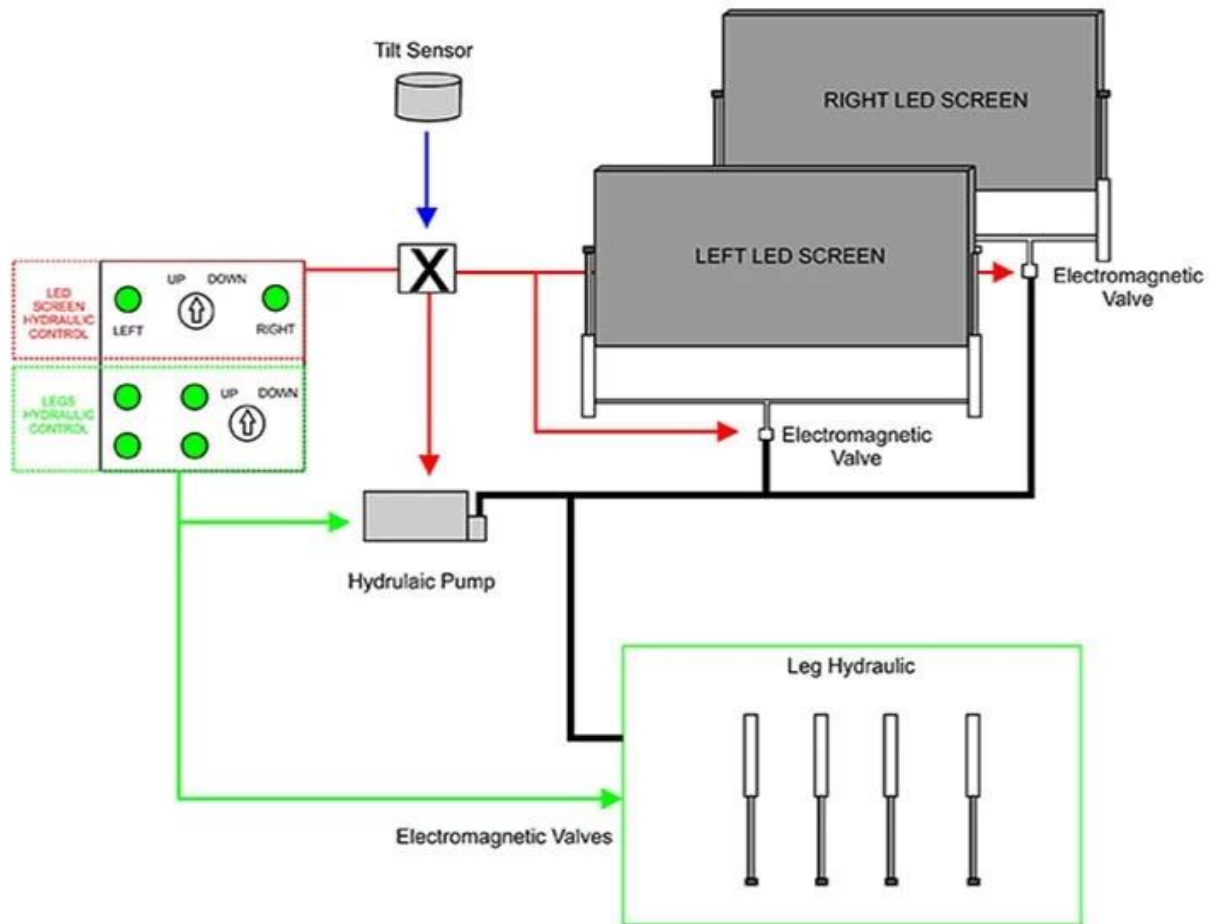

steven@chinacysalestruck.com

Main Specification

**MOBILE LED TRUCK**

Scanning mode:1/8 Scanning  
 Point spacing (mm) :6  
 Module pixel (point):32\*32  
 Module Size (mm) :192\*192  
 Pixel density (point /m2):27777  
 Structural characteristics:Lamp drive in one  
 brightness(CD/M2):≥5800  
 Module weight(Kg):0.335  
 Maximum current(A):6.94  
 Whole screen power(W/m2): 942  
 Optimal sight distance (m):≥6

Type of lamp tube:SMD3535  
 Attenuation rate:≤15%  
 Average time free time: ≥10 thousand hours  
 Blind rate: <0.0001, The factory is 0  
 Viewing angle(°):  
 Level: 140°  
 Vertical: 130°  
 DriveIC: Constant current drive chip  
 Refresh rate(HZ): ≥ 960  
 Protection grade: IP65(Front)  
 Gray level (Bit) :13

# Tilt Sensor Installation Diagram

WORKSHOP DISPLAY

OUR CERTIFICATION